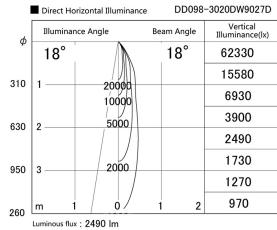

Item no. DD098-3020DW9027D

Series Name: Φ 150 Spark (Deep Cone)

White Reflector

Installation	Recessed mount
Type	
Fixture wattage	30.3W
Beam angle	18 deg
Color Temp.	2700K
CRI	Ra>90
Luminous	2492 lm
Body	Die-cast aluminum alloy
Body finish	N/A
Trim finish	White
Reflector finish	White
IP Rate	IP20
Light source	COB module
Input Voltage	AC220~240V
Dimming Type	Non-Dimmable
Certificate	CE, CCC
Cut Hole	150mm

Height (Weight)	Spot / Medium / Medium flood	Wide flood
65.3W	177 (1.4kg)	
48.5W	177 (1.5kg)	
44.3W	157 (1.2kg)	
33.8W	168 (1.1kg)	157 (1.1kg)
30.3W	168 (1.1kg)	157 (1.1kg)
23.0W	138 (0.9kg)	127 (0.9kg)