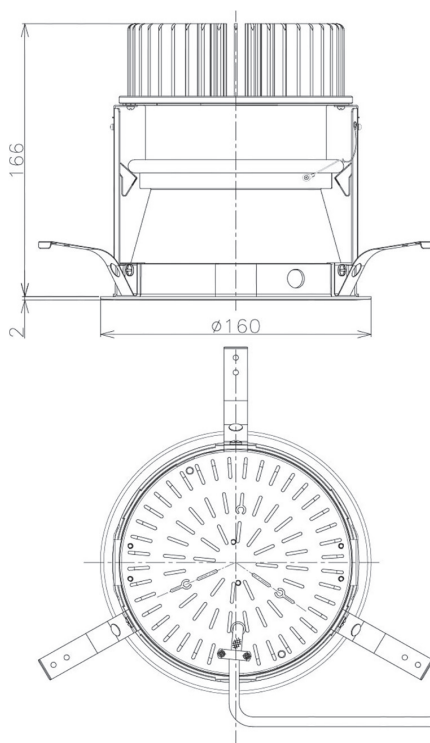

Item no. DD098-3020DW9027D

Series Name:  $\Phi$ 150 Spark (Deep Cone)

White Reflector

Installation	Recessed mount
Type	$\Phi$ 150 Spark (Deep Cone)
Fixture wattage	30.3W
Beam angle	18 deg
Color Temp.	2700K
CRI	Ra>90
Luminous	2492 lm
Body	Die-cast aluminum alloy
Body finish	N/A
Trim finish	White
Reflector finish	White
IP Rate	IP20
Light source	COB module
Input Voltage	AC220~240V
Dimming Type	Non-Dimmable
Certificate	CE, CCC
Cut Hole	150mm

Height (Weight)	Spot / Medium / Medium flood	Wide flood
65.3W	177 (1.4kg)	
48.5W	177 (1.5kg)	
44.3W	157 (1.2kg)	
33.8W	168 (1.1kg)	157 (1.1kg)
30.3W	168 (1.1kg)	157 (1.1kg)
23.0W	138 (0.9kg)	127 (0.9kg)