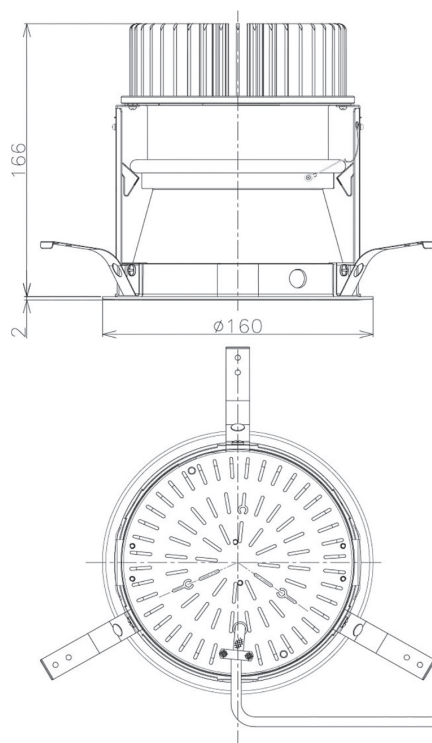

Item no. DD098-3020DW9027D

Series Name: Φ 150 Spark (Deep Cone)

White Reflector

Installation	Recessed mount
Type	
Fixture wattage	30.3W
Beam angle	18 deg
Color Temp.	2700K
CRI	Ra>90
Luminous	2492 lm
Body	Die-cast aluminum alloy
Body finish	N/A
Trim finish	White
Reflector finish	White
IP Rate	IP20
Light source	COB module
Input Voltage	AC220~240V
Dimming Type	Non-Dimmable
Certificate	CE, CCC
Cut Hole	150mm

Height (Weight)	Spot / Medium / Medium flood	Wide flood
65.3W	177 (1.4kg)	
48.5W	177 (1.5kg)	
44.3W	157 (1.2kg)	
33.8W	168 (1.1kg)	157 (1.1kg)
30.3W	168 (1.1kg)	157 (1.1kg)
23.0W	138 (0.9kg)	127 (0.9kg)