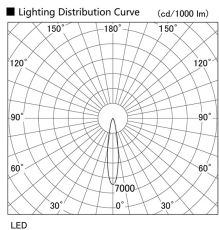

Item no. DD098-3020DW9027D

Series Name:  $\Phi$ 150 Spark (Deep Cone)

White Reflector

Installation	Recessed mount
Type	$\Phi$ 150 Spark (Deep Cone)
Fixture wattage	30.3W
Beam angle	18 deg
Color Temp.	2700K
CRI	Ra>90
Luminous	2492 lm
Body	Die-cast aluminum alloy
Body finish	N/A
Trim finish	White
Reflector finish	White
IP Rate	IP20
Light source	COB module
Input Voltage	AC220~240V
Dimming Type	Non-Dimmable
Certificate	CE, CCC
Cut Hole	150mm

Height (Weight)	Spot / Medium / Medium flood	Wide flood
65.3W	177 (1.4kg)	
48.5W	177 (1.5kg)	
44.3W	157 (1.2kg)	
33.8W	168 (1.1kg)	157 (1.1kg)
30.3W	168 (1.1kg)	157 (1.1kg)
23.0W	138 (0.9kg)	127 (0.9kg)