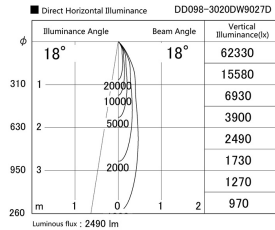

Item no. DD098-3020DW9027D

Series Name:  $\Phi$ 150 Spark (Deep Cone)

White Reflector

Installation	Recessed mount
Type	$\Phi$ 150 Spark (Deep Cone)
Fixture wattage	30.3W
Beam angle	18 deg
Color Temp.	2700K
CRI	Ra>90
Luminous	2492 lm
Body	Die-cast aluminum alloy
Body finish	N/A
Trim finish	White
Reflector finish	White
IP Rate	IP20
Light source	COB module
Input Voltage	AC220~240V
Dimming Type	Non-Dimmable
Certificate	CE, CCC
Cut Hole	150mm

Height (Weight)	Spot / Medium / Medium flood	Wide flood
65.3W	177 (1.4kg)	
48.5W	177 (1.5kg)	
44.3W	157 (1.2kg)	
33.8W	168 (1.1kg)	157 (1.1kg)
30.3W	168 (1.1kg)	157 (1.1kg)
23.0W	138 (0.9kg)	127 (0.9kg)