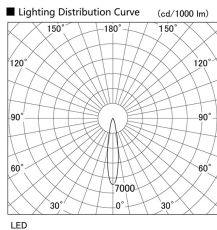

Item no. DD098-3020DW9027D

Series Name: Φ 150 Spark (Deep Cone)

White Reflector

Installation	Recessed mount
Type	
Fixture wattage	30.3W
Beam angle	18 deg
Color Temp.	2700K
CRI	Ra>90
Luminous	2492 lm
Body	Die-cast aluminum alloy
Body finish	N/A
Trim finish	White
Reflector finish	White
IP Rate	IP20
Light source	COB module
Input Voltage	AC220~240V
Dimming Type	Non-Dimmable
Certificate	CE, CCC
Cut Hole	150mm

Height (Weight)	Spot / Medium / Medium flood	Wide flood
65.3W	177 (1.4kg)	
48.5W	177 (1.5kg)	
44.3W	157 (1.2kg)	
33.8W	168 (1.1kg)	157 (1.1kg)
30.3W	168 (1.1kg)	157 (1.1kg)
23.0W	138 (0.9kg)	127 (0.9kg)