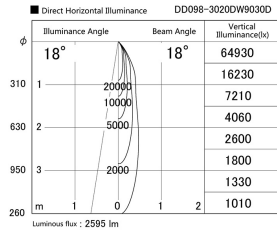

Item no. DD098-3020DW9030D

Series Name: Φ 150 Spark (Deep Cone)

White Reflector

| | |
|------------------|-------------------------|
| Installation | Recessed mount |
| Type | |
| Fixture wattage | 30.3W |
| Beam angle | 18 deg |
| Color Temp. | 3000K |
| CRI | Ra>90 |
| Luminous | 2596 lm |
| Body | Die-cast aluminum alloy |
| Body finish | N/A |
| Trim finish | White |
| Reflector finish | White |
| IP Rate | IP20 |
| Light source | COB module |
| Input Voltage | AC220~240V |
| Dimming Type | Non-Dimmable |
| Certificate | CE, CCC |
| Cut Hole | 150mm |

| Height (Weight) | Spot / Medium / Medium flood | Wide flood |
|-----------------|------------------------------|-------------|
| 65.3W | 177 (1.4kg) | |
| 48.5W | 177 (1.5kg) | |
| 44.3W | 157 (1.2kg) | |
| 33.8W | 168 (1.1kg) | 157 (1.1kg) |
| 30.3W | 168 (1.1kg) | 157 (1.1kg) |
| 23.0W | 138 (0.9kg) | 127 (0.9kg) |