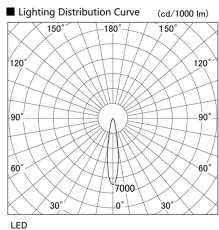

Item no. DD098-3020DW9030D

Series Name: Φ 150 Spark (Deep Cone)

White Reflector

| | |
|------------------|-------------------------|
| Installation | Recessed mount |
| Type | |
| Fixture wattage | 30.3W |
| Beam angle | 18 deg |
| Color Temp. | 3000K |
| CRI | Ra>90 |
| Luminous | 2596 lm |
| Body | Die-cast aluminum alloy |
| Body finish | N/A |
| Trim finish | White |
| Reflector finish | White |
| IP Rate | IP20 |
| Light source | COB module |
| Input Voltage | AC220~240V |
| Dimming Type | Non-Dimmable |
| Certificate | CE, CCC |
| Cut Hole | 150mm |

| Height (Weight) | Spot / Medium / Medium flood | Wide flood |
|-----------------|------------------------------|-------------|
| 65.3W | 177 (1.4kg) | |
| 48.5W | 177 (1.5kg) | |
| 44.3W | 157 (1.2kg) | |
| 33.8W | 168 (1.1kg) | 157 (1.1kg) |
| 30.3W | 168 (1.1kg) | 157 (1.1kg) |
| 23.0W | 138 (0.9kg) | 127 (0.9kg) |