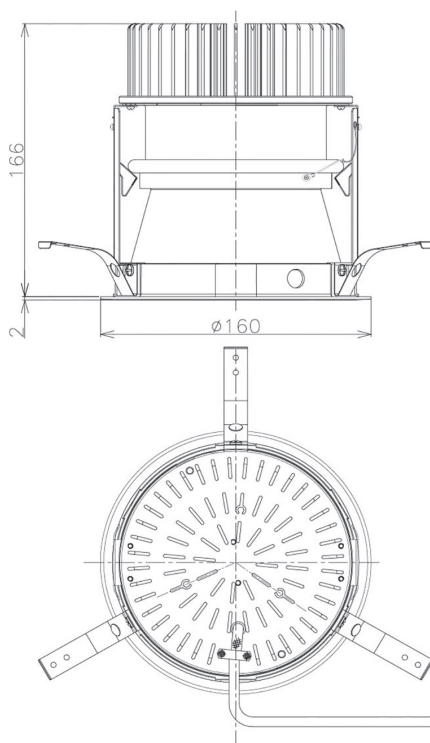

Item no. DD098-3020DW9030D

Series Name: Φ 150 Spark (Deep Cone)

White Reflector

| | |
|------------------|-------------------------|
| Installation | Recessed mount |
| Type | |
| Fixture wattage | 30.3W |
| Beam angle | 18 deg |
| Color Temp. | 3000K |
| CRI | Ra>90 |
| Luminous | 2596 lm |
| Body | Die-cast aluminum alloy |
| Body finish | N/A |
| Trim finish | White |
| Reflector finish | White |
| IP Rate | IP20 |
| Light source | COB module |
| Input Voltage | AC220~240V |
| Dimming Type | Non-Dimmable |
| Certificate | CE, CCC |
| Cut Hole | 150mm |

| Height (Weight) | Spot / Medium / Medium flood | Wide flood |
|-----------------|------------------------------|-------------|
| 65.3W | 177 (1.4kg) | |
| 48.5W | 177 (1.5kg) | |
| 44.3W | 157 (1.2kg) | |
| 33.8W | 168 (1.1kg) | 157 (1.1kg) |
| 30.3W | 168 (1.1kg) | 157 (1.1kg) |
| 23.0W | 138 (0.9kg) | 127 (0.9kg) |