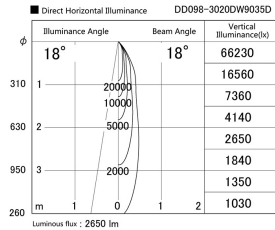

Item no. DD098-3020DW9035D

Series Name: Φ 150 Spark (Deep Cone)

White Reflector

Installation	Recessed mount
Type	
Fixture wattage	30.3W
Beam angle	18 deg
Color Temp.	3500K
CRI	Ra>90
Luminous	2648 lm
Body	Die-cast aluminum alloy
Body finish	N/A
Trim finish	White
Reflector finish	White
IP Rate	IP20
Light source	COB module
Input Voltage	AC220~240V
Dimming Type	Non-Dimmable
Certificate	CE, CCC
Cut Hole	150mm

Height (Weight)	Spot / Medium / Medium flood	Wide flood
65.3W	177 (1.4kg)	
48.5W	177 (1.5kg)	
44.3W	157 (1.2kg)	
33.8W	168 (1.1kg)	157 (1.1kg)
30.3W	168 (1.1kg)	157 (1.1kg)
23.0W	138 (0.9kg)	127 (0.9kg)