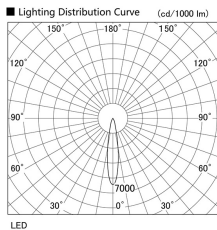

Item no. DD098-3020DW9035D

Series Name: Φ 150 Spark (Deep Cone)

White Reflector

Installation	Recessed mount
Type	
Fixture wattage	30.3W
Beam angle	18 deg
Color Temp.	3500K
CRI	Ra>90
Luminous	2648 lm
Body	Die-cast aluminum alloy
Body finish	N/A
Trim finish	White
Reflector finish	White
IP Rate	IP20
Light source	COB module
Input Voltage	AC220~240V
Dimming Type	Non-Dimmable
Certificate	CE, CCC
Cut Hole	150mm

Height (Weight)	Spot / Medium / Medium flood	Wide flood
65.3W	177 (1.4kg)	
48.5W	177 (1.5kg)	
44.3W	157 (1.2kg)	
33.8W	168 (1.1kg)	157 (1.1kg)
30.3W	168 (1.1kg)	157 (1.1kg)
23.0W	138 (0.9kg)	127 (0.9kg)