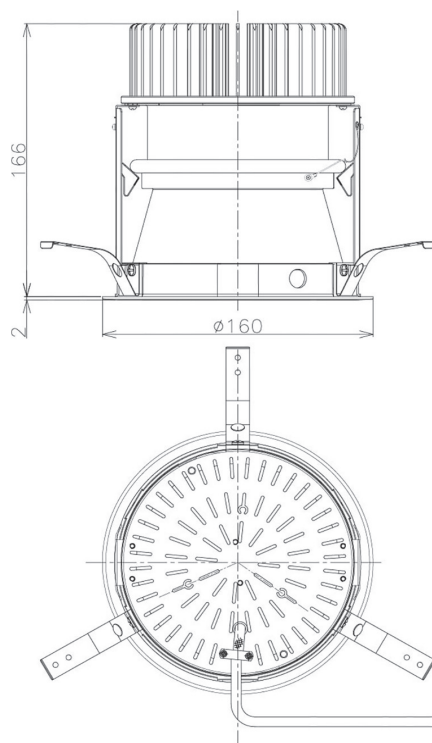

Item no. DD098-3020DW9035D

Series Name: Φ 150 Spark (Deep Cone)

White Reflector

Installation	Recessed mount
Type	
Fixture wattage	30.3W
Beam angle	18 deg
Color Temp.	3500K
CRI	Ra>90
Luminous	2648 lm
Body	Die-cast aluminum alloy
Body finish	N/A
Trim finish	White
Reflector finish	White
IP Rate	IP20
Light source	COB module
Input Voltage	AC220~240V
Dimming Type	Non-Dimmable
Certificate	CE, CCC
Cut Hole	150mm

Height (Weight)	Spot / Medium / Medium flood	Wide flood
65.3W	177 (1.4kg)	
48.5W	177 (1.5kg)	
44.3W	157 (1.2kg)	
33.8W	168 (1.1kg)	157 (1.1kg)
30.3W	168 (1.1kg)	157 (1.1kg)
23.0W	138 (0.9kg)	127 (0.9kg)