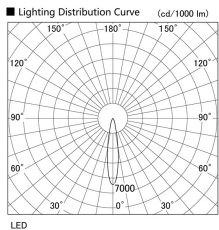

Item no. DD098-3020DW9040D

Series Name:  $\Phi$ 150 Spark (Deep Cone)

White Reflector

Installation	Recessed mount
Type	$\Phi$ 150 Spark (Deep Cone)
Fixture wattage	30.3W
Beam angle	18 deg
Color Temp.	4000K
CRI	Ra>90
Luminous	2674 lm
Body	Die-cast aluminum alloy
Body finish	N/A
Trim finish	White
Reflector finish	White
IP Rate	IP20
Light source	COB module
Input Voltage	AC220~240V
Dimming Type	Non-Dimmable
Certificate	CE, CCC
Cut Hole	150mm

Height (Weight)	Spot / Medium / Medium flood	Wide flood
65.3W	177 (1.4kg)	
48.5W	177 (1.5kg)	
44.3W	157 (1.2kg)	
33.8W	168 (1.1kg)	157 (1.1kg)
30.3W	168 (1.1kg)	157 (1.1kg)
23.0W	138 (0.9kg)	127 (0.9kg)