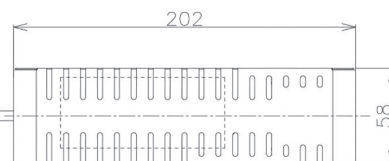

Item no. DD098-3020DW9040D

Series Name:  $\Phi$ 150 Spark (Deep Cone)

White Reflector

Installation	Recessed mount
Type	$\Phi$ 150 Spark (Deep Cone)
Fixture wattage	30.3W
Beam angle	18 deg
Color Temp.	4000K
CRI	Ra>90
Luminous	2674 lm
Body	Die-cast aluminum alloy
Body finish	N/A
Trim finish	White
Reflector finish	White
IP Rate	IP20
Light source	COB module
Input Voltage	AC220~240V
Dimming Type	Non-Dimmable
Certificate	CE, CCC
Cut Hole	150mm

Height (Weight)	Spot / Medium / Medium flood	Wide flood
65.3W	177 (1.4kg)	
48.5W	177 (1.5kg)	
44.3W	157 (1.2kg)	
33.8W	168 (1.1kg)	157 (1.1kg)
30.3W	168 (1.1kg)	157 (1.1kg)
23.0W	138 (0.9kg)	127 (0.9kg)