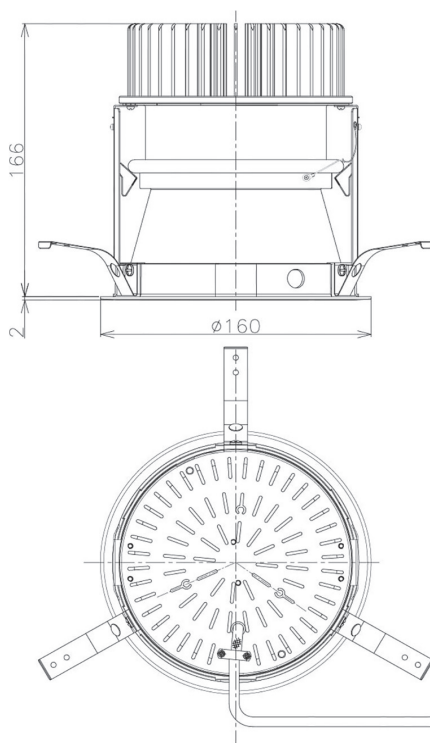

Item no. DD098-3020DW9040D

Series Name:  $\Phi$ 150 Spark (Deep Cone)

White Reflector

Installation	Recessed mount
Type	$\Phi$ 150 Spark (Deep Cone)
Fixture wattage	30.3W
Beam angle	18 deg
Color Temp.	4000K
CRI	Ra>90
Luminous	2674 lm
Body	Die-cast aluminum alloy
Body finish	N/A
Trim finish	White
Reflector finish	White
IP Rate	IP20
Light source	COB module
Input Voltage	AC220~240V
Dimming Type	Non-Dimmable
Certificate	CE, CCC
Cut Hole	150mm

Height (Weight)	Spot / Medium / Medium flood	Wide flood
65.3W	177 (1.4kg)	
48.5W	177 (1.5kg)	
44.3W	157 (1.2kg)	
33.8W	168 (1.1kg)	157 (1.1kg)
30.3W	168 (1.1kg)	157 (1.1kg)
23.0W	138 (0.9kg)	127 (0.9kg)