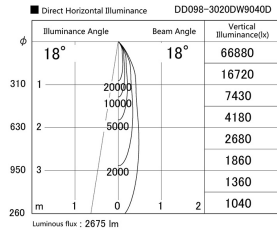

Item no. DD098-3020DW9040D

Series Name:  $\Phi$ 150 Spark (Deep Cone)

White Reflector

Installation	Recessed mount
Type	$\Phi$ 150 Spark (Deep Cone)
Fixture wattage	30.3W
Beam angle	18 deg
Color Temp.	4000K
CRI	Ra>90
Luminous	2674 lm
Body	Die-cast aluminum alloy
Body finish	N/A
Trim finish	White
Reflector finish	White
IP Rate	IP20
Light source	COB module
Input Voltage	AC220~240V
Dimming Type	Non-Dimmable
Certificate	CE, CCC
Cut Hole	150mm

Height (Weight)	Spot / Medium / Medium flood	Wide flood
65.3W	177 (1.4kg)	
48.5W	177 (1.5kg)	
44.3W	157 (1.2kg)	
33.8W	168 (1.1kg)	157 (1.1kg)
30.3W	168 (1.1kg)	157 (1.1kg)
23.0W	138 (0.9kg)	127 (0.9kg)