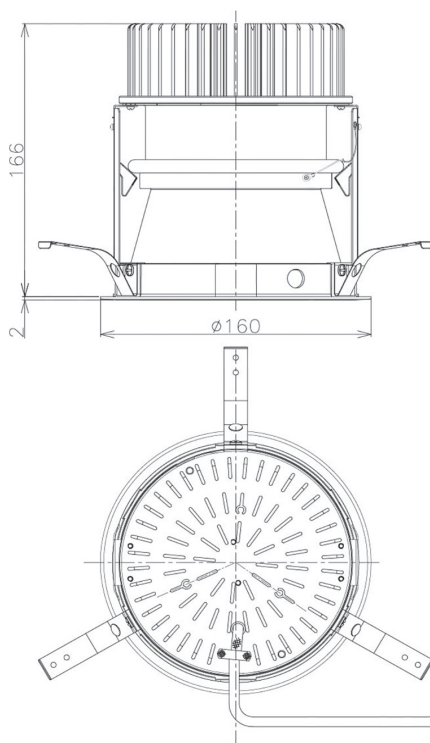

Item no. DD098-3020MB8530D

Series Name: Φ 150 Spark (Deep Cone)

Installation	Recessed mount
Type	Φ 150 Spark (Deep Cone)
Fixture wattage	30.3W
Beam angle	18 deg
Color Temp.	3000K
CRI	Ra>85
Luminous	2991 lm
Body	Die-cast aluminum alloy
Body finish	N/A
Trim finish	Black
Reflector finish	Mirror
IP Rate	IP20
Light source	COB module
Input Voltage	AC220~240V
Dimming Type	Non-Dimmable
Certificate	CE, CCC
Cut Hole	150mm

Height (Weight)	Spot / Medium / Medium flood	Wide flood
65.3W	177 (1.4kg)	
48.5W	177 (1.5kg)	
44.3W	157 (1.2kg)	
33.8W	168 (1.1kg)	157 (1.1kg)
30.3W	168 (1.1kg)	157 (1.1kg)
23.0W	138 (0.9kg)	127 (0.9kg)