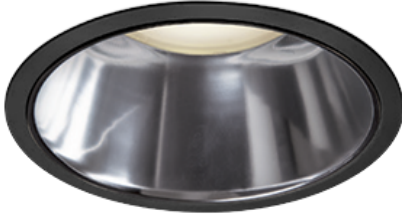

Item no. DD098-3020MB8530D

Series Name: Φ 150 Spark (Deep Cone)

Installation	Recessed mount
Type	Φ 150 Spark (Deep Cone)
Fixture wattage	30.3W
Beam angle	18 deg
Color Temp.	3000K
CRI	Ra>85
Luminous	2991 lm
Body	Die-cast aluminum alloy
Body finish	N/A
Trim finish	Black
Reflector finish	Mirror
IP Rate	IP20
Light source	COB module
Input Voltage	AC220~240V
Dimming Type	Non-Dimmable
Certificate	CE, CCC
Cut Hole	150mm

Height (Weight)	Spot / Medium / Medium flood	Wide flood
65.3W	177 (1.4kg)	
48.5W	177 (1.5kg)	
44.3W	157 (1.2kg)	
33.8W	168 (1.1kg)	157 (1.1kg)
30.3W	168 (1.1kg)	157 (1.1kg)
23.0W	138 (0.9kg)	127 (0.9kg)