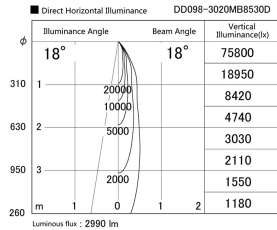

Item no. DD098-3020MB8530D

Series Name: Φ 150 Spark (Deep Cone)

Installation	Recessed mount
Type	Φ 150 Spark (Deep Cone)
Fixture wattage	30.3W
Beam angle	18 deg
Color Temp.	3000K
CRI	Ra>85
Luminous	2991 lm
Body	Die-cast aluminum alloy
Body finish	N/A
Trim finish	Black
Reflector finish	Mirror
IP Rate	IP20
Light source	COB module
Input Voltage	AC220~240V
Dimming Type	Non-Dimmable
Certificate	CE, CCC
Cut Hole	150mm

Height (Weight)	Spot / Medium / Medium flood	Wide flood
65.3W	177 (1.4kg)	
48.5W	177 (1.5kg)	
44.3W	157 (1.2kg)	
33.8W	168 (1.1kg)	157 (1.1kg)
30.3W	168 (1.1kg)	157 (1.1kg)
23.0W	138 (0.9kg)	127 (0.9kg)