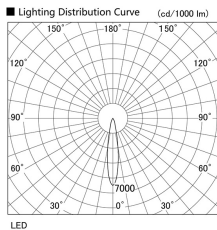

Item no. DD098-3020MB8530D

Series Name: Φ 150 Spark (Deep Cone)

Installation	Recessed mount
Type	Φ 150 Spark (Deep Cone)
Fixture wattage	30.3W
Beam angle	18 deg
Color Temp.	3000K
CRI	Ra>85
Luminous	2991 lm
Body	Die-cast aluminum alloy
Body finish	N/A
Trim finish	Black
Reflector finish	Mirror
IP Rate	IP20
Light source	COB module
Input Voltage	AC220~240V
Dimming Type	Non-Dimmable
Certificate	CE, CCC
Cut Hole	150mm

Height (Weight)	Spot / Medium / Medium flood	Wide flood
65.3W	177 (1.4kg)	
48.5W	177 (1.5kg)	
44.3W	157 (1.2kg)	
33.8W	168 (1.1kg)	157 (1.1kg)
30.3W	168 (1.1kg)	157 (1.1kg)
23.0W	138 (0.9kg)	127 (0.9kg)