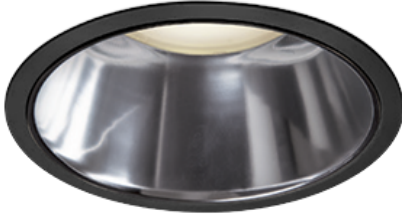

Item no. DD098-3020MB8535D

Series Name:  $\Phi$ 150 Spark (Deep Cone)

Installation	Recessed mount
Type	$\Phi$ 150 Spark (Deep Cone)
Fixture wattage	30.3W
Beam angle	18 deg
Color Temp.	3500K
CRI	Ra>85
Luminous	3051 lm
Body	Die-cast aluminum alloy
Body finish	N/A
Trim finish	Black
Reflector finish	Mirror
IP Rate	IP20
Light source	COB module
Input Voltage	AC220~240V
Dimming Type	Non-Dimmable
Certificate	CE, CCC
Cut Hole	150mm

Height (Weight)	Spot / Medium / Medium flood	Wide flood
65.3W	177 (1.4kg)	
48.5W	177 (1.5kg)	
44.3W	157 (1.2kg)	
33.8W	168 (1.1kg)	157 (1.1kg)
30.3W	168 (1.1kg)	157 (1.1kg)
23.0W	138 (0.9kg)	127 (0.9kg)