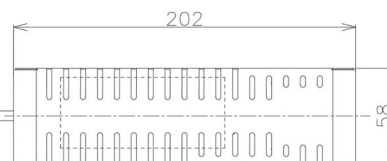

Item no. DD098-3020MB8535D

Series Name:  $\Phi$ 150 Spark (Deep Cone)

Installation	Recessed mount
Type	$\Phi$ 150 Spark (Deep Cone)
Fixture wattage	30.3W
Beam angle	18 deg
Color Temp.	3500K
CRI	Ra>85
Luminous	3051 lm
Body	Die-cast aluminum alloy
Body finish	N/A
Trim finish	Black
Reflector finish	Mirror
IP Rate	IP20
Light source	COB module
Input Voltage	AC220~240V
Dimming Type	Non-Dimmable
Certificate	CE, CCC
Cut Hole	150mm

Height (Weight)	Spot / Medium / Medium flood	Wide flood
65.3W	177 (1.4kg)	
48.5W	177 (1.5kg)	
44.3W	157 (1.2kg)	
33.8W	168 (1.1kg)	157 (1.1kg)
30.3W	168 (1.1kg)	157 (1.1kg)
23.0W	138 (0.9kg)	127 (0.9kg)