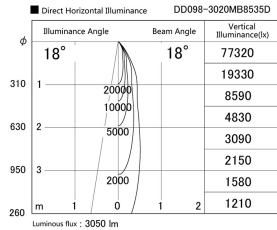

Item no. DD098-3020MB8535D

Series Name:  $\Phi$ 150 Spark (Deep Cone)

Installation	Recessed mount
Type	$\Phi$ 150 Spark (Deep Cone)
Fixture wattage	30.3W
Beam angle	18 deg
Color Temp.	3500K
CRI	Ra>85
Luminous	3051 lm
Body	Die-cast aluminum alloy
Body finish	N/A
Trim finish	Black
Reflector finish	Mirror
IP Rate	IP20
Light source	COB module
Input Voltage	AC220~240V
Dimming Type	Non-Dimmable
Certificate	CE, CCC
Cut Hole	150mm

Height (Weight)	Spot / Medium / Medium flood	Wide flood
65.3W	177 (1.4kg)	
48.5W	177 (1.5kg)	
44.3W	157 (1.2kg)	
33.8W	168 (1.1kg)	157 (1.1kg)
30.3W	168 (1.1kg)	157 (1.1kg)
23.0W	138 (0.9kg)	127 (0.9kg)