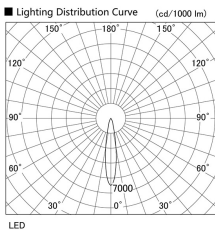

Item no. DD098-3020MB8535D

Series Name:  $\Phi$ 150 Spark (Deep Cone)

Installation	Recessed mount
Type	$\Phi$ 150 Spark (Deep Cone)
Fixture wattage	30.3W
Beam angle	18 deg
Color Temp.	3500K
CRI	Ra>85
Luminous	3051 lm
Body	Die-cast aluminum alloy
Body finish	N/A
Trim finish	Black
Reflector finish	Mirror
IP Rate	IP20
Light source	COB module
Input Voltage	AC220~240V
Dimming Type	Non-Dimmable
Certificate	CE, CCC
Cut Hole	150mm

Height (Weight)	Spot / Medium / Medium flood	Wide flood
65.3W	177 (1.4kg)	
48.5W	177 (1.5kg)	
44.3W	157 (1.2kg)	
33.8W	168 (1.1kg)	157 (1.1kg)
30.3W	168 (1.1kg)	157 (1.1kg)
23.0W	138 (0.9kg)	127 (0.9kg)