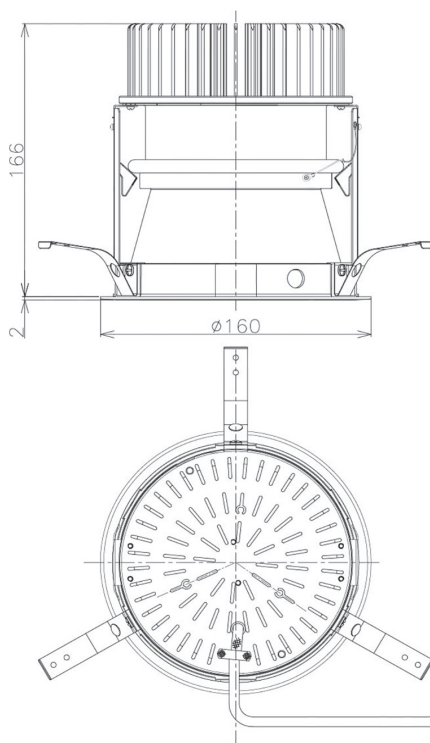

Item no. DD098-3020MB8535D

Series Name:  $\Phi$ 150 Spark (Deep Cone)

Installation	Recessed mount
Type	$\Phi$ 150 Spark (Deep Cone)
Fixture wattage	30.3W
Beam angle	18 deg
Color Temp.	3500K
CRI	Ra>85
Luminous	3051 lm
Body	Die-cast aluminum alloy
Body finish	N/A
Trim finish	Black
Reflector finish	Mirror
IP Rate	IP20
Light source	COB module
Input Voltage	AC220~240V
Dimming Type	Non-Dimmable
Certificate	CE, CCC
Cut Hole	150mm

Height (Weight)	Spot / Medium / Medium flood	Wide flood
65.3W	177 (1.4kg)	
48.5W	177 (1.5kg)	
44.3W	157 (1.2kg)	
33.8W	168 (1.1kg)	157 (1.1kg)
30.3W	168 (1.1kg)	157 (1.1kg)
23.0W	138 (0.9kg)	127 (0.9kg)