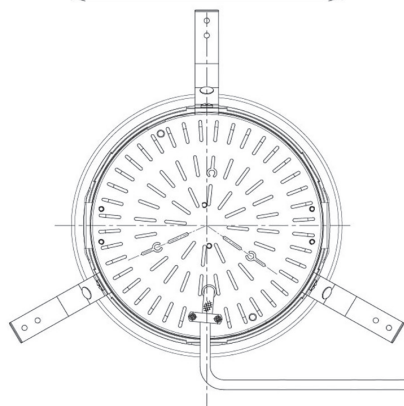

Item no. DD098-3020MW8035D

Series Name: Φ 150 Spark (Deep Cone)

Installation	Recessed mount
Type	
Fixture wattage	30.3W
Beam angle	18 deg
Color Temp.	3500K
CRI	Ra>90
Luminous	3246 lm
Body	Die-cast aluminum alloy
Body finish	N/A
Trim finish	White
Reflector finish	Mirror
IP Rate	IP20
Light source	COB module
Input Voltage	AC220~240V
Dimming Type	Non-Dimmable
Certificate	CE, CCC
Cut Hole	150mm

Height (Weight)	Spot / Medium / Medium flood	Wide flood
65.3W	177 (1.4kg)	
48.5W	177 (1.5kg)	
44.3W	157 (1.2kg)	
33.8W	168 (1.1kg)	157 (1.1kg)
30.3W	168 (1.1kg)	157 (1.1kg)
23.0W	138 (0.9kg)	127 (0.9kg)