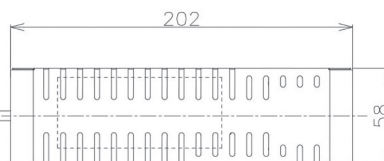

Item no. DD098-3020MW8035D

Series Name: Φ 150 Spark (Deep Cone)

Installation	Recessed mount
Type	
Fixture wattage	30.3W
Beam angle	18 deg
Color Temp.	3500K
CRI	Ra>90
Luminous	3246 lm
Body	Die-cast aluminum alloy
Body finish	N/A
Trim finish	White
Reflector finish	Mirror
IP Rate	IP20
Light source	COB module
Input Voltage	AC220~240V
Dimming Type	Non-Dimmable
Certificate	CE, CCC
Cut Hole	150mm

Height (Weight)	Spot / Medium / Medium flood	Wide flood
65.3W	177 (1.4kg)	
48.5W	177 (1.5kg)	
44.3W	157 (1.2kg)	
33.8W	168 (1.1kg)	157 (1.1kg)
30.3W	168 (1.1kg)	157 (1.1kg)
23.0W	138 (0.9kg)	127 (0.9kg)