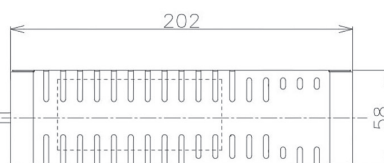

Item no. DD098-3020MW8035D

Series Name:  $\Phi$ 150 Spark (Deep Cone)

Installation	Recessed mount
Type	$\Phi$ 150 Spark (Deep Cone)
Fixture wattage	30.3W
Beam angle	18 deg
Color Temp.	3500K
CRI	Ra>90
Luminous	3246 lm
Body	Die-cast aluminum alloy
Body finish	N/A
Trim finish	White
Reflector finish	Mirror
IP Rate	IP20
Light source	COB module
Input Voltage	AC220~240V
Dimming Type	Non-Dimmable
Certificate	CE, CCC
Cut Hole	150mm

Height (Weight)	Spot / Medium / Medium flood	Wide flood
65.3W	177 (1.4kg)	
48.5W	177 (1.5kg)	
44.3W	157 (1.2kg)	
33.8W	168 (1.1kg)	157 (1.1kg)
30.3W	168 (1.1kg)	157 (1.1kg)
23.0W	138 (0.9kg)	127 (0.9kg)