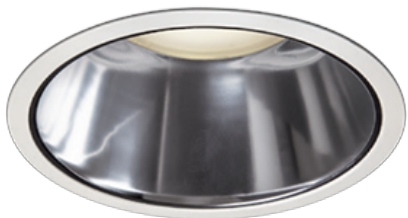

Item no. DD098-3020MW8035D

Series Name: Φ 150 Spark (Deep Cone)

Installation	Recessed mount
Type	
Fixture wattage	30.3W
Beam angle	18 deg
Color Temp.	3500K
CRI	Ra>90
Luminous	3246 lm
Body	Die-cast aluminum alloy
Body finish	N/A
Trim finish	White
Reflector finish	Mirror
IP Rate	IP20
Light source	COB module
Input Voltage	AC220~240V
Dimming Type	Non-Dimmable
Certificate	CE, CCC
Cut Hole	150mm

Height (Weight)	Spot / Medium / Medium flood	Wide flood
65.3W	177 (1.4kg)	
48.5W	177 (1.5kg)	
44.3W	157 (1.2kg)	
33.8W	168 (1.1kg)	157 (1.1kg)
30.3W	168 (1.1kg)	157 (1.1kg)
23.0W	138 (0.9kg)	127 (0.9kg)