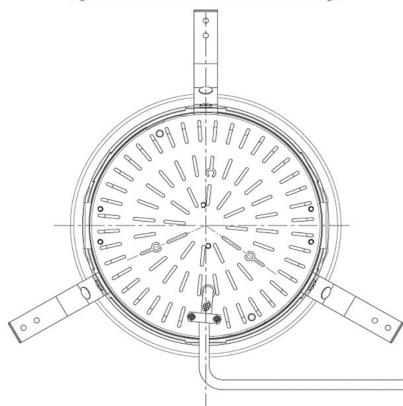

Item no. DD098-3020MW8035D

Series Name:  $\Phi$ 150 Spark (Deep Cone)

Installation	Recessed mount
Type	$\Phi$ 150 Spark (Deep Cone)
Fixture wattage	30.3W
Beam angle	18 deg
Color Temp.	3500K
CRI	Ra>90
Luminous	3246 lm
Body	Die-cast aluminum alloy
Body finish	N/A
Trim finish	White
Reflector finish	Mirror
IP Rate	IP20
Light source	COB module
Input Voltage	AC220~240V
Dimming Type	Non-Dimmable
Certificate	CE, CCC
Cut Hole	150mm

Height (Weight)	Spot / Medium / Medium flood	Wide flood
65.3W	177 (1.4kg)	
48.5W	177 (1.5kg)	
44.3W	157 (1.2kg)	
33.8W	168 (1.1kg)	157 (1.1kg)
30.3W	168 (1.1kg)	157 (1.1kg)
23.0W	138 (0.9kg)	127 (0.9kg)