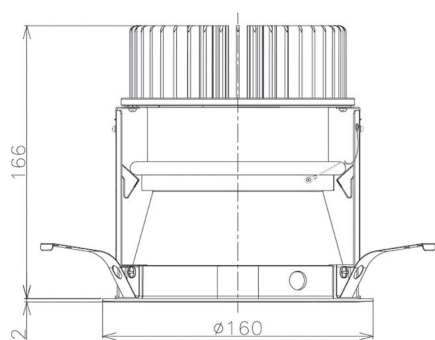

Item no. DD098-3020MW8035D

Series Name:  $\Phi$ 150 Spark (Deep Cone)

Installation	Recessed mount
Type	$\Phi$ 150 Spark (Deep Cone)
Fixture wattage	30.3W
Beam angle	18 deg
Color Temp.	3500K
CRI	Ra>90
Luminous	3246 lm
Body	Die-cast aluminum alloy
Body finish	N/A
Trim finish	White
Reflector finish	Mirror
IP Rate	IP20
Light source	COB module
Input Voltage	AC220~240V
Dimming Type	Non-Dimmable
Certificate	CE, CCC
Cut Hole	150mm

Height (Weight)	Spot / Medium / Medium flood	Wide flood
65.3W	177 (1.4kg)	
48.5W	177 (1.5kg)	
44.3W	157 (1.2kg)	
33.8W	168 (1.1kg)	157 (1.1kg)
30.3W	168 (1.1kg)	157 (1.1kg)
23.0W	138 (0.9kg)	127 (0.9kg)