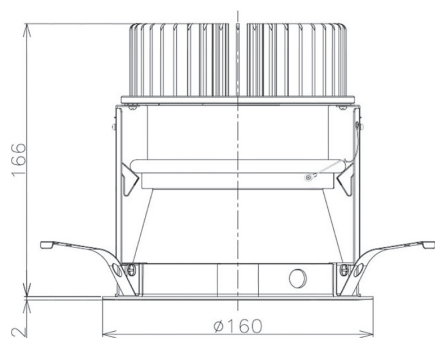

Item no. DD098-3020MW8035D

Series Name: Φ 150 Spark (Deep Cone)

Installation	Recessed mount
Type	
Fixture wattage	30.3W
Beam angle	18 deg
Color Temp.	3500K
CRI	Ra>90
Luminous	3246 lm
Body	Die-cast aluminum alloy
Body finish	N/A
Trim finish	White
Reflector finish	Mirror
IP Rate	IP20
Light source	COB module
Input Voltage	AC220~240V
Dimming Type	Non-Dimmable
Certificate	CE, CCC
Cut Hole	150mm

Height (Weight)	Spot / Medium / Medium flood	Wide flood
65.3W	177 (1.4kg)	
48.5W	177 (1.5kg)	
44.3W	157 (1.2kg)	
33.8W	168 (1.1kg)	157 (1.1kg)
30.3W	168 (1.1kg)	157 (1.1kg)
23.0W	138 (0.9kg)	127 (0.9kg)