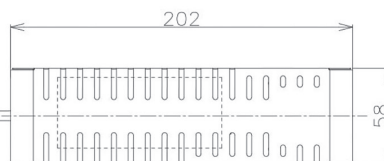

Item no. DD098-3020MW8040D

Series Name: Φ 150 Spark (Deep Cone)

Installation	Recessed mount
Type	Φ 150 Spark (Deep Cone)
Fixture wattage	30.3W
Beam angle	18 deg
Color Temp.	4000K
CRI	Ra>90
Luminous	3277 lm
Body	Die-cast aluminum alloy
Body finish	N/A
Trim finish	White
Reflector finish	Mirror
IP Rate	IP20
Light source	COB module
Input Voltage	AC220~240V
Dimming Type	Non-Dimmable
Certificate	CE, CCC
Cut Hole	150mm

Height (Weight)	Spot / Medium / Medium flood	Wide flood
65.3W	177 (1.4kg)	
48.5W	177 (1.5kg)	
44.3W	157 (1.2kg)	
33.8W	168 (1.1kg)	157 (1.1kg)
30.3W	168 (1.1kg)	157 (1.1kg)
23.0W	138 (0.9kg)	127 (0.9kg)