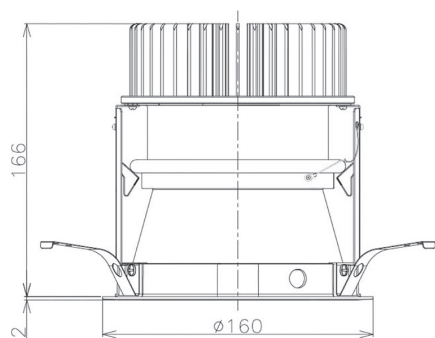

Item no. DD098-3020MW8040D

Series Name: Φ 150 Spark (Deep Cone)

Installation	Recessed mount
Type	Φ 150 Spark (Deep Cone)
Fixture wattage	30.3W
Beam angle	18 deg
Color Temp.	4000K
CRI	Ra>90
Luminous	3277 lm
Body	Die-cast aluminum alloy
Body finish	N/A
Trim finish	White
Reflector finish	Mirror
IP Rate	IP20
Light source	COB module
Input Voltage	AC220~240V
Dimming Type	Non-Dimmable
Certificate	CE, CCC
Cut Hole	150mm

Height (Weight)	Spot / Medium / Medium flood	Wide flood
65.3W	177 (1.4kg)	
48.5W	177 (1.5kg)	
44.3W	157 (1.2kg)	
33.8W	168 (1.1kg)	157 (1.1kg)
30.3W	168 (1.1kg)	157 (1.1kg)
23.0W	138 (0.9kg)	127 (0.9kg)