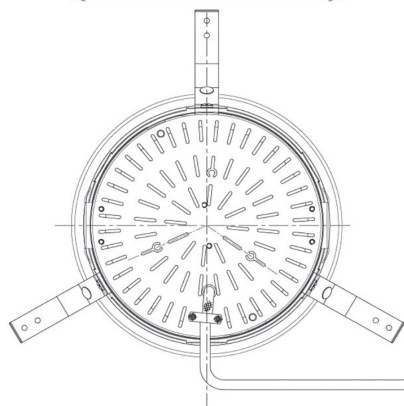

Item no. DD098-3020MW8040D

Series Name: Φ 150 Spark (Deep Cone)

Installation	Recessed mount
Type	Φ 150 Spark (Deep Cone)
Fixture wattage	30.3W
Beam angle	18 deg
Color Temp.	4000K
CRI	Ra>90
Luminous	3277 lm
Body	Die-cast aluminum alloy
Body finish	N/A
Trim finish	White
Reflector finish	Mirror
IP Rate	IP20
Light source	COB module
Input Voltage	AC220~240V
Dimming Type	Non-Dimmable
Certificate	CE, CCC
Cut Hole	150mm

Height (Weight)	Spot / Medium / Medium flood	Wide flood
65.3W	177 (1.4kg)	
48.5W	177 (1.5kg)	
44.3W	157 (1.2kg)	
33.8W	168 (1.1kg)	157 (1.1kg)
30.3W	168 (1.1kg)	157 (1.1kg)
23.0W	138 (0.9kg)	127 (0.9kg)