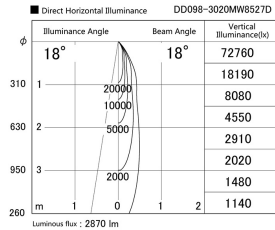

Item no. DD098-3020MW8527D

Series Name: Φ 150 Spark (Deep Cone)

Installation	Recessed mount
Type	Φ 150 Spark (Deep Cone)
Fixture wattage	30.3W
Beam angle	18 deg
Color Temp.	2700K
CRI	Ra>85
Luminous	2871 lm
Body	Die-cast aluminum alloy
Body finish	N/A
Trim finish	White
Reflector finish	Mirror
IP Rate	IP20
Light source	COB module
Input Voltage	AC220~240V
Dimming Type	Non-Dimmable
Certificate	CE, CCC
Cut Hole	150mm

Height (Weight)	Spot / Medium / Medium flood	Wide flood
65.3W	177 (1.4kg)	
48.5W	177 (1.5kg)	
44.3W	157 (1.2kg)	
33.8W	168 (1.1kg)	157 (1.1kg)
30.3W	168 (1.1kg)	157 (1.1kg)
23.0W	138 (0.9kg)	127 (0.9kg)