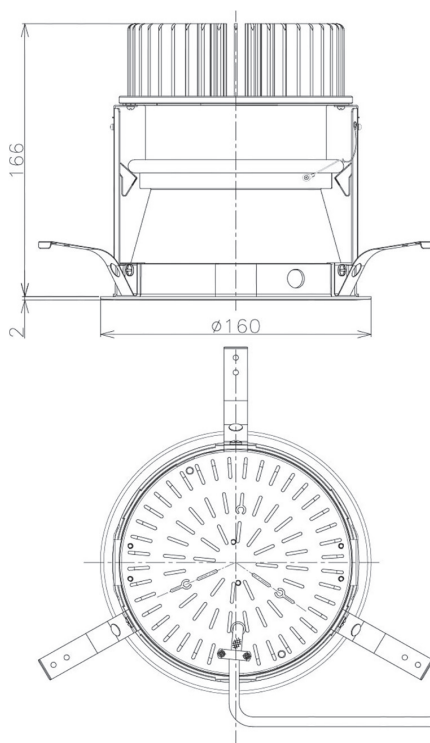

Item no. DD098-3020MW8527D

Series Name: Φ 150 Spark (Deep Cone)

Installation	Recessed mount
Type	Φ 150 Spark (Deep Cone)
Fixture wattage	30.3W
Beam angle	18 deg
Color Temp.	2700K
CRI	Ra>85
Luminous	2871 lm
Body	Die-cast aluminum alloy
Body finish	N/A
Trim finish	White
Reflector finish	Mirror
IP Rate	IP20
Light source	COB module
Input Voltage	AC220~240V
Dimming Type	Non-Dimmable
Certificate	CE, CCC
Cut Hole	150mm

Height (Weight)	Spot / Medium / Medium flood	Wide flood
65.3W	177 (1.4kg)	
48.5W	177 (1.5kg)	
44.3W	157 (1.2kg)	
33.8W	168 (1.1kg)	157 (1.1kg)
30.3W	168 (1.1kg)	157 (1.1kg)
23.0W	138 (0.9kg)	127 (0.9kg)