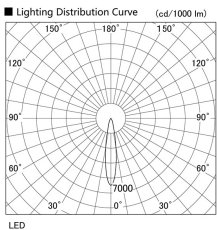

Item no. DD098-3020MW8527D

Series Name: Φ 150 Spark (Deep Cone)

Installation	Recessed mount
Type	Φ 150 Spark (Deep Cone)
Fixture wattage	30.3W
Beam angle	18 deg
Color Temp.	2700K
CRI	Ra>85
Luminous	2871 lm
Body	Die-cast aluminum alloy
Body finish	N/A
Trim finish	White
Reflector finish	Mirror
IP Rate	IP20
Light source	COB module
Input Voltage	AC220~240V
Dimming Type	Non-Dimmable
Certificate	CE, CCC
Cut Hole	150mm

Height (Weight)	Spot / Medium / Medium flood	Wide flood
65.3W	177 (1.4kg)	
48.5W	177 (1.5kg)	
44.3W	157 (1.2kg)	
33.8W	168 (1.1kg)	157 (1.1kg)
30.3W	168 (1.1kg)	157 (1.1kg)
23.0W	138 (0.9kg)	127 (0.9kg)