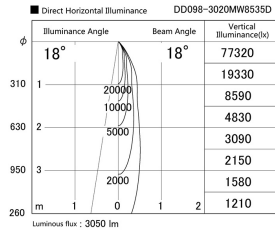

Item no. DD098-3020MW8535D

Series Name: Φ 150 Spark (Deep Cone)

Installation	Recessed mount
Type	Φ 150 Spark (Deep Cone)
Fixture wattage	30.3W
Beam angle	18 deg
Color Temp.	3500K
CRI	Ra>85
Luminous	3051 lm
Body	Die-cast aluminum alloy
Body finish	N/A
Trim finish	White
Reflector finish	Mirror
IP Rate	IP20
Light source	COB module
Input Voltage	AC220~240V
Dimming Type	Non-Dimmable
Certificate	CE, CCC
Cut Hole	150mm

Height (Weight)	Spot / Medium / Medium flood	Wide flood
65.3W	177 (1.4kg)	
48.5W	177 (1.5kg)	
44.3W	157 (1.2kg)	
33.8W	168 (1.1kg)	157 (1.1kg)
30.3W	168 (1.1kg)	157 (1.1kg)
23.0W	138 (0.9kg)	127 (0.9kg)