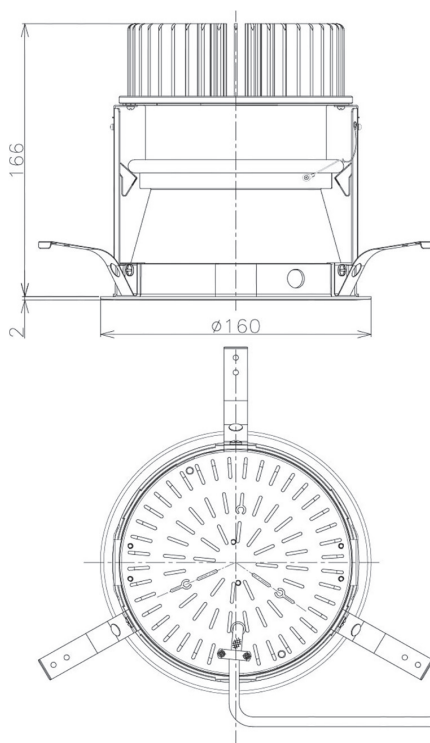

Item no. DD098-3020MW8535D

Series Name: Φ 150 Spark (Deep Cone)

Installation	Recessed mount
Type	Φ 150 Spark (Deep Cone)
Fixture wattage	30.3W
Beam angle	18 deg
Color Temp.	3500K
CRI	Ra>85
Luminous	3051 lm
Body	Die-cast aluminum alloy
Body finish	N/A
Trim finish	White
Reflector finish	Mirror
IP Rate	IP20
Light source	COB module
Input Voltage	AC220~240V
Dimming Type	Non-Dimmable
Certificate	CE, CCC
Cut Hole	150mm

Height (Weight)	Spot / Medium / Medium flood	Wide flood
65.3W	177 (1.4kg)	
48.5W	177 (1.5kg)	
44.3W	157 (1.2kg)	
33.8W	168 (1.1kg)	157 (1.1kg)
30.3W	168 (1.1kg)	157 (1.1kg)
23.0W	138 (0.9kg)	127 (0.9kg)