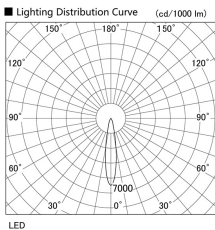

Item no. DD098-3020MW8535D

Series Name: Φ 150 Spark (Deep Cone)

Installation	Recessed mount
Type	Φ 150 Spark (Deep Cone)
Fixture wattage	30.3W
Beam angle	18 deg
Color Temp.	3500K
CRI	Ra>85
Luminous	3051 lm
Body	Die-cast aluminum alloy
Body finish	N/A
Trim finish	White
Reflector finish	Mirror
IP Rate	IP20
Light source	COB module
Input Voltage	AC220~240V
Dimming Type	Non-Dimmable
Certificate	CE, CCC
Cut Hole	150mm

Height (Weight)	Spot / Medium / Medium flood	Wide flood
65.3W	177 (1.4kg)	
48.5W	177 (1.5kg)	
44.3W	157 (1.2kg)	
33.8W	168 (1.1kg)	157 (1.1kg)
30.3W	168 (1.1kg)	157 (1.1kg)
23.0W	138 (0.9kg)	127 (0.9kg)