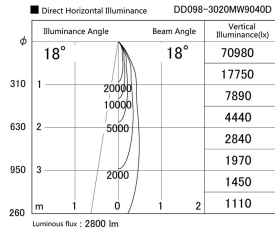

Item no. DD098-3020MW9040D

Series Name: Φ 150 Spark (Deep Cone)

Installation	Recessed mount
Type	
Fixture wattage	30.3W
Beam angle	18 deg
Color Temp.	4000K
CRI	Ra>90
Luminous	2801 lm
Body	Die-cast aluminum alloy
Body finish	N/A
Trim finish	White
Reflector finish	Mirror
IP Rate	IP20
Light source	COB module
Input Voltage	AC220~240V
Dimming Type	Non-Dimmable
Certificate	CE, CCC
Cut Hole	150mm

Height (Weight)	Spot / Medium / Medium flood	Wide flood
65.3W	177 (1.4kg)	
48.5W	177 (1.5kg)	
44.3W	157 (1.2kg)	
33.8W	168 (1.1kg)	157 (1.1kg)
30.3W	168 (1.1kg)	157 (1.1kg)
23.0W	138 (0.9kg)	127 (0.9kg)