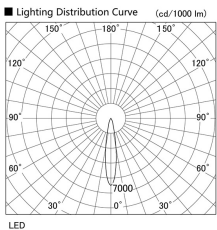

Item no. DD098-3020MW9040D

Series Name: Φ 150 Spark (Deep Cone)

Installation	Recessed mount
Type	
Fixture wattage	30.3W
Beam angle	18 deg
Color Temp.	4000K
CRI	Ra>90
Luminous	2801 lm
Body	Die-cast aluminum alloy
Body finish	N/A
Trim finish	White
Reflector finish	Mirror
IP Rate	IP20
Light source	COB module
Input Voltage	AC220~240V
Dimming Type	Non-Dimmable
Certificate	CE, CCC
Cut Hole	150mm

Height (Weight)	Spot / Medium / Medium flood	Wide flood
65.3W	177 (1.4kg)	
48.5W	177 (1.5kg)	
44.3W	157 (1.2kg)	
33.8W	168 (1.1kg)	157 (1.1kg)
30.3W	168 (1.1kg)	157 (1.1kg)
23.0W	138 (0.9kg)	127 (0.9kg)