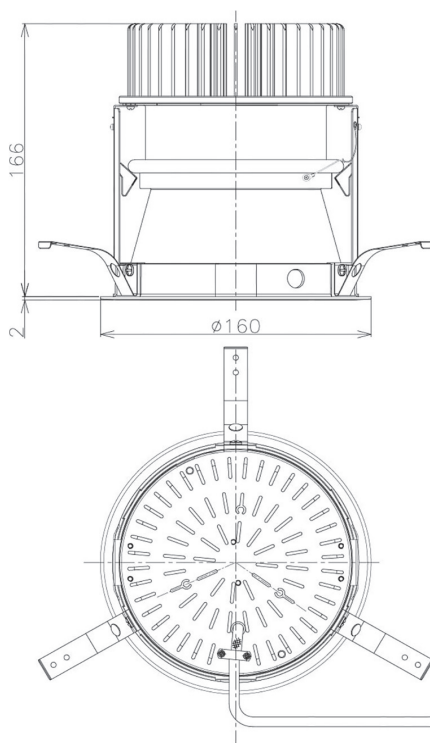

Item no. DD098-3020MW9040D

Series Name: Φ 150 Spark (Deep Cone)

Installation	Recessed mount
Type	
Fixture wattage	30.3W
Beam angle	18 deg
Color Temp.	4000K
CRI	Ra>90
Luminous	2801 lm
Body	Die-cast aluminum alloy
Body finish	N/A
Trim finish	White
Reflector finish	Mirror
IP Rate	IP20
Light source	COB module
Input Voltage	AC220~240V
Dimming Type	Non-Dimmable
Certificate	CE, CCC
Cut Hole	150mm

Height (Weight)	Spot / Medium / Medium flood	Wide flood
65.3W	177 (1.4kg)	
48.5W	177 (1.5kg)	
44.3W	157 (1.2kg)	
33.8W	168 (1.1kg)	157 (1.1kg)
30.3W	168 (1.1kg)	157 (1.1kg)
23.0W	138 (0.9kg)	127 (0.9kg)