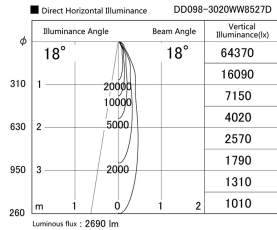

Item no. DD098-3020WW8527D

Series Name:  $\Phi$ 150 Spark (Deep Cone)

Dark Mirror Reflector

Installation	Recessed mount
Type	
Fixture wattage	30.3W
Beam angle	18 deg
Color Temp.	2700K
CRI	Ra>85
Luminous	2688 lm
Body	Die-cast aluminum alloy
Body finish	N/A
Trim finish	White
Reflector finish	Dark Mirror
IP Rate	IP20
Light source	COB module
Input Voltage	AC220~240V
Dimming Type	Non-Dimmable
Certificate	CE, CCC
Cut Hole	150mm

Height (Weight)	Spot / Medium / Medium flood	Wide flood
65.3W	177 (1.4kg)	
48.5W	177 (1.5kg)	
44.3W	157 (1.2kg)	
33.8W	168 (1.1kg)	157 (1.1kg)
30.3W	168 (1.1kg)	157 (1.1kg)
23.0W	138 (0.9kg)	127 (0.9kg)