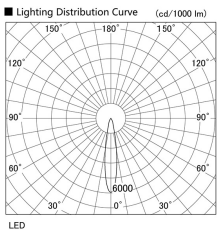

Item no. DD098-3020WW8527D

Series Name:  $\Phi$ 150 Spark (Deep Cone)

Dark Mirror Reflector

Installation	Recessed mount
Type	
Fixture wattage	30.3W
Beam angle	18 deg
Color Temp.	2700K
CRI	Ra>85
Luminous	2688 lm
Body	Die-cast aluminum alloy
Body finish	N/A
Trim finish	White
Reflector finish	Dark Mirror
IP Rate	IP20
Light source	COB module
Input Voltage	AC220~240V
Dimming Type	Non-Dimmable
Certificate	CE, CCC
Cut Hole	150mm

Height (Weight)	Spot / Medium / Medium flood	Wide flood
65.3W	177 (1.4kg)	
48.5W	177 (1.5kg)	
44.3W	157 (1.2kg)	
33.8W	168 (1.1kg)	157 (1.1kg)
30.3W	168 (1.1kg)	157 (1.1kg)
23.0W	138 (0.9kg)	127 (0.9kg)