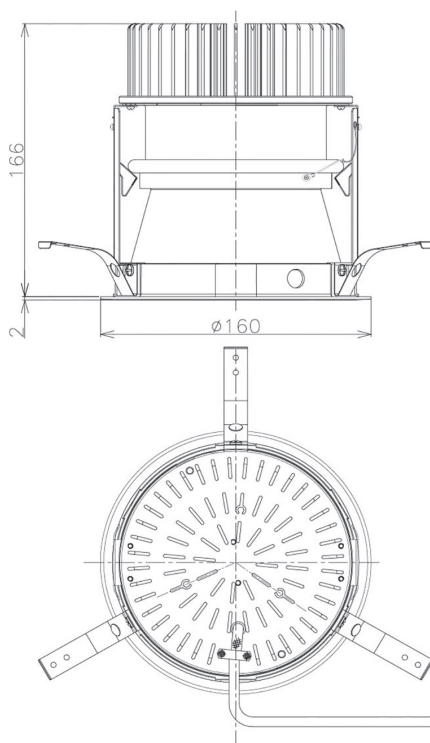

Item no. DD098-3020WW8527D

Series Name:  $\Phi$ 150 Spark (Deep Cone)

Dark Mirror Reflector

Installation	Recessed mount
Type	
Fixture wattage	30.3W
Beam angle	18 deg
Color Temp.	2700K
CRI	Ra>85
Luminous	2688 lm
Body	Die-cast aluminum alloy
Body finish	N/A
Trim finish	White
Reflector finish	Dark Mirror
IP Rate	IP20
Light source	COB module
Input Voltage	AC220~240V
Dimming Type	Non-Dimmable
Certificate	CE, CCC
Cut Hole	150mm

Height (Weight)	Spot / Medium / Medium flood	Wide flood
65.3W	177 (1.4kg)	
48.5W	177 (1.5kg)	
44.3W	157 (1.2kg)	
33.8W	168 (1.1kg)	157 (1.1kg)
30.3W	168 (1.1kg)	157 (1.1kg)
23.0W	138 (0.9kg)	127 (0.9kg)