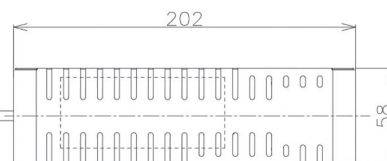

Item no. DD098-3020WW8527D

Series Name:  $\Phi$ 150 Spark (Deep Cone)

Dark Mirror Reflector

Installation	Recessed mount
Type	
Fixture wattage	30.3W
Beam angle	18 deg
Color Temp.	2700K
CRI	Ra>85
Luminous	2688 lm
Body	Die-cast aluminum alloy
Body finish	N/A
Trim finish	White
Reflector finish	Dark Mirror
IP Rate	IP20
Light source	COB module
Input Voltage	AC220~240V
Dimming Type	Non-Dimmable
Certificate	CE, CCC
Cut Hole	150mm

Height (Weight)	Spot / Medium / Medium flood	Wide flood
65.3W	177 (1.4kg)	
48.5W	177 (1.5kg)	
44.3W	157 (1.2kg)	
33.8W	168 (1.1kg)	157 (1.1kg)
30.3W	168 (1.1kg)	157 (1.1kg)
23.0W	138 (0.9kg)	127 (0.9kg)