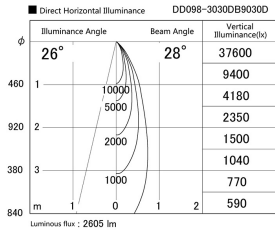

Item no. DD098-3030DB9030D

Series Name:  $\Phi$ 150 Spark (Deep Cone)

Dark Mirror Reflector

Installation	Recessed mount
Type	
Fixture wattage	30.3W
Beam angle	28 deg
Color Temp.	3000K
CRI	Ra>90
Luminous	2606 lm
Body	Die-cast aluminum alloy
Body finish	N/A
Trim finish	Black
Reflector finish	Dark Mirror
IP Rate	IP20
Light source	COB module
Input Voltage	AC220~240V
Dimming Type	Non-Dimmable
Certificate	CE, CCC
Cut Hole	150mm

Height (Weight)	Spot / Medium / Medium flood	Wide flood
65.3W	177 (1.4kg)	
48.5W	177 (1.5kg)	
44.3W	157 (1.2kg)	
33.8W	168 (1.1kg)	157 (1.1kg)
30.3W	168 (1.1kg)	157 (1.1kg)
23.0W	138 (0.9kg)	127 (0.9kg)