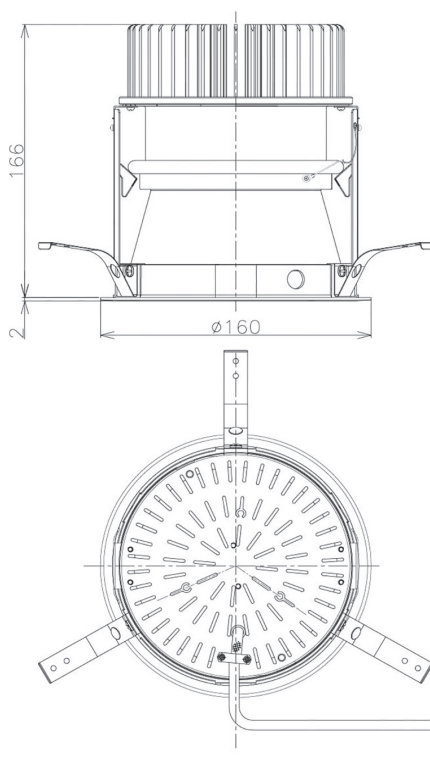

Item no. DD098-3030DB9030D

Series Name:  $\Phi$ 150 Spark (Deep Cone)

Dark Mirror Reflector

Installation	Recessed mount
Type	
Fixture wattage	30.3W
Beam angle	28 deg
Color Temp.	3000K
CRI	Ra>90
Luminous	2606 lm
Body	Die-cast aluminum alloy
Body finish	N/A
Trim finish	Black
Reflector finish	Dark Mirror
IP Rate	IP20
Light source	COB module
Input Voltage	AC220~240V
Dimming Type	Non-Dimmable
Certificate	CE, CCC
Cut Hole	150mm

Height (Weight)	Spot / Medium / Medium flood	Wide flood
65.3W	177 (1.4kg)	
48.5W	177 (1.5kg)	
44.3W	157 (1.2kg)	
33.8W	168 (1.1kg)	157 (1.1kg)
30.3W	168 (1.1kg)	157 (1.1kg)
23.0W	138 (0.9kg)	127 (0.9kg)