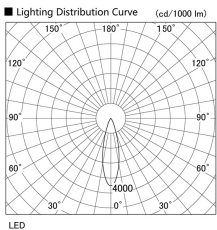

Item no. DD098-3030DB9030D

Series Name:  $\Phi$ 150 Spark (Deep Cone)

Dark Mirror Reflector

Installation	Recessed mount
Type	
Fixture wattage	30.3W
Beam angle	28 deg
Color Temp.	3000K
CRI	Ra>90
Luminous	2606 lm
Body	Die-cast aluminum alloy
Body finish	N/A
Trim finish	Black
Reflector finish	Dark Mirror
IP Rate	IP20
Light source	COB module
Input Voltage	AC220~240V
Dimming Type	Non-Dimmable
Certificate	CE, CCC
Cut Hole	150mm

Height (Weight)	Spot / Medium / Medium flood	Wide flood
65.3W	177 (1.4kg)	
48.5W	177 (1.5kg)	
44.3W	157 (1.2kg)	
33.8W	168 (1.1kg)	157 (1.1kg)
30.3W	168 (1.1kg)	157 (1.1kg)
23.0W	138 (0.9kg)	127 (0.9kg)