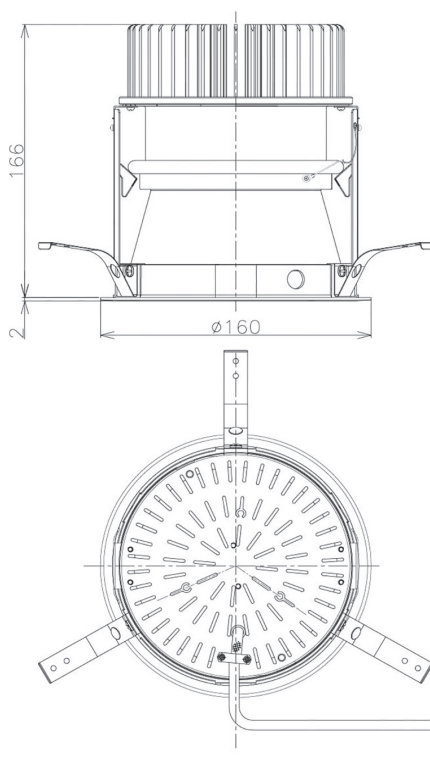

Item no. DD098-3030DW8527D

Series Name: Φ 150 Spark (Deep Cone)

White Reflector

Installation	Recessed mount
Type	Φ 150 Spark (Deep Cone)
Fixture wattage	30.3W
Beam angle	28 deg
Color Temp.	2700K
CRI	Ra>85
Luminous	2751 lm
Body	Die-cast aluminum alloy
Body finish	N/A
Trim finish	White
Reflector finish	White
IP Rate	IP20
Light source	COB module
Input Voltage	AC220~240V
Dimming Type	Non-Dimmable
Certificate	CE, CCC
Cut Hole	150mm

Height (Weight)	Spot / Medium / Medium flood	Wide flood
65.3W	177 (1.4kg)	
48.5W	177 (1.5kg)	
44.3W	157 (1.2kg)	
33.8W	168 (1.1kg)	157 (1.1kg)
30.3W	168 (1.1kg)	157 (1.1kg)
23.0W	138 (0.9kg)	127 (0.9kg)