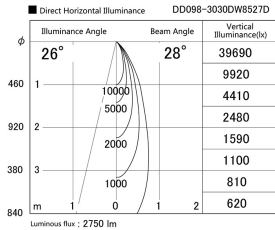

Item no. DD098-3030DW8527D

Series Name: Φ 150 Spark (Deep Cone)

White Reflector

Installation	Recessed mount
Type	Φ 150 Spark (Deep Cone)
Fixture wattage	30.3W
Beam angle	28 deg
Color Temp.	2700K
CRI	Ra>85
Luminous	2751 lm
Body	Die-cast aluminum alloy
Body finish	N/A
Trim finish	White
Reflector finish	White
IP Rate	IP20
Light source	COB module
Input Voltage	AC220~240V
Dimming Type	Non-Dimmable
Certificate	CE, CCC
Cut Hole	150mm

Height (Weight)	Spot / Medium / Medium flood	Wide flood
65.3W	177 (1.4kg)	
48.5W	177 (1.5kg)	
44.3W	157 (1.2kg)	
33.8W	168 (1.1kg)	157 (1.1kg)
30.3W	168 (1.1kg)	157 (1.1kg)
23.0W	138 (0.9kg)	127 (0.9kg)