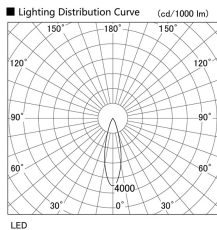

Item no. DD098-3030DW8527D

Series Name: Φ 150 Spark (Deep Cone)

White Reflector

Installation	Recessed mount
Type	
Fixture wattage	30.3W
Beam angle	28 deg
Color Temp.	2700K
CRI	Ra>85
Luminous	2751 lm
Body	Die-cast aluminum alloy
Body finish	N/A
Trim finish	White
Reflector finish	White
IP Rate	IP20
Light source	COB module
Input Voltage	AC220~240V
Dimming Type	Non-Dimmable
Certificate	CE, CCC
Cut Hole	150mm

Height (Weight)	Spot / Medium / Medium flood	Wide flood
65.3W	177 (1.4kg)	
48.5W	177 (1.5kg)	
44.3W	157 (1.2kg)	
33.8W	168 (1.1kg)	157 (1.1kg)
30.3W	168 (1.1kg)	157 (1.1kg)
23.0W	138 (0.9kg)	127 (0.9kg)