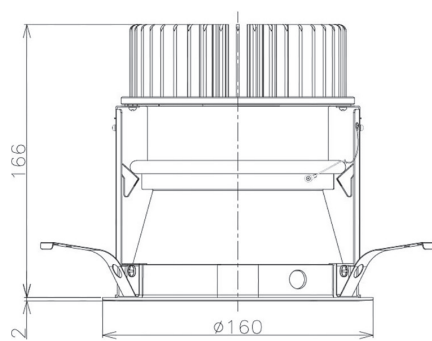

Item no. DD098-3030DW8527D

Series Name: Φ 150 Spark (Deep Cone)

White Reflector

Installation	Recessed mount
Type	
Fixture wattage	30.3W
Beam angle	28 deg
Color Temp.	2700K
CRI	Ra>85
Luminous	2751 lm
Body	Die-cast aluminum alloy
Body finish	N/A
Trim finish	White
Reflector finish	White
IP Rate	IP20
Light source	COB module
Input Voltage	AC220~240V
Dimming Type	Non-Dimmable
Certificate	CE, CCC
Cut Hole	150mm

Height (Weight)	Spot / Medium / Medium flood	Wide flood
65.3W	177 (1.4kg)	
48.5W	177 (1.5kg)	
44.3W	157 (1.2kg)	
33.8W	168 (1.1kg)	157 (1.1kg)
30.3W	168 (1.1kg)	157 (1.1kg)
23.0W	138 (0.9kg)	127 (0.9kg)