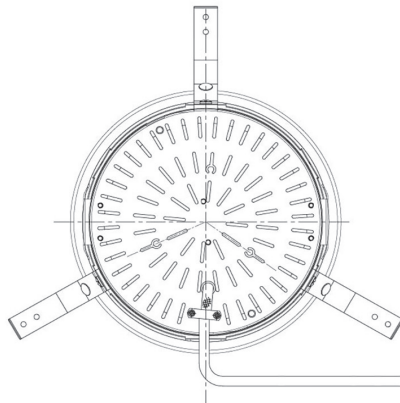

Item no. DD098-3030DW8527D

Series Name: Φ 150 Spark (Deep Cone)

White Reflector

Installation	Recessed mount
Type	
Fixture wattage	30.3W
Beam angle	28 deg
Color Temp.	2700K
CRI	Ra>85
Luminous	2751 lm
Body	Die-cast aluminum alloy
Body finish	N/A
Trim finish	White
Reflector finish	White
IP Rate	IP20
Light source	COB module
Input Voltage	AC220~240V
Dimming Type	Non-Dimmable
Certificate	CE, CCC
Cut Hole	150mm

Height (Weight)	Spot / Medium / Medium flood	Wide flood
65.3W	177 (1.4kg)	
48.5W	177 (1.5kg)	
44.3W	157 (1.2kg)	
33.8W	168 (1.1kg)	157 (1.1kg)
30.3W	168 (1.1kg)	157 (1.1kg)
23.0W	138 (0.9kg)	127 (0.9kg)