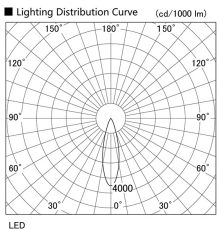

Item no. DD098-3030DW8527D

Series Name: Φ 150 Spark (Deep Cone)

White Reflector

Installation	Recessed mount
Type	Φ 150 Spark (Deep Cone)
Fixture wattage	30.3W
Beam angle	28 deg
Color Temp.	2700K
CRI	Ra>85
Luminous	2751 lm
Body	Die-cast aluminum alloy
Body finish	N/A
Trim finish	White
Reflector finish	White
IP Rate	IP20
Light source	COB module
Input Voltage	AC220~240V
Dimming Type	Non-Dimmable
Certificate	CE, CCC
Cut Hole	150mm

Height (Weight)	Spot / Medium / Medium flood	Wide flood
65.3W	177 (1.4kg)	
48.5W	177 (1.5kg)	
44.3W	157 (1.2kg)	
33.8W	168 (1.1kg)	157 (1.1kg)
30.3W	168 (1.1kg)	157 (1.1kg)
23.0W	138 (0.9kg)	127 (0.9kg)