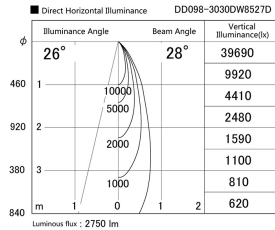

Item no. DD098-3030DW8527D

Series Name: Φ 150 Spark (Deep Cone)

White Reflector

Installation	Recessed mount
Type	
Fixture wattage	30.3W
Beam angle	28 deg
Color Temp.	2700K
CRI	Ra>85
Luminous	2751 lm
Body	Die-cast aluminum alloy
Body finish	N/A
Trim finish	White
Reflector finish	White
IP Rate	IP20
Light source	COB module
Input Voltage	AC220~240V
Dimming Type	Non-Dimmable
Certificate	CE, CCC
Cut Hole	150mm

Height (Weight)	Spot / Medium / Medium flood	Wide flood
65.3W	177 (1.4kg)	
48.5W	177 (1.5kg)	
44.3W	157 (1.2kg)	
33.8W	168 (1.1kg)	157 (1.1kg)
30.3W	168 (1.1kg)	157 (1.1kg)
23.0W	138 (0.9kg)	127 (0.9kg)