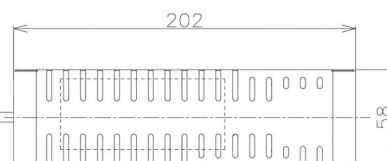

Item no. DD098-3030DW8527D

Series Name: Φ 150 Spark (Deep Cone)

White Reflector

Installation	Recessed mount
Type	
Fixture wattage	30.3W
Beam angle	28 deg
Color Temp.	2700K
CRI	Ra>85
Luminous	2751 lm
Body	Die-cast aluminum alloy
Body finish	N/A
Trim finish	White
Reflector finish	White
IP Rate	IP20
Light source	COB module
Input Voltage	AC220~240V
Dimming Type	Non-Dimmable
Certificate	CE, CCC
Cut Hole	150mm

Height (Weight)	Spot / Medium / Medium flood	Wide flood
65.3W	177 (1.4kg)	
48.5W	177 (1.5kg)	
44.3W	157 (1.2kg)	
33.8W	168 (1.1kg)	157 (1.1kg)
30.3W	168 (1.1kg)	157 (1.1kg)
23.0W	138 (0.9kg)	127 (0.9kg)