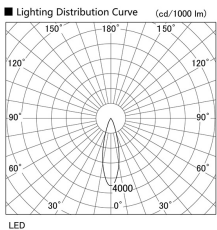

Item no. DD098-3030DW8530D

Series Name: Φ 150 Spark (Deep Cone)

White Reflector

Installation	Recessed mount
Type	
Fixture wattage	30.3W
Beam angle	28 deg
Color Temp.	3000K
CRI	Ra>85
Luminous	2866 lm
Body	Die-cast aluminum alloy
Body finish	N/A
Trim finish	White
Reflector finish	White
IP Rate	IP20
Light source	COB module
Input Voltage	AC220~240V
Dimming Type	Non-Dimmable
Certificate	CE, CCC
Cut Hole	150mm

Height (Weight)	Spot / Medium / Medium flood	Wide flood
65.3W	177 (1.4kg)	
48.5W	177 (1.5kg)	
44.3W	157 (1.2kg)	
33.8W	168 (1.1kg)	157 (1.1kg)
30.3W	168 (1.1kg)	157 (1.1kg)
23.0W	138 (0.9kg)	127 (0.9kg)