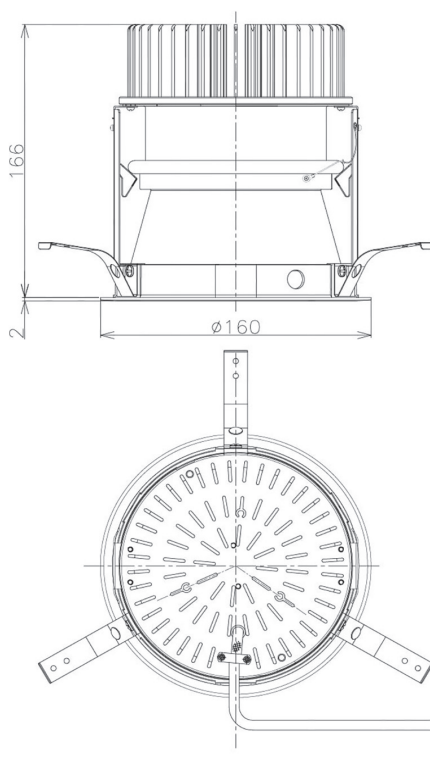

Item no. DD098-3030DW8530D

Series Name: Φ 150 Spark (Deep Cone)

White Reflector

Installation	Recessed mount
Type	
Fixture wattage	30.3W
Beam angle	28 deg
Color Temp.	3000K
CRI	Ra>85
Luminous	2866 lm
Body	Die-cast aluminum alloy
Body finish	N/A
Trim finish	White
Reflector finish	White
IP Rate	IP20
Light source	COB module
Input Voltage	AC220~240V
Dimming Type	Non-Dimmable
Certificate	CE, CCC
Cut Hole	150mm

Height (Weight)	Spot / Medium / Medium flood	Wide flood
65.3W	177 (1.4kg)	
48.5W	177 (1.5kg)	
44.3W	157 (1.2kg)	
33.8W	168 (1.1kg)	157 (1.1kg)
30.3W	168 (1.1kg)	157 (1.1kg)
23.0W	138 (0.9kg)	127 (0.9kg)