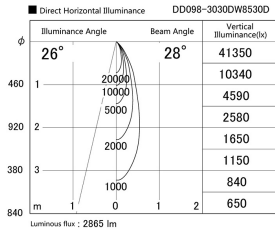

Item no. DD098-3030DW8530D

Series Name: Φ 150 Spark (Deep Cone)

White Reflector

Installation	Recessed mount
Type	
Fixture wattage	30.3W
Beam angle	28 deg
Color Temp.	3000K
CRI	Ra>85
Luminous	2866 lm
Body	Die-cast aluminum alloy
Body finish	N/A
Trim finish	White
Reflector finish	White
IP Rate	IP20
Light source	COB module
Input Voltage	AC220~240V
Dimming Type	Non-Dimmable
Certificate	CE, CCC
Cut Hole	150mm

Height (Weight)	Spot / Medium / Medium flood	Wide flood
65.3W	177 (1.4kg)	
48.5W	177 (1.5kg)	
44.3W	157 (1.2kg)	
33.8W	168 (1.1kg)	157 (1.1kg)
30.3W	168 (1.1kg)	157 (1.1kg)
23.0W	138 (0.9kg)	127 (0.9kg)