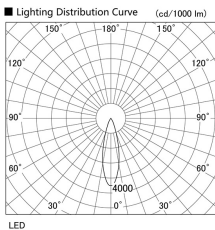

Item no. DD098-3030DW8535D

Series Name: Φ 150 Spark (Deep Cone)

White Reflector

Installation	Recessed mount
Type	
Fixture wattage	30.3W
Beam angle	28 deg
Color Temp.	3500K
CRI	Ra>85
Luminous	2923 lm
Body	Die-cast aluminum alloy
Body finish	N/A
Trim finish	White
Reflector finish	White
IP Rate	IP20
Light source	COB module
Input Voltage	AC220~240V
Dimming Type	Non-Dimmable
Certificate	CE, CCC
Cut Hole	150mm

Height (Weight)	Spot / Medium / Medium flood	Wide flood
65.3W	177 (1.4kg)	
48.5W	177 (1.5kg)	
44.3W	157 (1.2kg)	
33.8W	168 (1.1kg)	157 (1.1kg)
30.3W	168 (1.1kg)	157 (1.1kg)
23.0W	138 (0.9kg)	127 (0.9kg)