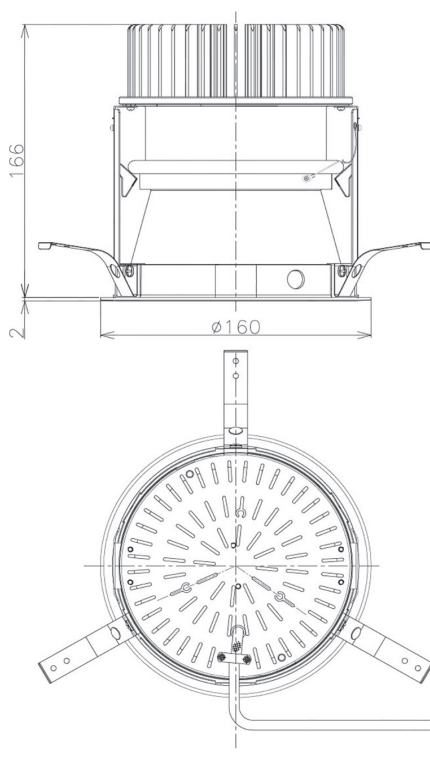

Item no. DD098-3030DW8535D

Series Name: Φ 150 Spark (Deep Cone)

White Reflector

Installation	Recessed mount
Type	Φ 150 Spark (Deep Cone)
Fixture wattage	30.3W
Beam angle	28 deg
Color Temp.	3500K
CRI	Ra>85
Luminous	2923 lm
Body	Die-cast aluminum alloy
Body finish	N/A
Trim finish	White
Reflector finish	White
IP Rate	IP20
Light source	COB module
Input Voltage	AC220~240V
Dimming Type	Non-Dimmable
Certificate	CE, CCC
Cut Hole	150mm

Height (Weight)	Spot / Medium / Medium flood	Wide flood
65.3W	177 (1.4kg)	
48.5W	177 (1.5kg)	
44.3W	157 (1.2kg)	
33.8W	168 (1.1kg)	157 (1.1kg)
30.3W	168 (1.1kg)	157 (1.1kg)
23.0W	138 (0.9kg)	127 (0.9kg)