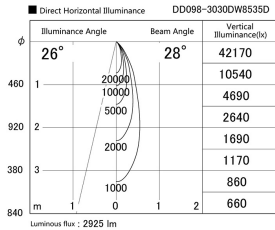

Item no. DD098-3030DW8535D

Series Name: Φ 150 Spark (Deep Cone)

White Reflector

Installation	Recessed mount
Type	Φ 150 Spark (Deep Cone)
Fixture wattage	30.3W
Beam angle	28 deg
Color Temp.	3500K
CRI	Ra>85
Luminous	2923 lm
Body	Die-cast aluminum alloy
Body finish	N/A
Trim finish	White
Reflector finish	White
IP Rate	IP20
Light source	COB module
Input Voltage	AC220~240V
Dimming Type	Non-Dimmable
Certificate	CE, CCC
Cut Hole	150mm

Height (Weight)	Spot / Medium / Medium flood	Wide flood
65.3W	177 (1.4kg)	
48.5W	177 (1.5kg)	
44.3W	157 (1.2kg)	
33.8W	168 (1.1kg)	157 (1.1kg)
30.3W	168 (1.1kg)	157 (1.1kg)
23.0W	138 (0.9kg)	127 (0.9kg)