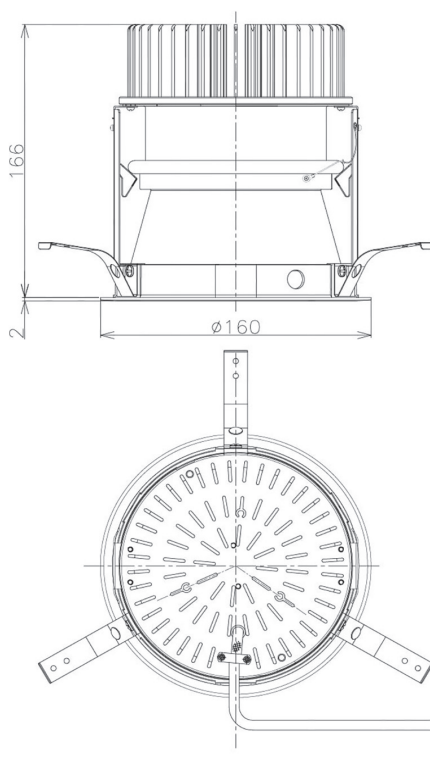

Item no. DD098-3030DW8535D

Series Name: Φ 150 Spark (Deep Cone)

White Reflector

Installation	Recessed mount
Type	
Fixture wattage	30.3W
Beam angle	28 deg
Color Temp.	3500K
CRI	Ra>85
Luminous	2923 lm
Body	Die-cast aluminum alloy
Body finish	N/A
Trim finish	White
Reflector finish	White
IP Rate	IP20
Light source	COB module
Input Voltage	AC220~240V
Dimming Type	Non-Dimmable
Certificate	CE, CCC
Cut Hole	150mm

Height (Weight)	Spot / Medium / Medium flood	Wide flood
65.3W	177 (1.4kg)	
48.5W	177 (1.5kg)	
44.3W	157 (1.2kg)	
33.8W	168 (1.1kg)	157 (1.1kg)
30.3W	168 (1.1kg)	157 (1.1kg)
23.0W	138 (0.9kg)	127 (0.9kg)