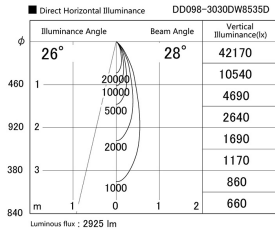

Item no. DD098-3030DW8535D

Series Name: Φ 150 Spark (Deep Cone)

White Reflector

Installation	Recessed mount
Type	
Fixture wattage	30.3W
Beam angle	28 deg
Color Temp.	3500K
CRI	Ra>85
Luminous	2923 lm
Body	Die-cast aluminum alloy
Body finish	N/A
Trim finish	White
Reflector finish	White
IP Rate	IP20
Light source	COB module
Input Voltage	AC220~240V
Dimming Type	Non-Dimmable
Certificate	CE, CCC
Cut Hole	150mm

Height (Weight)	Spot / Medium / Medium flood	Wide flood
65.3W	177 (1.4kg)	
48.5W	177 (1.5kg)	
44.3W	157 (1.2kg)	
33.8W	168 (1.1kg)	157 (1.1kg)
30.3W	168 (1.1kg)	157 (1.1kg)
23.0W	138 (0.9kg)	127 (0.9kg)