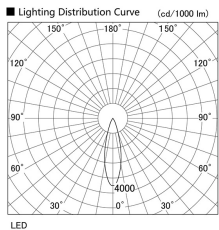

Item no. DD098-3030DW8535D

Series Name: Φ 150 Spark (Deep Cone)

White Reflector

Installation	Recessed mount
Type	Φ 150 Spark (Deep Cone)
Fixture wattage	30.3W
Beam angle	28 deg
Color Temp.	3500K
CRI	Ra>85
Luminous	2923 lm
Body	Die-cast aluminum alloy
Body finish	N/A
Trim finish	White
Reflector finish	White
IP Rate	IP20
Light source	COB module
Input Voltage	AC220~240V
Dimming Type	Non-Dimmable
Certificate	CE, CCC
Cut Hole	150mm

Height (Weight)	Spot / Medium / Medium flood	Wide flood
65.3W	177 (1.4kg)	
48.5W	177 (1.5kg)	
44.3W	157 (1.2kg)	
33.8W	168 (1.1kg)	157 (1.1kg)
30.3W	168 (1.1kg)	157 (1.1kg)
23.0W	138 (0.9kg)	127 (0.9kg)