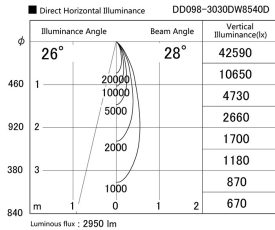

Item no. DD098-3030DW8540D

Series Name: Φ 150 Spark (Deep Cone)

White Reflector

Installation	Recessed mount
Type	
Fixture wattage	30.3W
Beam angle	28 deg
Color Temp.	4000K
CRI	Ra>85
Luminous	2952 lm
Body	Die-cast aluminum alloy
Body finish	N/A
Trim finish	White
Reflector finish	White
IP Rate	IP20
Light source	COB module
Input Voltage	AC220~240V
Dimming Type	Non-Dimmable
Certificate	CE, CCC
Cut Hole	150mm

Height (Weight)	Spot / Medium / Medium flood	Wide flood
65.3W	177 (1.4kg)	
48.5W	177 (1.5kg)	
44.3W	157 (1.2kg)	
33.8W	168 (1.1kg)	157 (1.1kg)
30.3W	168 (1.1kg)	157 (1.1kg)
23.0W	138 (0.9kg)	127 (0.9kg)