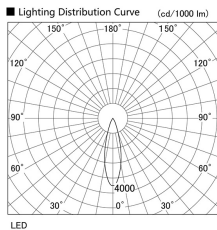

Item no. DD098-3030DW8540D

Series Name: Φ 150 Spark (Deep Cone)

White Reflector

Installation	Recessed mount
Type	
Fixture wattage	30.3W
Beam angle	28 deg
Color Temp.	4000K
CRI	Ra>85
Luminous	2952 lm
Body	Die-cast aluminum alloy
Body finish	N/A
Trim finish	White
Reflector finish	White
IP Rate	IP20
Light source	COB module
Input Voltage	AC220~240V
Dimming Type	Non-Dimmable
Certificate	CE, CCC
Cut Hole	150mm

Height (Weight)	Spot / Medium / Medium flood	Wide flood
65.3W	177 (1.4kg)	
48.5W	177 (1.5kg)	
44.3W	157 (1.2kg)	
33.8W	168 (1.1kg)	157 (1.1kg)
30.3W	168 (1.1kg)	157 (1.1kg)
23.0W	138 (0.9kg)	127 (0.9kg)