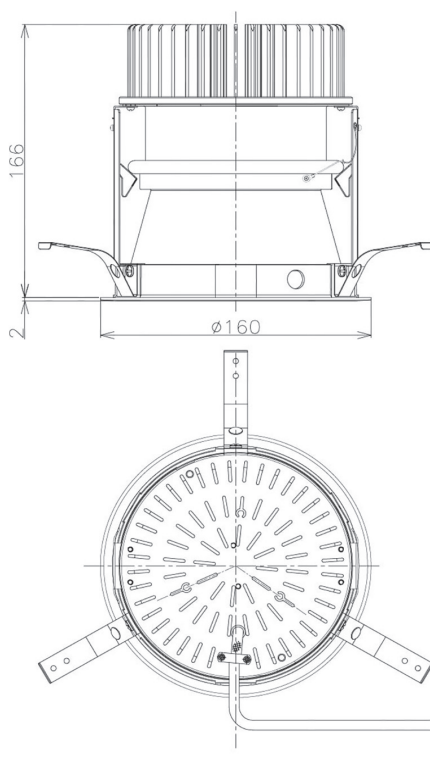

Item no. DD098-3030DW8540D

Series Name: Φ 150 Spark (Deep Cone)

White Reflector

Installation	Recessed mount
Type	
Fixture wattage	30.3W
Beam angle	28 deg
Color Temp.	4000K
CRI	Ra>85
Luminous	2952 lm
Body	Die-cast aluminum alloy
Body finish	N/A
Trim finish	White
Reflector finish	White
IP Rate	IP20
Light source	COB module
Input Voltage	AC220~240V
Dimming Type	Non-Dimmable
Certificate	CE, CCC
Cut Hole	150mm

Height (Weight)	Spot / Medium / Medium flood	Wide flood
65.3W	177 (1.4kg)	
48.5W	177 (1.5kg)	
44.3W	157 (1.2kg)	
33.8W	168 (1.1kg)	157 (1.1kg)
30.3W	168 (1.1kg)	157 (1.1kg)
23.0W	138 (0.9kg)	127 (0.9kg)