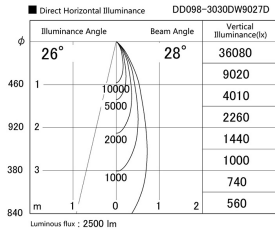

Item no. DD098-3030DW9027D

Series Name: Φ 150 Spark (Deep Cone)

White Reflector

Installation	Recessed mount
Type	
Fixture wattage	30.3W
Beam angle	28 deg
Color Temp.	2700K
CRI	Ra>90
Luminous	2501 lm
Body	Die-cast aluminum alloy
Body finish	N/A
Trim finish	White
Reflector finish	White
IP Rate	IP20
Light source	COB module
Input Voltage	AC220~240V
Dimming Type	Non-Dimmable
Certificate	CE, CCC
Cut Hole	150mm

Height (Weight)	Spot / Medium / Medium flood	Wide flood
65.3W	177 (1.4kg)	
48.5W	177 (1.5kg)	
44.3W	157 (1.2kg)	
33.8W	168 (1.1kg)	157 (1.1kg)
30.3W	168 (1.1kg)	157 (1.1kg)
23.0W	138 (0.9kg)	127 (0.9kg)