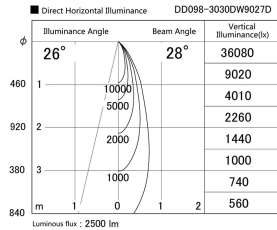

Item no. DD098-3030DW9027D

Series Name:  $\Phi$ 150 Spark (Deep Cone)

White Reflector

Installation	Recessed mount
Type	$\Phi$ 150 Spark (Deep Cone)
Fixture wattage	30.3W
Beam angle	28 deg
Color Temp.	2700K
CRI	Ra>90
Luminous	2501 lm
Body	Die-cast aluminum alloy
Body finish	N/A
Trim finish	White
Reflector finish	White
IP Rate	IP20
Light source	COB module
Input Voltage	AC220~240V
Dimming Type	Non-Dimmable
Certificate	CE, CCC
Cut Hole	150mm

Height (Weight)	Spot / Medium / Medium flood	Wide flood
65.3W	177 (1.4kg)	
48.5W	177 (1.5kg)	
44.3W	157 (1.2kg)	
33.8W	168 (1.1kg)	157 (1.1kg)
30.3W	168 (1.1kg)	157 (1.1kg)
23.0W	138 (0.9kg)	127 (0.9kg)