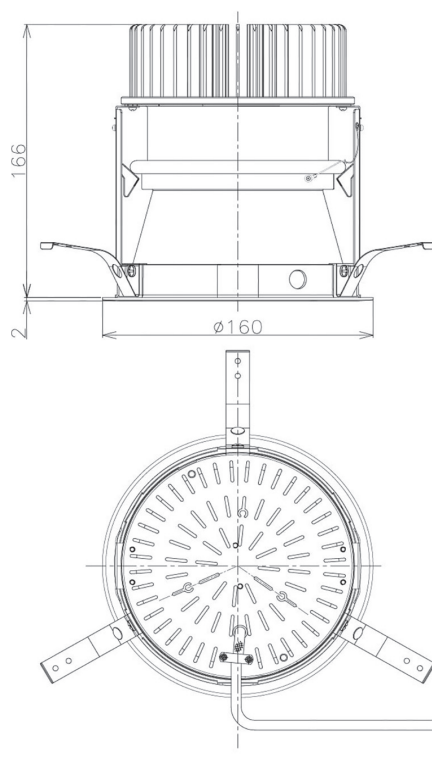

Item no. DD098-3030DW9027D

Series Name:  $\Phi$ 150 Spark (Deep Cone)

White Reflector

Installation	Recessed mount
Type	$\Phi$ 150 Spark (Deep Cone)
Fixture wattage	30.3W
Beam angle	28 deg
Color Temp.	2700K
CRI	Ra>90
Luminous	2501 lm
Body	Die-cast aluminum alloy
Body finish	N/A
Trim finish	White
Reflector finish	White
IP Rate	IP20
Light source	COB module
Input Voltage	AC220~240V
Dimming Type	Non-Dimmable
Certificate	CE, CCC
Cut Hole	150mm

Height (Weight)	Spot / Medium / Medium flood	Wide flood
65.3W	177 (1.4kg)	
48.5W	177 (1.5kg)	
44.3W	157 (1.2kg)	
33.8W	168 (1.1kg)	157 (1.1kg)
30.3W	168 (1.1kg)	157 (1.1kg)
23.0W	138 (0.9kg)	127 (0.9kg)