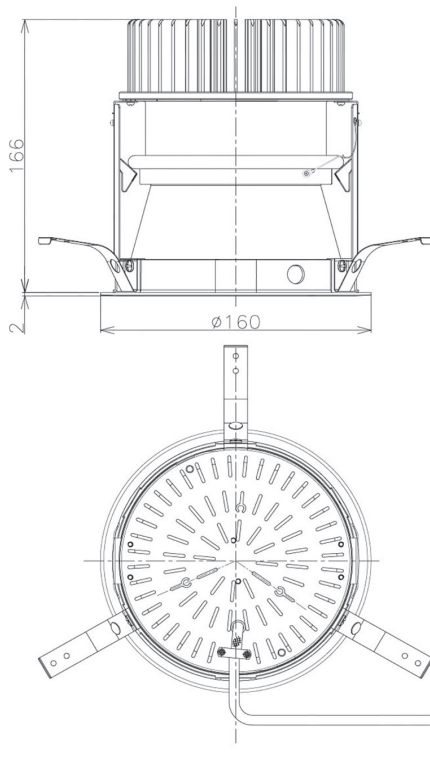

Item no. DD098-3030DW9027D

Series Name: Φ 150 Spark (Deep Cone)

White Reflector

Installation	Recessed mount
Type	Φ 150 Spark (Deep Cone)
Fixture wattage	30.3W
Beam angle	28 deg
Color Temp.	2700K
CRI	Ra>90
Luminous	2501 lm
Body	Die-cast aluminum alloy
Body finish	N/A
Trim finish	White
Reflector finish	White
IP Rate	IP20
Light source	COB module
Input Voltage	AC220~240V
Dimming Type	Non-Dimmable
Certificate	CE, CCC
Cut Hole	150mm

Height (Weight)	Spot / Medium / Medium flood	Wide flood
65.3W	177 (1.4kg)	
48.5W	177 (1.5kg)	
44.3W	157 (1.2kg)	
33.8W	168 (1.1kg)	157 (1.1kg)
30.3W	168 (1.1kg)	157 (1.1kg)
23.0W	138 (0.9kg)	127 (0.9kg)