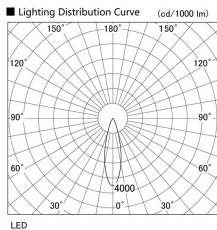

Item no. DD098-3030DW9027D

Series Name:  $\Phi$ 150 Spark (Deep Cone)

White Reflector

Installation	Recessed mount
Type	$\Phi$ 150 Spark (Deep Cone)
Fixture wattage	30.3W
Beam angle	28 deg
Color Temp.	2700K
CRI	Ra>90
Luminous	2501 lm
Body	Die-cast aluminum alloy
Body finish	N/A
Trim finish	White
Reflector finish	White
IP Rate	IP20
Light source	COB module
Input Voltage	AC220~240V
Dimming Type	Non-Dimmable
Certificate	CE, CCC
Cut Hole	150mm

Height (Weight)	Spot / Medium / Medium flood	Wide flood
65.3W	177 (1.4kg)	
48.5W	177 (1.5kg)	
44.3W	157 (1.2kg)	
33.8W	168 (1.1kg)	157 (1.1kg)
30.3W	168 (1.1kg)	157 (1.1kg)
23.0W	138 (0.9kg)	127 (0.9kg)