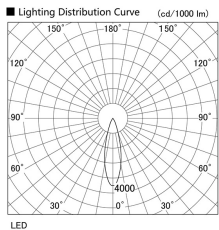

Item no. DD098-3030DW9027D

Series Name: Φ 150 Spark (Deep Cone)

White Reflector

Installation	Recessed mount
Type	
Fixture wattage	30.3W
Beam angle	28 deg
Color Temp.	2700K
CRI	Ra>90
Luminous	2501 lm
Body	Die-cast aluminum alloy
Body finish	N/A
Trim finish	White
Reflector finish	White
IP Rate	IP20
Light source	COB module
Input Voltage	AC220~240V
Dimming Type	Non-Dimmable
Certificate	CE, CCC
Cut Hole	150mm

Height (Weight)	Spot / Medium / Medium flood	Wide flood
65.3W	177 (1.4kg)	
48.5W	177 (1.5kg)	
44.3W	157 (1.2kg)	
33.8W	168 (1.1kg)	157 (1.1kg)
30.3W	168 (1.1kg)	157 (1.1kg)
23.0W	138 (0.9kg)	127 (0.9kg)