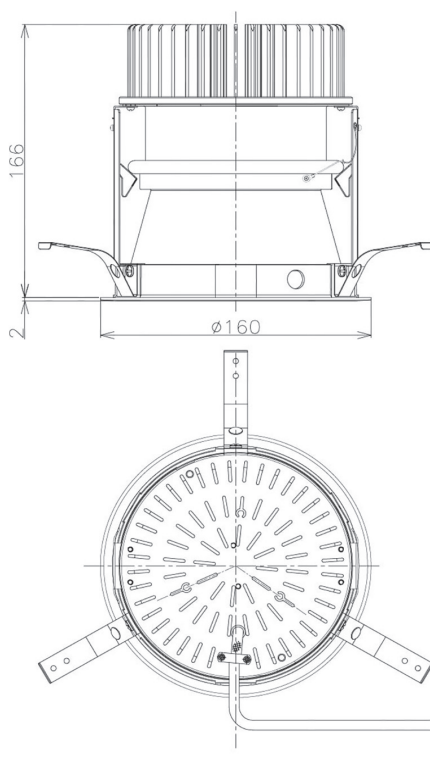

Item no. DD098-3030DW9027D

Series Name: Φ 150 Spark (Deep Cone)

White Reflector

Installation	Recessed mount
Type	
Fixture wattage	30.3W
Beam angle	28 deg
Color Temp.	2700K
CRI	Ra>90
Luminous	2501 lm
Body	Die-cast aluminum alloy
Body finish	N/A
Trim finish	White
Reflector finish	White
IP Rate	IP20
Light source	COB module
Input Voltage	AC220~240V
Dimming Type	Non-Dimmable
Certificate	CE, CCC
Cut Hole	150mm

Height (Weight)	Spot / Medium / Medium flood	Wide flood
65.3W	177 (1.4kg)	
48.5W	177 (1.5kg)	
44.3W	157 (1.2kg)	
33.8W	168 (1.1kg)	157 (1.1kg)
30.3W	168 (1.1kg)	157 (1.1kg)
23.0W	138 (0.9kg)	127 (0.9kg)