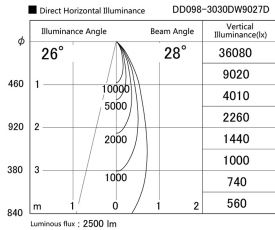

Item no. DD098-3030DW9027D

Series Name: Φ 150 Spark (Deep Cone)

White Reflector

Installation	Recessed mount
Type	Φ 150 Spark (Deep Cone)
Fixture wattage	30.3W
Beam angle	28 deg
Color Temp.	2700K
CRI	Ra>90
Luminous	2501 lm
Body	Die-cast aluminum alloy
Body finish	N/A
Trim finish	White
Reflector finish	White
IP Rate	IP20
Light source	COB module
Input Voltage	AC220~240V
Dimming Type	Non-Dimmable
Certificate	CE, CCC
Cut Hole	150mm

Height (Weight)	Spot / Medium / Medium flood	Wide flood
65.3W	177 (1.4kg)	
48.5W	177 (1.5kg)	
44.3W	157 (1.2kg)	
33.8W	168 (1.1kg)	157 (1.1kg)
30.3W	168 (1.1kg)	157 (1.1kg)
23.0W	138 (0.9kg)	127 (0.9kg)