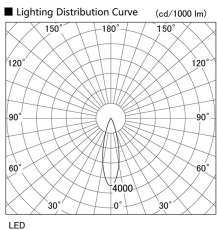

Item no. DD098-3030DW9027D

Series Name: Φ 150 Spark (Deep Cone)

White Reflector

Installation	Recessed mount
Type	Φ 150 Spark (Deep Cone)
Fixture wattage	30.3W
Beam angle	28 deg
Color Temp.	2700K
CRI	Ra>90
Luminous	2501 lm
Body	Die-cast aluminum alloy
Body finish	N/A
Trim finish	White
Reflector finish	White
IP Rate	IP20
Light source	COB module
Input Voltage	AC220~240V
Dimming Type	Non-Dimmable
Certificate	CE, CCC
Cut Hole	150mm

Height (Weight)	Spot / Medium / Medium flood	Wide flood
65.3W	177 (1.4kg)	
48.5W	177 (1.5kg)	
44.3W	157 (1.2kg)	
33.8W	168 (1.1kg)	157 (1.1kg)
30.3W	168 (1.1kg)	157 (1.1kg)
23.0W	138 (0.9kg)	127 (0.9kg)