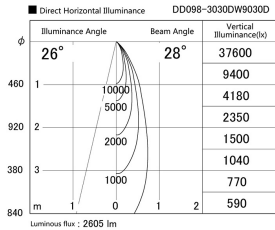

Item no. DD098-3030DW9030D

Series Name: Φ 150 Spark (Deep Cone)

White Reflector

Installation	Recessed mount
Type	
Fixture wattage	30.3W
Beam angle	28 deg
Color Temp.	3000K
CRI	Ra>90
Luminous	2606 lm
Body	Die-cast aluminum alloy
Body finish	N/A
Trim finish	White
Reflector finish	White
IP Rate	IP20
Light source	COB module
Input Voltage	AC220~240V
Dimming Type	Non-Dimmable
Certificate	CE, CCC
Cut Hole	150mm

Height (Weight)	Spot / Medium / Medium flood	Wide flood
65.3W	177 (1.4kg)	
48.5W	177 (1.5kg)	
44.3W	157 (1.2kg)	
33.8W	168 (1.1kg)	157 (1.1kg)
30.3W	168 (1.1kg)	157 (1.1kg)
23.0W	138 (0.9kg)	127 (0.9kg)