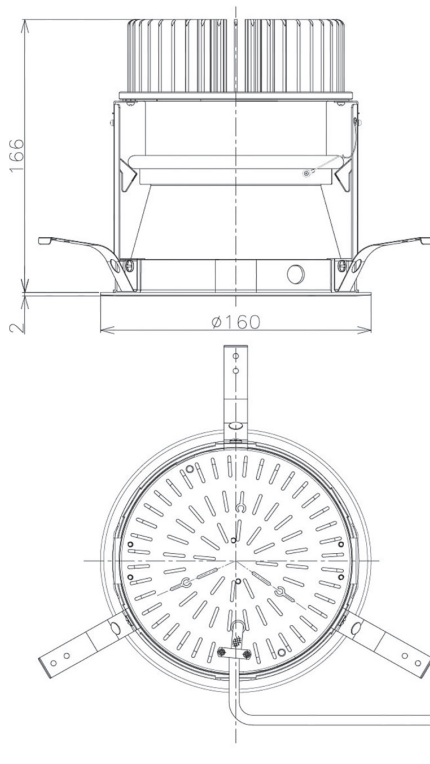

Item no. DD098-3030DW9030D

Series Name: Φ 150 Spark (Deep Cone)

White Reflector

Installation	Recessed mount
Type	
Fixture wattage	30.3W
Beam angle	28 deg
Color Temp.	3000K
CRI	Ra>90
Luminous	2606 lm
Body	Die-cast aluminum alloy
Body finish	N/A
Trim finish	White
Reflector finish	White
IP Rate	IP20
Light source	COB module
Input Voltage	AC220~240V
Dimming Type	Non-Dimmable
Certificate	CE, CCC
Cut Hole	150mm

Height (Weight)	Spot / Medium / Medium flood	Wide flood
65.3W	177 (1.4kg)	
48.5W	177 (1.5kg)	
44.3W	157 (1.2kg)	
33.8W	168 (1.1kg)	157 (1.1kg)
30.3W	168 (1.1kg)	157 (1.1kg)
23.0W	138 (0.9kg)	127 (0.9kg)