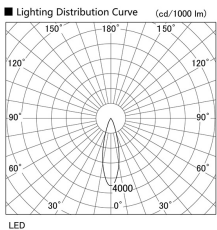

Item no. DD098-3030DW9030D

Series Name: Φ 150 Spark (Deep Cone)

White Reflector

Installation	Recessed mount
Type	
Fixture wattage	30.3W
Beam angle	28 deg
Color Temp.	3000K
CRI	Ra>90
Luminous	2606 lm
Body	Die-cast aluminum alloy
Body finish	N/A
Trim finish	White
Reflector finish	White
IP Rate	IP20
Light source	COB module
Input Voltage	AC220~240V
Dimming Type	Non-Dimmable
Certificate	CE, CCC
Cut Hole	150mm

Height (Weight)	Spot / Medium / Medium flood	Wide flood
65.3W	177 (1.4kg)	
48.5W	177 (1.5kg)	
44.3W	157 (1.2kg)	
33.8W	168 (1.1kg)	157 (1.1kg)
30.3W	168 (1.1kg)	157 (1.1kg)
23.0W	138 (0.9kg)	127 (0.9kg)