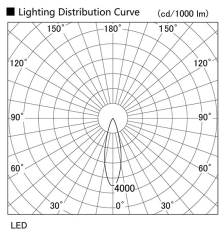

Item no. DD098-3030DW9030D

Series Name:  $\Phi$ 150 Spark (Deep Cone)

White Reflector

Installation	Recessed mount
Type	$\Phi$ 150 Spark (Deep Cone)
Fixture wattage	30.3W
Beam angle	28 deg
Color Temp.	3000K
CRI	Ra>90
Luminous	2606 lm
Body	Die-cast aluminum alloy
Body finish	N/A
Trim finish	White
Reflector finish	White
IP Rate	IP20
Light source	COB module
Input Voltage	AC220~240V
Dimming Type	Non-Dimmable
Certificate	CE, CCC
Cut Hole	150mm

Height (Weight)	Spot / Medium / Medium flood	Wide flood
65.3W	177 (1.4kg)	
48.5W	177 (1.5kg)	
44.3W	157 (1.2kg)	
33.8W	168 (1.1kg)	157 (1.1kg)
30.3W	168 (1.1kg)	157 (1.1kg)
23.0W	138 (0.9kg)	127 (0.9kg)