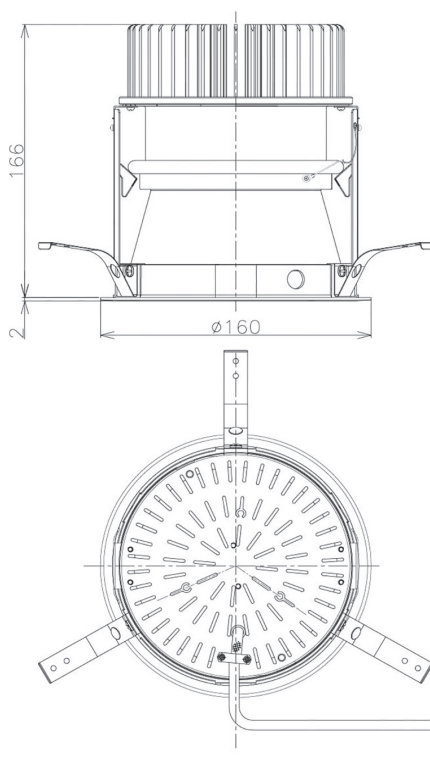

Item no. DD098-3030DW9030D

Series Name:  $\Phi$ 150 Spark (Deep Cone)

White Reflector

Installation	Recessed mount
Type	$\Phi$ 150 Spark (Deep Cone)
Fixture wattage	30.3W
Beam angle	28 deg
Color Temp.	3000K
CRI	Ra>90
Luminous	2606 lm
Body	Die-cast aluminum alloy
Body finish	N/A
Trim finish	White
Reflector finish	White
IP Rate	IP20
Light source	COB module
Input Voltage	AC220~240V
Dimming Type	Non-Dimmable
Certificate	CE, CCC
Cut Hole	150mm

Height (Weight)	Spot / Medium / Medium flood	Wide flood
65.3W	177 (1.4kg)	
48.5W	177 (1.5kg)	
44.3W	157 (1.2kg)	
33.8W	168 (1.1kg)	157 (1.1kg)
30.3W	168 (1.1kg)	157 (1.1kg)
23.0W	138 (0.9kg)	127 (0.9kg)