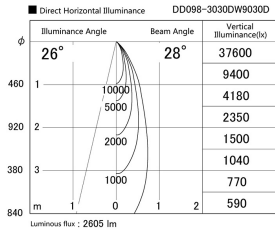

Item no. DD098-3030DW9030D

Series Name:  $\Phi$ 150 Spark (Deep Cone)

White Reflector

Installation	Recessed mount
Type	$\Phi$ 150 Spark (Deep Cone)
Fixture wattage	30.3W
Beam angle	28 deg
Color Temp.	3000K
CRI	Ra>90
Luminous	2606 lm
Body	Die-cast aluminum alloy
Body finish	N/A
Trim finish	White
Reflector finish	White
IP Rate	IP20
Light source	COB module
Input Voltage	AC220~240V
Dimming Type	Non-Dimmable
Certificate	CE, CCC
Cut Hole	150mm

Height (Weight)	Spot / Medium / Medium flood	Wide flood
65.3W	177 (1.4kg)	
48.5W	177 (1.5kg)	
44.3W	157 (1.2kg)	
33.8W	168 (1.1kg)	157 (1.1kg)
30.3W	168 (1.1kg)	157 (1.1kg)
23.0W	138 (0.9kg)	127 (0.9kg)