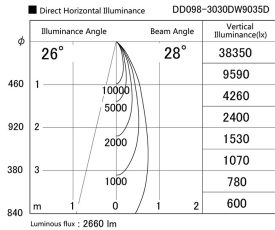

Item no. DD098-3030DW9035D

Series Name: Φ 150 Spark (Deep Cone)

White Reflector

Installation	Recessed mount
Type	
Fixture wattage	30.3W
Beam angle	28 deg
Color Temp.	3500K
CRI	Ra>90
Luminous	2658 lm
Body	Die-cast aluminum alloy
Body finish	N/A
Trim finish	White
Reflector finish	White
IP Rate	IP20
Light source	COB module
Input Voltage	AC220~240V
Dimming Type	Non-Dimmable
Certificate	CE, CCC
Cut Hole	150mm

Height (Weight)	Spot / Medium / Medium flood	Wide flood
65.3W	177 (1.4kg)	
48.5W	177 (1.5kg)	
44.3W	157 (1.2kg)	
33.8W	168 (1.1kg)	157 (1.1kg)
30.3W	168 (1.1kg)	157 (1.1kg)
23.0W	138 (0.9kg)	127 (0.9kg)