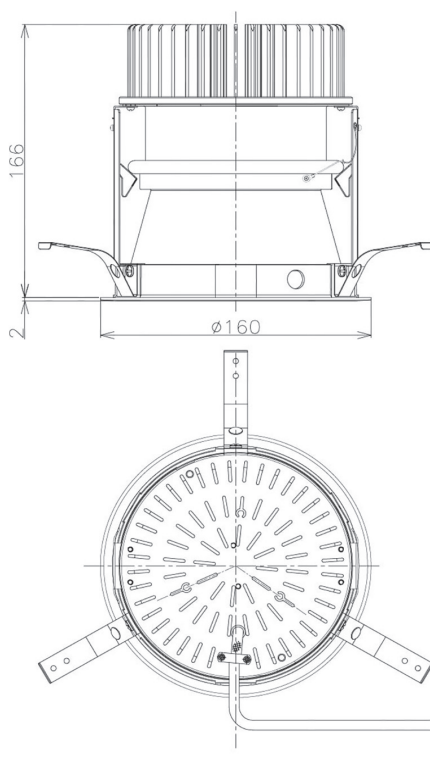

Item no. DD098-3030DW9035D

Series Name: Φ 150 Spark (Deep Cone)

White Reflector

Installation	Recessed mount
Type	
Fixture wattage	30.3W
Beam angle	28 deg
Color Temp.	3500K
CRI	Ra>90
Luminous	2658 lm
Body	Die-cast aluminum alloy
Body finish	N/A
Trim finish	White
Reflector finish	White
IP Rate	IP20
Light source	COB module
Input Voltage	AC220~240V
Dimming Type	Non-Dimmable
Certificate	CE, CCC
Cut Hole	150mm

Height (Weight)	Spot / Medium / Medium flood	Wide flood
65.3W	177 (1.4kg)	
48.5W	177 (1.5kg)	
44.3W	157 (1.2kg)	
33.8W	168 (1.1kg)	157 (1.1kg)
30.3W	168 (1.1kg)	157 (1.1kg)
23.0W	138 (0.9kg)	127 (0.9kg)