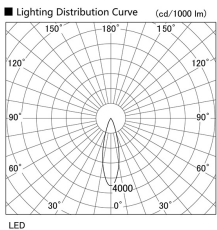

Item no. DD098-3030DW9035D

Series Name: Φ 150 Spark (Deep Cone)

White Reflector

Installation	Recessed mount
Type	
Fixture wattage	30.3W
Beam angle	28 deg
Color Temp.	3500K
CRI	Ra>90
Luminous	2658 lm
Body	Die-cast aluminum alloy
Body finish	N/A
Trim finish	White
Reflector finish	White
IP Rate	IP20
Light source	COB module
Input Voltage	AC220~240V
Dimming Type	Non-Dimmable
Certificate	CE, CCC
Cut Hole	150mm

Height (Weight)	Spot / Medium / Medium flood	Wide flood
65.3W	177 (1.4kg)	
48.5W	177 (1.5kg)	
44.3W	157 (1.2kg)	
33.8W	168 (1.1kg)	157 (1.1kg)
30.3W	168 (1.1kg)	157 (1.1kg)
23.0W	138 (0.9kg)	127 (0.9kg)