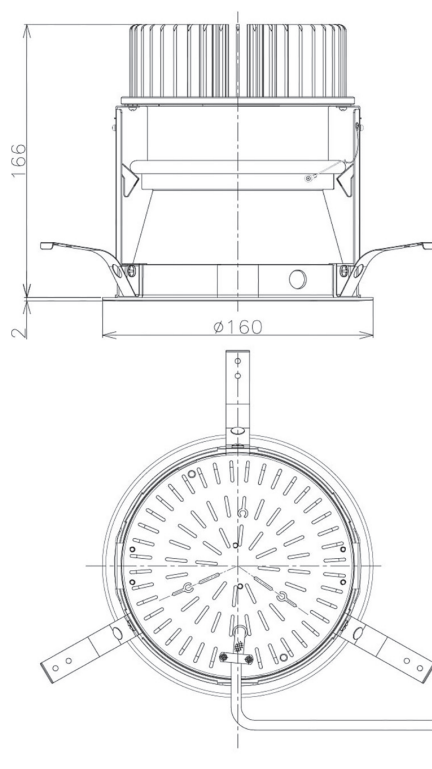

Item no. DD098-3030DW9040D

Series Name: Φ 150 Spark (Deep Cone)

White Reflector

Installation	Recessed mount
Type	
Fixture wattage	30.3W
Beam angle	28 deg
Color Temp.	4000K
CRI	Ra>90
Luminous	2684 lm
Body	Die-cast aluminum alloy
Body finish	N/A
Trim finish	White
Reflector finish	White
IP Rate	IP20
Light source	COB module
Input Voltage	AC220~240V
Dimming Type	Non-Dimmable
Certificate	CE, CCC
Cut Hole	150mm

Height (Weight)	Spot / Medium / Medium flood	Wide flood
65.3W	177 (1.4kg)	
48.5W	177 (1.5kg)	
44.3W	157 (1.2kg)	
33.8W	168 (1.1kg)	157 (1.1kg)
30.3W	168 (1.1kg)	157 (1.1kg)
23.0W	138 (0.9kg)	127 (0.9kg)