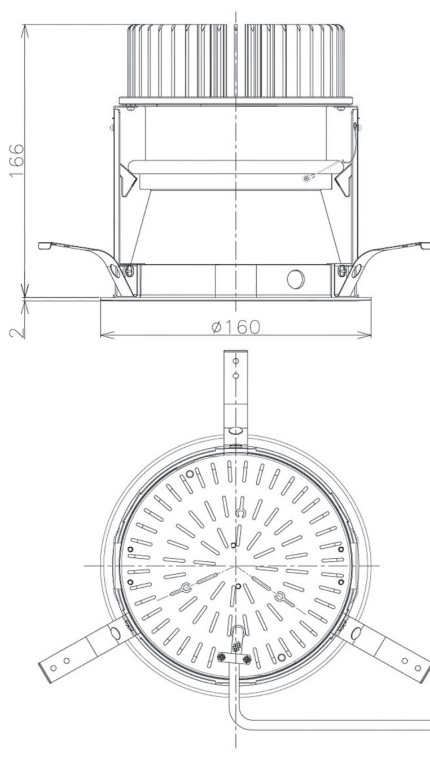

Item no. DD098-3030DW9040D

Series Name:  $\Phi$ 150 Spark (Deep Cone)

White Reflector

Installation	Recessed mount
Type	$\Phi$ 150 Spark (Deep Cone)
Fixture wattage	30.3W
Beam angle	28 deg
Color Temp.	4000K
CRI	Ra>90
Luminous	2684 lm
Body	Die-cast aluminum alloy
Body finish	N/A
Trim finish	White
Reflector finish	White
IP Rate	IP20
Light source	COB module
Input Voltage	AC220~240V
Dimming Type	Non-Dimmable
Certificate	CE, CCC
Cut Hole	150mm

Height (Weight)	Spot / Medium / Medium flood	Wide flood
65.3W	177 (1.4kg)	
48.5W	177 (1.5kg)	
44.3W	157 (1.2kg)	
33.8W	168 (1.1kg)	157 (1.1kg)
30.3W	168 (1.1kg)	157 (1.1kg)
23.0W	138 (0.9kg)	127 (0.9kg)