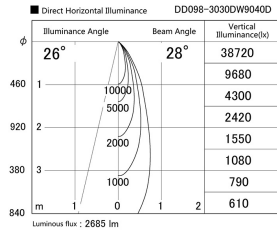

Item no. DD098-3030DW9040D

Series Name: Φ 150 Spark (Deep Cone)

White Reflector

Installation	Recessed mount
Type	
Fixture wattage	30.3W
Beam angle	28 deg
Color Temp.	4000K
CRI	Ra>90
Luminous	2684 lm
Body	Die-cast aluminum alloy
Body finish	N/A
Trim finish	White
Reflector finish	White
IP Rate	IP20
Light source	COB module
Input Voltage	AC220~240V
Dimming Type	Non-Dimmable
Certificate	CE, CCC
Cut Hole	150mm

Height (Weight)	Spot / Medium / Medium flood	Wide flood
65.3W	177 (1.4kg)	
48.5W	177 (1.5kg)	
44.3W	157 (1.2kg)	
33.8W	168 (1.1kg)	157 (1.1kg)
30.3W	168 (1.1kg)	157 (1.1kg)
23.0W	138 (0.9kg)	127 (0.9kg)