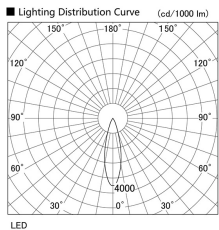

Item no. DD098-3030DW9040D

Series Name:  $\Phi$ 150 Spark (Deep Cone)

White Reflector

Installation	Recessed mount
Type	$\Phi$ 150 Spark (Deep Cone)
Fixture wattage	30.3W
Beam angle	28 deg
Color Temp.	4000K
CRI	Ra>90
Luminous	2684 lm
Body	Die-cast aluminum alloy
Body finish	N/A
Trim finish	White
Reflector finish	White
IP Rate	IP20
Light source	COB module
Input Voltage	AC220~240V
Dimming Type	Non-Dimmable
Certificate	CE, CCC
Cut Hole	150mm

Height (Weight)	Spot / Medium / Medium flood	Wide flood
65.3W	177 (1.4kg)	
48.5W	177 (1.5kg)	
44.3W	157 (1.2kg)	
33.8W	168 (1.1kg)	157 (1.1kg)
30.3W	168 (1.1kg)	157 (1.1kg)
23.0W	138 (0.9kg)	127 (0.9kg)