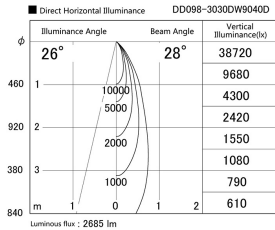

Item no. DD098-3030DW9040D

Series Name:  $\Phi$ 150 Spark (Deep Cone)

White Reflector

Installation	Recessed mount
Type	$\Phi$ 150 Spark (Deep Cone)
Fixture wattage	30.3W
Beam angle	28 deg
Color Temp.	4000K
CRI	Ra>90
Luminous	2684 lm
Body	Die-cast aluminum alloy
Body finish	N/A
Trim finish	White
Reflector finish	White
IP Rate	IP20
Light source	COB module
Input Voltage	AC220~240V
Dimming Type	Non-Dimmable
Certificate	CE, CCC
Cut Hole	150mm

Height (Weight)	Spot / Medium / Medium flood	Wide flood
65.3W	177 (1.4kg)	
48.5W	177 (1.5kg)	
44.3W	157 (1.2kg)	
33.8W	168 (1.1kg)	157 (1.1kg)
30.3W	168 (1.1kg)	157 (1.1kg)
23.0W	138 (0.9kg)	127 (0.9kg)