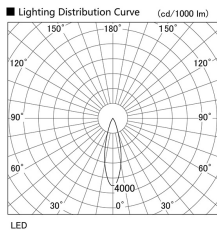

Item no. DD098-3030DW9040D

Series Name: Φ 150 Spark (Deep Cone)

White Reflector

Installation	Recessed mount
Type	
Fixture wattage	30.3W
Beam angle	28 deg
Color Temp.	4000K
CRI	Ra>90
Luminous	2684 lm
Body	Die-cast aluminum alloy
Body finish	N/A
Trim finish	White
Reflector finish	White
IP Rate	IP20
Light source	COB module
Input Voltage	AC220~240V
Dimming Type	Non-Dimmable
Certificate	CE, CCC
Cut Hole	150mm

Height (Weight)	Spot / Medium / Medium flood	Wide flood
65.3W	177 (1.4kg)	
48.5W	177 (1.5kg)	
44.3W	157 (1.2kg)	
33.8W	168 (1.1kg)	157 (1.1kg)
30.3W	168 (1.1kg)	157 (1.1kg)
23.0W	138 (0.9kg)	127 (0.9kg)