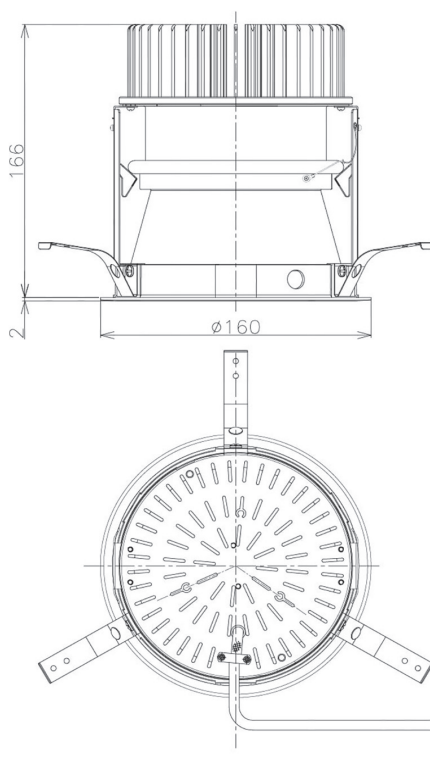

Item no. DD098-3030MB8530D

Series Name: Φ 150 Spark (Deep Cone)

Installation	Recessed mount
Type	Φ 150 Spark (Deep Cone)
Fixture wattage	30.3W
Beam angle	26 deg
Color Temp.	3000K
CRI	Ra>85
Luminous	3018 lm
Body	Die-cast aluminum alloy
Body finish	N/A
Trim finish	Black
Reflector finish	Mirror
IP Rate	IP20
Light source	COB module
Input Voltage	AC220~240V
Dimming Type	Non-Dimmable
Certificate	CE, CCC
Cut Hole	150mm

Height (Weight)	Spot / Medium / Medium flood	Wide flood
65.3W	177 (1.4kg)	
48.5W	177 (1.5kg)	
44.3W	157 (1.2kg)	
33.8W	168 (1.1kg)	157 (1.1kg)
30.3W	168 (1.1kg)	157 (1.1kg)
23.0W	138 (0.9kg)	127 (0.9kg)