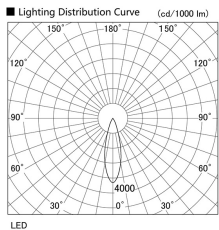

Item no. DD098-3030MB8530D

Series Name: Φ 150 Spark (Deep Cone)

Installation	Recessed mount
Type	Φ 150 Spark (Deep Cone)
Fixture wattage	30.3W
Beam angle	26 deg
Color Temp.	3000K
CRI	Ra>85
Luminous	3018 lm
Body	Die-cast aluminum alloy
Body finish	N/A
Trim finish	Black
Reflector finish	Mirror
IP Rate	IP20
Light source	COB module
Input Voltage	AC220~240V
Dimming Type	Non-Dimmable
Certificate	CE, CCC
Cut Hole	150mm

Height (Weight)	Spot / Medium / Medium flood	Wide flood
65.3W	177 (1.4kg)	
48.5W	177 (1.5kg)	
44.3W	157 (1.2kg)	
33.8W	168 (1.1kg)	157 (1.1kg)
30.3W	168 (1.1kg)	157 (1.1kg)
23.0W	138 (0.9kg)	127 (0.9kg)