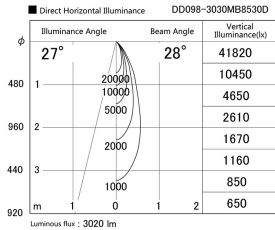

Item no. DD098-3030MB8530D

Series Name: Φ 150 Spark (Deep Cone)

Installation	Recessed mount
Type	Φ 150 Spark (Deep Cone)
Fixture wattage	30.3W
Beam angle	26 deg
Color Temp.	3000K
CRI	Ra>85
Luminous	3018 lm
Body	Die-cast aluminum alloy
Body finish	N/A
Trim finish	Black
Reflector finish	Mirror
IP Rate	IP20
Light source	COB module
Input Voltage	AC220~240V
Dimming Type	Non-Dimmable
Certificate	CE, CCC
Cut Hole	150mm

Height (Weight)	Spot / Medium / Medium flood	Wide flood
65.3W	177 (1.4kg)	
48.5W	177 (1.5kg)	
44.3W	157 (1.2kg)	
33.8W	168 (1.1kg)	157 (1.1kg)
30.3W	168 (1.1kg)	157 (1.1kg)
23.0W	138 (0.9kg)	127 (0.9kg)