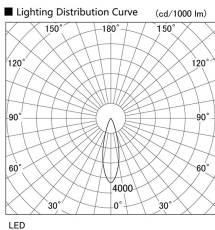

Item no. DD098-3030MB8535D

Series Name: Φ 150 Spark (Deep Cone)

Installation	Recessed mount
Type	Φ 150 Spark (Deep Cone)
Fixture wattage	30.3W
Beam angle	26 deg
Color Temp.	3500K
CRI	Ra>85
Luminous	3078 lm
Body	Die-cast aluminum alloy
Body finish	N/A
Trim finish	Black
Reflector finish	Mirror
IP Rate	IP20
Light source	COB module
Input Voltage	AC220~240V
Dimming Type	Non-Dimmable
Certificate	CE, CCC
Cut Hole	150mm

Height (Weight)	Spot / Medium / Medium flood	Wide flood
65.3W	177 (1.4kg)	
48.5W	177 (1.5kg)	
44.3W	157 (1.2kg)	
33.8W	168 (1.1kg)	157 (1.1kg)
30.3W	168 (1.1kg)	157 (1.1kg)
23.0W	138 (0.9kg)	127 (0.9kg)