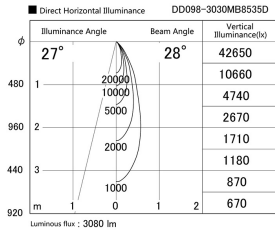

Item no. DD098-3030MB8535D

Series Name: Φ 150 Spark (Deep Cone)

Installation	Recessed mount
Type	Φ 150 Spark (Deep Cone)
Fixture wattage	30.3W
Beam angle	26 deg
Color Temp.	3500K
CRI	Ra>85
Luminous	3078 lm
Body	Die-cast aluminum alloy
Body finish	N/A
Trim finish	Black
Reflector finish	Mirror
IP Rate	IP20
Light source	COB module
Input Voltage	AC220~240V
Dimming Type	Non-Dimmable
Certificate	CE, CCC
Cut Hole	150mm

Height (Weight)	Spot / Medium / Medium flood	Wide flood
65.3W	177 (1.4kg)	
48.5W	177 (1.5kg)	
44.3W	157 (1.2kg)	
33.8W	168 (1.1kg)	157 (1.1kg)
30.3W	168 (1.1kg)	157 (1.1kg)
23.0W	138 (0.9kg)	127 (0.9kg)