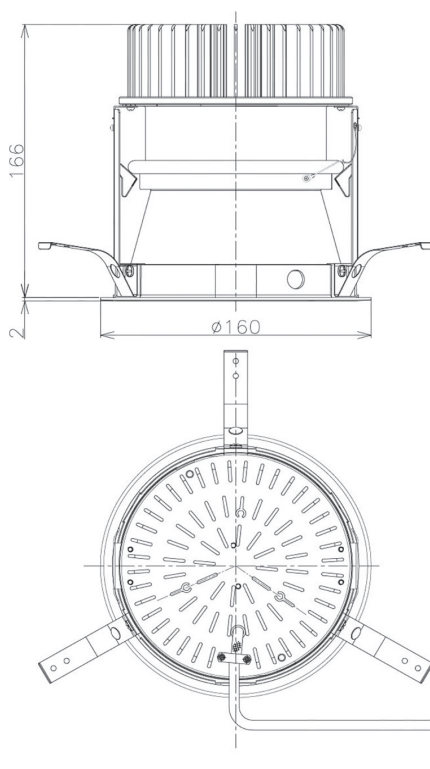

Item no. DD098-3030MB8535D

Series Name: Φ 150 Spark (Deep Cone)

Installation	Recessed mount
Type	Φ 150 Spark (Deep Cone)
Fixture wattage	30.3W
Beam angle	26 deg
Color Temp.	3500K
CRI	Ra>85
Luminous	3078 lm
Body	Die-cast aluminum alloy
Body finish	N/A
Trim finish	Black
Reflector finish	Mirror
IP Rate	IP20
Light source	COB module
Input Voltage	AC220~240V
Dimming Type	Non-Dimmable
Certificate	CE, CCC
Cut Hole	150mm

Height (Weight)	Spot / Medium / Medium flood	Wide flood
65.3W	177 (1.4kg)	
48.5W	177 (1.5kg)	
44.3W	157 (1.2kg)	
33.8W	168 (1.1kg)	157 (1.1kg)
30.3W	168 (1.1kg)	157 (1.1kg)
23.0W	138 (0.9kg)	127 (0.9kg)