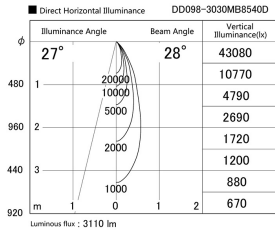

Item no. DD098-3030MB8540D

Series Name: Φ 150 Spark (Deep Cone)

Installation	Recessed mount
Type	
Fixture wattage	30.3W
Beam angle	26 deg
Color Temp.	4000K
CRI	Ra>85
Luminous	3109 lm
Body	Die-cast aluminum alloy
Body finish	N/A
Trim finish	Black
Reflector finish	Mirror
IP Rate	IP20
Light source	COB module
Input Voltage	AC220~240V
Dimming Type	Non-Dimmable
Certificate	CE, CCC
Cut Hole	150mm

Height (Weight)	Spot / Medium / Medium flood	Wide flood
65.3W	177 (1.4kg)	
48.5W	177 (1.5kg)	
44.3W	157 (1.2kg)	
33.8W	168 (1.1kg)	157 (1.1kg)
30.3W	168 (1.1kg)	157 (1.1kg)
23.0W	138 (0.9kg)	127 (0.9kg)