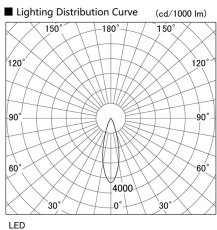

Item no. DD098-3030MB8540D

Series Name: Φ 150 Spark (Deep Cone)

Installation	Recessed mount
Type	
Fixture wattage	30.3W
Beam angle	26 deg
Color Temp.	4000K
CRI	Ra>85
Luminous	3109 lm
Body	Die-cast aluminum alloy
Body finish	N/A
Trim finish	Black
Reflector finish	Mirror
IP Rate	IP20
Light source	COB module
Input Voltage	AC220~240V
Dimming Type	Non-Dimmable
Certificate	CE, CCC
Cut Hole	150mm

Height (Weight)	Spot / Medium / Medium flood	Wide flood
65.3W	177 (1.4kg)	
48.5W	177 (1.5kg)	
44.3W	157 (1.2kg)	
33.8W	168 (1.1kg)	157 (1.1kg)
30.3W	168 (1.1kg)	157 (1.1kg)
23.0W	138 (0.9kg)	127 (0.9kg)