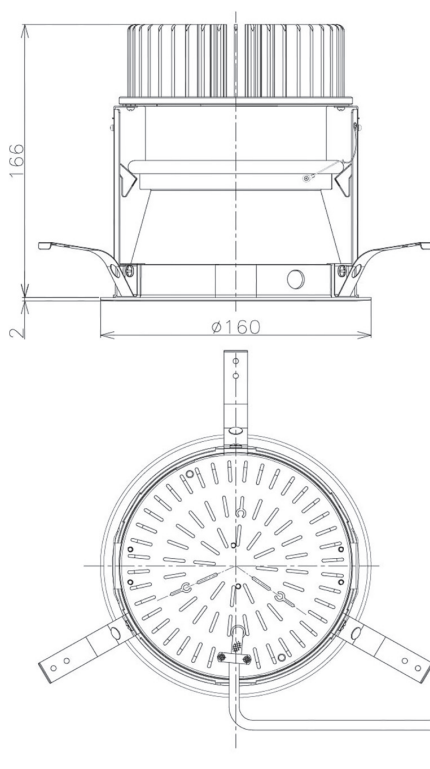

Item no. DD098-3030MB8540D

Series Name: Φ 150 Spark (Deep Cone)

Installation	Recessed mount
Type	
Fixture wattage	30.3W
Beam angle	26 deg
Color Temp.	4000K
CRI	Ra>85
Luminous	3109 lm
Body	Die-cast aluminum alloy
Body finish	N/A
Trim finish	Black
Reflector finish	Mirror
IP Rate	IP20
Light source	COB module
Input Voltage	AC220~240V
Dimming Type	Non-Dimmable
Certificate	CE, CCC
Cut Hole	150mm

Height (Weight)	Spot / Medium / Medium flood	Wide flood
65.3W	177 (1.4kg)	
48.5W	177 (1.5kg)	
44.3W	157 (1.2kg)	
33.8W	168 (1.1kg)	157 (1.1kg)
30.3W	168 (1.1kg)	157 (1.1kg)
23.0W	138 (0.9kg)	127 (0.9kg)