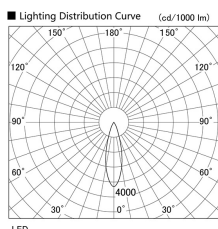

Item no. DD098-3030MB9030D

Series Name: Φ 150 Spark (Deep Cone)

Installation	Recessed mount
Type	Φ 150 Spark (Deep Cone)
Fixture wattage	30.3W
Beam angle	26 deg
Color Temp.	3000K
CRI	Ra>90
Luminous	2744 lm
Body	Die-cast aluminum alloy
Body finish	N/A
Trim finish	Black
Reflector finish	Mirror
IP Rate	IP20
Light source	COB module
Input Voltage	AC220~240V
Dimming Type	Non-Dimmable
Certificate	CE, CCC
Cut Hole	150mm

Height (Weight)	Spot / Medium / Medium flood	Wide flood
65.3W	177 (1.4kg)	
48.5W	177 (1.5kg)	
44.3W	157 (1.2kg)	
33.8W	168 (1.1kg)	157 (1.1kg)
30.3W	168 (1.1kg)	157 (1.1kg)
23.0W	138 (0.9kg)	127 (0.9kg)