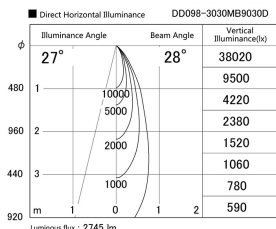

Item no. DD098-3030MB9030D

Series Name: Φ 150 Spark (Deep Cone)

Installation	Recessed mount
Type	Φ 150 Spark (Deep Cone)
Fixture wattage	30.3W
Beam angle	26 deg
Color Temp.	3000K
CRI	Ra>90
Luminous	2744 lm
Body	Die-cast aluminum alloy
Body finish	N/A
Trim finish	Black
Reflector finish	Mirror
IP Rate	IP20
Light source	COB module
Input Voltage	AC220~240V
Dimming Type	Non-Dimmable
Certificate	CE, CCC
Cut Hole	150mm

Height (Weight)	Spot / Medium / Medium flood	Wide flood
65.3W	177 (1.4kg)	
48.5W	177 (1.5kg)	
44.3W	157 (1.2kg)	
33.8W	168 (1.1kg)	157 (1.1kg)
30.3W	168 (1.1kg)	157 (1.1kg)
23.0W	138 (0.9kg)	127 (0.9kg)