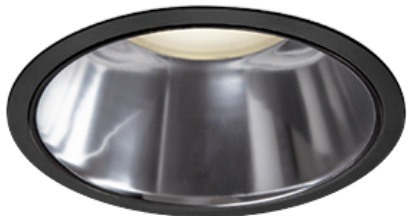

Item no. DD098-3030MB9030D

Series Name: Φ 150 Spark (Deep Cone)

Installation	Recessed mount
Type	Φ 150 Spark (Deep Cone)
Fixture wattage	30.3W
Beam angle	26 deg
Color Temp.	3000K
CRI	Ra>90
Luminous	2744 lm
Body	Die-cast aluminum alloy
Body finish	N/A
Trim finish	Black
Reflector finish	Mirror
IP Rate	IP20
Light source	COB module
Input Voltage	AC220~240V
Dimming Type	Non-Dimmable
Certificate	CE, CCC
Cut Hole	150mm

Height (Weight)	Spot / Medium / Medium flood	Wide flood
65.3W	177 (1.4kg)	
48.5W	177 (1.5kg)	
44.3W	157 (1.2kg)	
33.8W	168 (1.1kg)	157 (1.1kg)
30.3W	168 (1.1kg)	157 (1.1kg)
23.0W	138 (0.9kg)	127 (0.9kg)