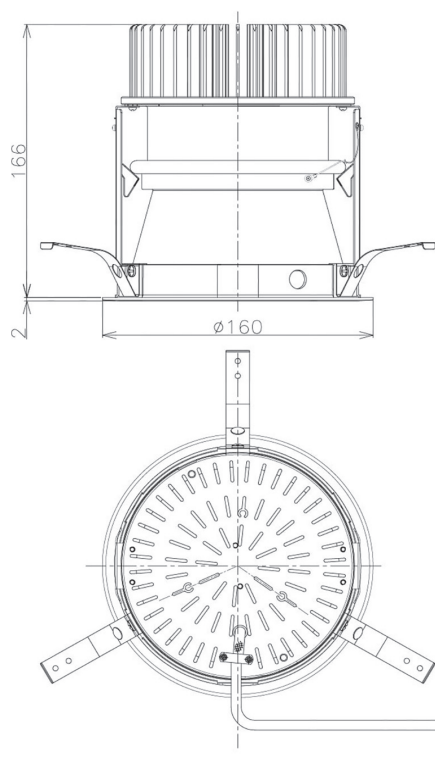

Item no. DD098-3030MB9030D

Series Name: Φ 150 Spark (Deep Cone)

Installation	Recessed mount
Type	Φ 150 Spark (Deep Cone)
Fixture wattage	30.3W
Beam angle	26 deg
Color Temp.	3000K
CRI	Ra>90
Luminous	2744 lm
Body	Die-cast aluminum alloy
Body finish	N/A
Trim finish	Black
Reflector finish	Mirror
IP Rate	IP20
Light source	COB module
Input Voltage	AC220~240V
Dimming Type	Non-Dimmable
Certificate	CE, CCC
Cut Hole	150mm

Height (Weight)	Spot / Medium / Medium flood	Wide flood
65.3W	177 (1.4kg)	
48.5W	177 (1.5kg)	
44.3W	157 (1.2kg)	
33.8W	168 (1.1kg)	157 (1.1kg)
30.3W	168 (1.1kg)	157 (1.1kg)
23.0W	138 (0.9kg)	127 (0.9kg)