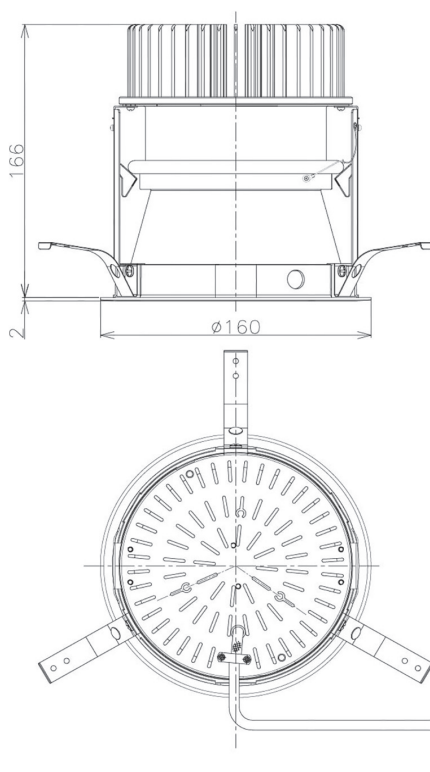

Item no. DD098-3030MB9035D

Series Name:  $\Phi$ 150 Spark (Deep Cone)

Installation	Recessed mount
Type	$\Phi$ 150 Spark (Deep Cone)
Fixture wattage	30.3W
Beam angle	26 deg
Color Temp.	3500K
CRI	Ra>90
Luminous	2799 lm
Body	Die-cast aluminum alloy
Body finish	N/A
Trim finish	Black
Reflector finish	Mirror
IP Rate	IP20
Light source	COB module
Input Voltage	AC220~240V
Dimming Type	Non-Dimmable
Certificate	CE, CCC
Cut Hole	150mm

Height (Weight)	Spot / Medium / Medium flood	Wide flood
65.3W	177 (1.4kg)	
48.5W	177 (1.5kg)	
44.3W	157 (1.2kg)	
33.8W	168 (1.1kg)	157 (1.1kg)
30.3W	168 (1.1kg)	157 (1.1kg)
23.0W	138 (0.9kg)	127 (0.9kg)