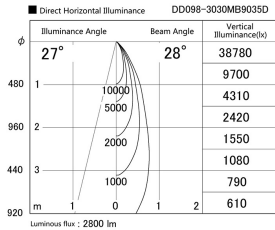

Item no. DD098-3030MB9035D

Series Name:  $\Phi$ 150 Spark (Deep Cone)

Installation	Recessed mount
Type	$\Phi$ 150 Spark (Deep Cone)
Fixture wattage	30.3W
Beam angle	26 deg
Color Temp.	3500K
CRI	Ra>90
Luminous	2799 lm
Body	Die-cast aluminum alloy
Body finish	N/A
Trim finish	Black
Reflector finish	Mirror
IP Rate	IP20
Light source	COB module
Input Voltage	AC220~240V
Dimming Type	Non-Dimmable
Certificate	CE, CCC
Cut Hole	150mm

Height (Weight)	Spot / Medium / Medium flood	Wide flood
65.3W	177 (1.4kg)	
48.5W	177 (1.5kg)	
44.3W	157 (1.2kg)	
33.8W	168 (1.1kg)	157 (1.1kg)
30.3W	168 (1.1kg)	157 (1.1kg)
23.0W	138 (0.9kg)	127 (0.9kg)