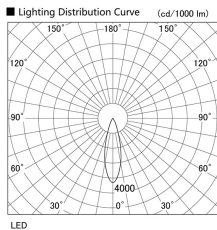

Item no. DD098-3030MB9035D

Series Name:  $\Phi$ 150 Spark (Deep Cone)

Installation	Recessed mount
Type	$\Phi$ 150 Spark (Deep Cone)
Fixture wattage	30.3W
Beam angle	26 deg
Color Temp.	3500K
CRI	Ra>90
Luminous	2799 lm
Body	Die-cast aluminum alloy
Body finish	N/A
Trim finish	Black
Reflector finish	Mirror
IP Rate	IP20
Light source	COB module
Input Voltage	AC220~240V
Dimming Type	Non-Dimmable
Certificate	CE, CCC
Cut Hole	150mm

Height (Weight)	Spot / Medium / Medium flood	Wide flood
65.3W	177 (1.4kg)	
48.5W	177 (1.5kg)	
44.3W	157 (1.2kg)	
33.8W	168 (1.1kg)	157 (1.1kg)
30.3W	168 (1.1kg)	157 (1.1kg)
23.0W	138 (0.9kg)	127 (0.9kg)