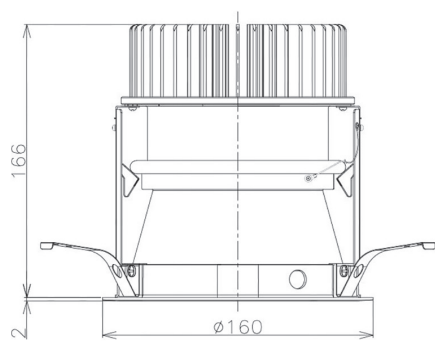

Item no. DD098-3030MW8035D

Series Name: Φ 150 Spark (Deep Cone)

Installation	Recessed mount
Type	
Fixture wattage	30.3W
Beam angle	26 deg
Color Temp.	3500K
CRI	Ra>90
Luminous	3275 lm
Body	Die-cast aluminum alloy
Body finish	N/A
Trim finish	White
Reflector finish	Mirror
IP Rate	IP20
Light source	COB module
Input Voltage	AC220~240V
Dimming Type	Non-Dimmable
Certificate	CE, CCC
Cut Hole	150mm

Height (Weight)	Spot / Medium / Medium flood	Wide flood
65.3W	177 (1.4kg)	
48.5W	177 (1.5kg)	
44.3W	157 (1.2kg)	
33.8W	168 (1.1kg)	157 (1.1kg)
30.3W	168 (1.1kg)	157 (1.1kg)
23.0W	138 (0.9kg)	127 (0.9kg)