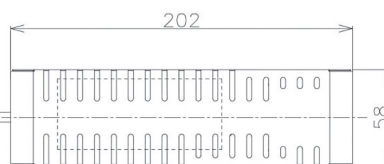

Item no. DD098-3030MW8035D

Series Name: Φ 150 Spark (Deep Cone)

Installation	Recessed mount
Type	
Fixture wattage	30.3W
Beam angle	26 deg
Color Temp.	3500K
CRI	Ra>90
Luminous	3275 lm
Body	Die-cast aluminum alloy
Body finish	N/A
Trim finish	White
Reflector finish	Mirror
IP Rate	IP20
Light source	COB module
Input Voltage	AC220~240V
Dimming Type	Non-Dimmable
Certificate	CE, CCC
Cut Hole	150mm

Height (Weight)	Spot / Medium / Medium flood	Wide flood
65.3W	177 (1.4kg)	
48.5W	177 (1.5kg)	
44.3W	157 (1.2kg)	
33.8W	168 (1.1kg)	157 (1.1kg)
30.3W	168 (1.1kg)	157 (1.1kg)
23.0W	138 (0.9kg)	127 (0.9kg)