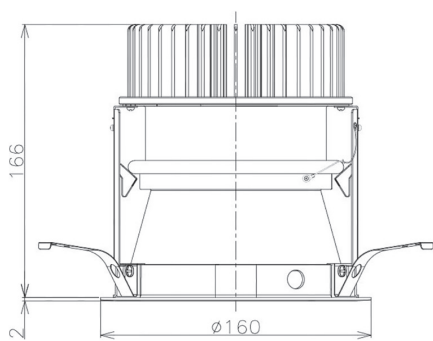

Item no. DD098-3030MW8035D

Series Name: Φ 150 Spark (Deep Cone)

Installation	Recessed mount
Type	Φ 150 Spark (Deep Cone)
Fixture wattage	30.3W
Beam angle	26 deg
Color Temp.	3500K
CRI	Ra>90
Luminous	3275 lm
Body	Die-cast aluminum alloy
Body finish	N/A
Trim finish	White
Reflector finish	Mirror
IP Rate	IP20
Light source	COB module
Input Voltage	AC220~240V
Dimming Type	Non-Dimmable
Certificate	CE, CCC
Cut Hole	150mm

Height (Weight)	Spot / Medium / Medium flood	Wide flood
65.3W	177 (1.4kg)	
48.5W	177 (1.5kg)	
44.3W	157 (1.2kg)	
33.8W	168 (1.1kg)	157 (1.1kg)
30.3W	168 (1.1kg)	157 (1.1kg)
23.0W	138 (0.9kg)	127 (0.9kg)