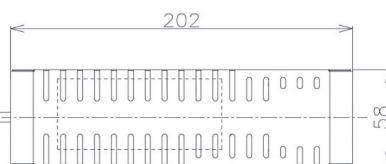

Item no. DD098-3030MW8035D

Series Name: Φ 150 Spark (Deep Cone)

Installation	Recessed mount
Type	Φ 150 Spark (Deep Cone)
Fixture wattage	30.3W
Beam angle	26 deg
Color Temp.	3500K
CRI	Ra>90
Luminous	3275 lm
Body	Die-cast aluminum alloy
Body finish	N/A
Trim finish	White
Reflector finish	Mirror
IP Rate	IP20
Light source	COB module
Input Voltage	AC220~240V
Dimming Type	Non-Dimmable
Certificate	CE, CCC
Cut Hole	150mm

Height (Weight)	Spot / Medium / Medium flood	Wide flood
65.3W	177 (1.4kg)	
48.5W	177 (1.5kg)	
44.3W	157 (1.2kg)	
33.8W	168 (1.1kg)	157 (1.1kg)
30.3W	168 (1.1kg)	157 (1.1kg)
23.0W	138 (0.9kg)	127 (0.9kg)