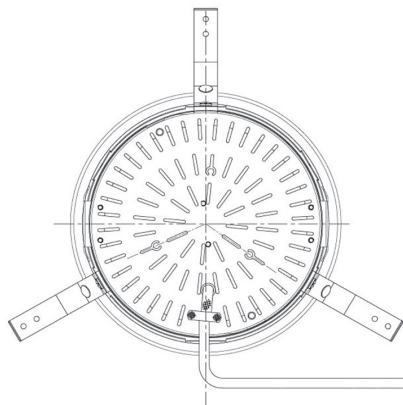

Item no. DD098-3030MW8035D

Series Name: Φ 150 Spark (Deep Cone)

Installation	Recessed mount
Type	Φ 150 Spark (Deep Cone)
Fixture wattage	30.3W
Beam angle	26 deg
Color Temp.	3500K
CRI	Ra>90
Luminous	3275 lm
Body	Die-cast aluminum alloy
Body finish	N/A
Trim finish	White
Reflector finish	Mirror
IP Rate	IP20
Light source	COB module
Input Voltage	AC220~240V
Dimming Type	Non-Dimmable
Certificate	CE, CCC
Cut Hole	150mm

Height (Weight)	Spot / Medium / Medium flood	Wide flood
65.3W	177 (1.4kg)	
48.5W	177 (1.5kg)	
44.3W	157 (1.2kg)	
33.8W	168 (1.1kg)	157 (1.1kg)
30.3W	168 (1.1kg)	157 (1.1kg)
23.0W	138 (0.9kg)	127 (0.9kg)