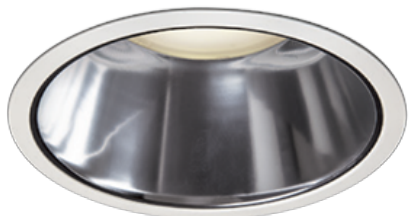

Item no. DD098-3030MW8035D

Series Name: Φ 150 Spark (Deep Cone)

Installation	Recessed mount
Type	
Fixture wattage	30.3W
Beam angle	26 deg
Color Temp.	3500K
CRI	Ra>90
Luminous	3275 lm
Body	Die-cast aluminum alloy
Body finish	N/A
Trim finish	White
Reflector finish	Mirror
IP Rate	IP20
Light source	COB module
Input Voltage	AC220~240V
Dimming Type	Non-Dimmable
Certificate	CE, CCC
Cut Hole	150mm

Height (Weight)	Spot / Medium / Medium flood	Wide flood
65.3W	177 (1.4kg)	
48.5W	177 (1.5kg)	
44.3W	157 (1.2kg)	
33.8W	168 (1.1kg)	157 (1.1kg)
30.3W	168 (1.1kg)	157 (1.1kg)
23.0W	138 (0.9kg)	127 (0.9kg)