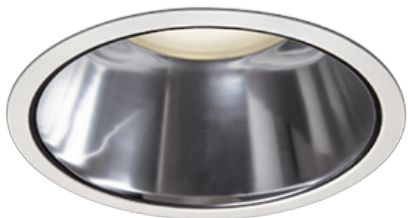

Item no. DD098-3030MW8035D

Series Name: Φ 150 Spark (Deep Cone)

Installation	Recessed mount
Type	Φ 150 Spark (Deep Cone)
Fixture wattage	30.3W
Beam angle	26 deg
Color Temp.	3500K
CRI	Ra>90
Luminous	3275 lm
Body	Die-cast aluminum alloy
Body finish	N/A
Trim finish	White
Reflector finish	Mirror
IP Rate	IP20
Light source	COB module
Input Voltage	AC220~240V
Dimming Type	Non-Dimmable
Certificate	CE, CCC
Cut Hole	150mm

Height (Weight)	Spot / Medium / Medium flood	Wide flood
65.3W	177 (1.4kg)	
48.5W	177 (1.5kg)	
44.3W	157 (1.2kg)	
33.8W	168 (1.1kg)	157 (1.1kg)
30.3W	168 (1.1kg)	157 (1.1kg)
23.0W	138 (0.9kg)	127 (0.9kg)