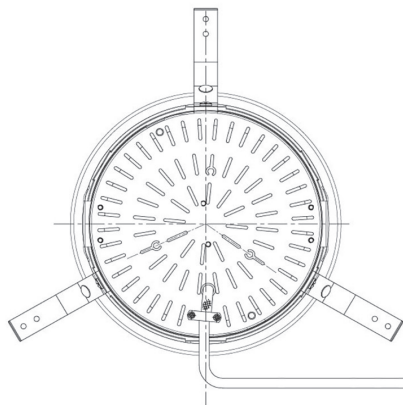

Item no. DD098-3030MW8035D

Series Name: Φ 150 Spark (Deep Cone)

Installation	Recessed mount
Type	
Fixture wattage	30.3W
Beam angle	26 deg
Color Temp.	3500K
CRI	Ra>90
Luminous	3275 lm
Body	Die-cast aluminum alloy
Body finish	N/A
Trim finish	White
Reflector finish	Mirror
IP Rate	IP20
Light source	COB module
Input Voltage	AC220~240V
Dimming Type	Non-Dimmable
Certificate	CE, CCC
Cut Hole	150mm

Height (Weight)	Spot / Medium / Medium flood	Wide flood
65.3W	177 (1.4kg)	
48.5W	177 (1.5kg)	
44.3W	157 (1.2kg)	
33.8W	168 (1.1kg)	157 (1.1kg)
30.3W	168 (1.1kg)	157 (1.1kg)
23.0W	138 (0.9kg)	127 (0.9kg)