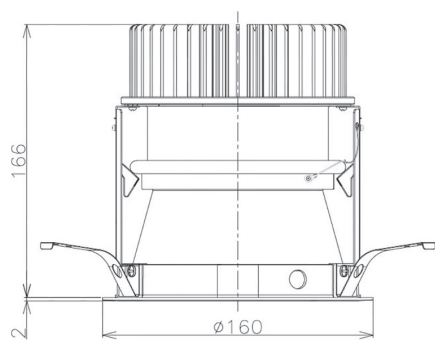

Item no. DD098-3030MW8040D

Series Name:  $\Phi$ 150 Spark (Deep Cone)

Installation	Recessed mount
Type	$\Phi$ 150 Spark (Deep Cone)
Fixture wattage	30.3W
Beam angle	26 deg
Color Temp.	4000K
CRI	Ra>90
Luminous	3307 lm
Body	Die-cast aluminum alloy
Body finish	N/A
Trim finish	White
Reflector finish	Mirror
IP Rate	IP20
Light source	COB module
Input Voltage	AC220~240V
Dimming Type	Non-Dimmable
Certificate	CE, CCC
Cut Hole	150mm

Height (Weight)	Spot / Medium / Medium flood	Wide flood
65.3W	177 (1.4kg)	
48.5W	177 (1.5kg)	
44.3W	157 (1.2kg)	
33.8W	168 (1.1kg)	157 (1.1kg)
30.3W	168 (1.1kg)	157 (1.1kg)
23.0W	138 (0.9kg)	127 (0.9kg)