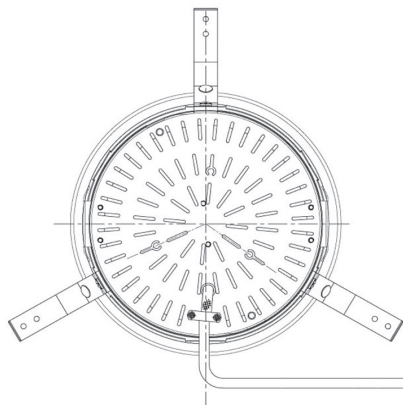

Item no. DD098-3030MW8040D

Series Name:  $\Phi$ 150 Spark (Deep Cone)

Installation	Recessed mount
Type	$\Phi$ 150 Spark (Deep Cone)
Fixture wattage	30.3W
Beam angle	26 deg
Color Temp.	4000K
CRI	Ra>90
Luminous	3307 lm
Body	Die-cast aluminum alloy
Body finish	N/A
Trim finish	White
Reflector finish	Mirror
IP Rate	IP20
Light source	COB module
Input Voltage	AC220~240V
Dimming Type	Non-Dimmable
Certificate	CE, CCC
Cut Hole	150mm

Height (Weight)	Spot / Medium / Medium flood	Wide flood
65.3W	177 (1.4kg)	
48.5W	177 (1.5kg)	
44.3W	157 (1.2kg)	
33.8W	168 (1.1kg)	157 (1.1kg)
30.3W	168 (1.1kg)	157 (1.1kg)
23.0W	138 (0.9kg)	127 (0.9kg)