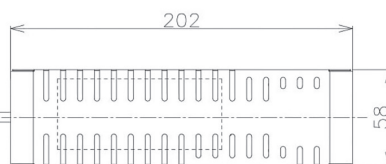

Item no. DD098-3030MW8040D

Series Name:  $\Phi$ 150 Spark (Deep Cone)

Installation	Recessed mount
Type	$\Phi$ 150 Spark (Deep Cone)
Fixture wattage	30.3W
Beam angle	26 deg
Color Temp.	4000K
CRI	Ra>90
Luminous	3307 lm
Body	Die-cast aluminum alloy
Body finish	N/A
Trim finish	White
Reflector finish	Mirror
IP Rate	IP20
Light source	COB module
Input Voltage	AC220~240V
Dimming Type	Non-Dimmable
Certificate	CE, CCC
Cut Hole	150mm

Height (Weight)	Spot / Medium / Medium flood	Wide flood
65.3W	177 (1.4kg)	
48.5W	177 (1.5kg)	
44.3W	157 (1.2kg)	
33.8W	168 (1.1kg)	157 (1.1kg)
30.3W	168 (1.1kg)	157 (1.1kg)
23.0W	138 (0.9kg)	127 (0.9kg)