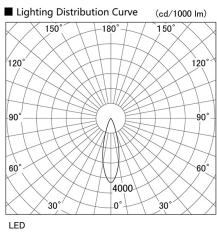

Item no. DD098-3030MW8535D

Series Name:  $\Phi$ 150 Spark (Deep Cone)

Installation	Recessed mount
Type	$\Phi$ 150 Spark (Deep Cone)
Fixture wattage	30.3W
Beam angle	26 deg
Color Temp.	3500K
CRI	Ra>85
Luminous	3078 lm
Body	Die-cast aluminum alloy
Body finish	N/A
Trim finish	White
Reflector finish	Mirror
IP Rate	IP20
Light source	COB module
Input Voltage	AC220~240V
Dimming Type	Non-Dimmable
Certificate	CE, CCC
Cut Hole	150mm

Height (Weight)	Spot / Medium / Medium flood	Wide flood
65.3W	177 (1.4kg)	
48.5W	177 (1.5kg)	
44.3W	157 (1.2kg)	
33.8W	168 (1.1kg)	157 (1.1kg)
30.3W	168 (1.1kg)	157 (1.1kg)
23.0W	138 (0.9kg)	127 (0.9kg)