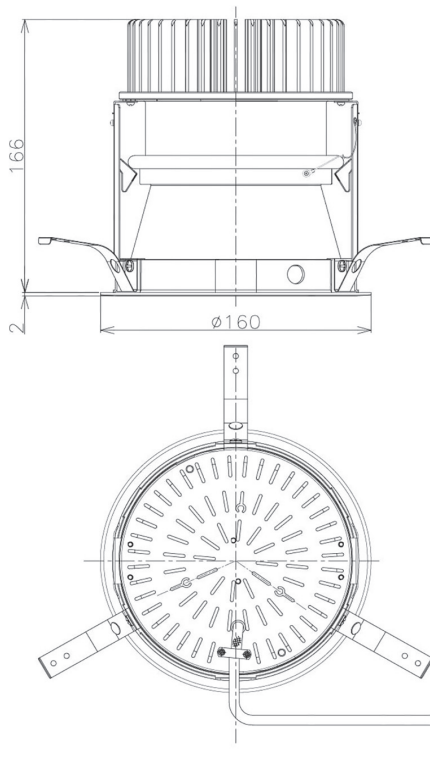

Item no. DD098-3030MW8535D

Series Name:  $\Phi$ 150 Spark (Deep Cone)

Installation	Recessed mount
Type	$\Phi$ 150 Spark (Deep Cone)
Fixture wattage	30.3W
Beam angle	26 deg
Color Temp.	3500K
CRI	Ra>85
Luminous	3078 lm
Body	Die-cast aluminum alloy
Body finish	N/A
Trim finish	White
Reflector finish	Mirror
IP Rate	IP20
Light source	COB module
Input Voltage	AC220~240V
Dimming Type	Non-Dimmable
Certificate	CE, CCC
Cut Hole	150mm

Height (Weight)	Spot / Medium / Medium flood	Wide flood
65.3W	177 (1.4kg)	
48.5W	177 (1.5kg)	
44.3W	157 (1.2kg)	
33.8W	168 (1.1kg)	157 (1.1kg)
30.3W	168 (1.1kg)	157 (1.1kg)
23.0W	138 (0.9kg)	127 (0.9kg)