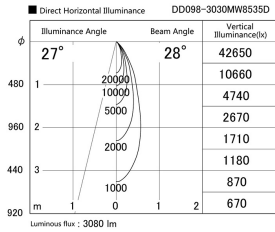

Item no. DD098-3030MW8535D

Series Name:  $\Phi$ 150 Spark (Deep Cone)

Installation	Recessed mount
Type	$\Phi$ 150 Spark (Deep Cone)
Fixture wattage	30.3W
Beam angle	26 deg
Color Temp.	3500K
CRI	Ra>85
Luminous	3078 lm
Body	Die-cast aluminum alloy
Body finish	N/A
Trim finish	White
Reflector finish	Mirror
IP Rate	IP20
Light source	COB module
Input Voltage	AC220~240V
Dimming Type	Non-Dimmable
Certificate	CE, CCC
Cut Hole	150mm

Height (Weight)	Spot / Medium / Medium flood	Wide flood
65.3W	177 (1.4kg)	
48.5W	177 (1.5kg)	
44.3W	157 (1.2kg)	
33.8W	168 (1.1kg)	157 (1.1kg)
30.3W	168 (1.1kg)	157 (1.1kg)
23.0W	138 (0.9kg)	127 (0.9kg)