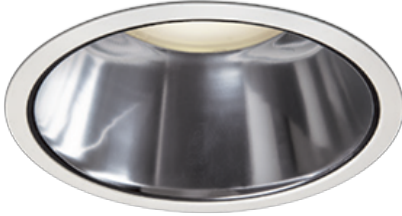

Item no. DD098-3030MW8535D

Series Name:  $\Phi$ 150 Spark (Deep Cone)

Installation	Recessed mount
Type	$\Phi$ 150 Spark (Deep Cone)
Fixture wattage	30.3W
Beam angle	26 deg
Color Temp.	3500K
CRI	Ra>85
Luminous	3078 lm
Body	Die-cast aluminum alloy
Body finish	N/A
Trim finish	White
Reflector finish	Mirror
IP Rate	IP20
Light source	COB module
Input Voltage	AC220~240V
Dimming Type	Non-Dimmable
Certificate	CE, CCC
Cut Hole	150mm

Height (Weight)	Spot / Medium / Medium flood	Wide flood
65.3W	177 (1.4kg)	
48.5W	177 (1.5kg)	
44.3W	157 (1.2kg)	
33.8W	168 (1.1kg)	157 (1.1kg)
30.3W	168 (1.1kg)	157 (1.1kg)
23.0W	138 (0.9kg)	127 (0.9kg)