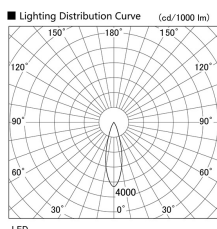

Item no. DD098-3030MW8540D

Series Name: Φ 150 Spark (Deep Cone)

Installation	Recessed mount
Type	
Fixture wattage	30.3W
Beam angle	26 deg
Color Temp.	4000K
CRI	Ra>85
Luminous	3109 lm
Body	Die-cast aluminum alloy
Body finish	N/A
Trim finish	White
Reflector finish	Mirror
IP Rate	IP20
Light source	COB module
Input Voltage	AC220~240V
Dimming Type	Non-Dimmable
Certificate	CE, CCC
Cut Hole	150mm

Height (Weight)	Spot / Medium / Medium flood	Wide flood
65.3W	177 (1.4kg)	
48.5W	177 (1.5kg)	
44.3W	157 (1.2kg)	
33.8W	168 (1.1kg)	157 (1.1kg)
30.3W	168 (1.1kg)	157 (1.1kg)
23.0W	138 (0.9kg)	127 (0.9kg)