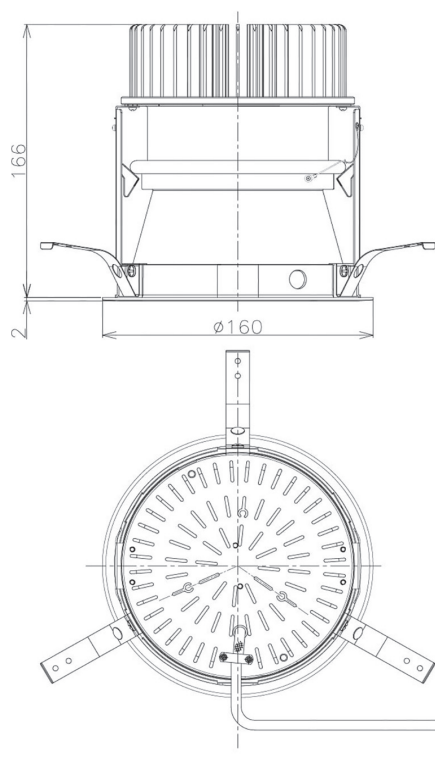

Item no. DD098-3030MW8540D

Series Name: Φ 150 Spark (Deep Cone)

Installation	Recessed mount
Type	
Fixture wattage	30.3W
Beam angle	26 deg
Color Temp.	4000K
CRI	Ra>85
Luminous	3109 lm
Body	Die-cast aluminum alloy
Body finish	N/A
Trim finish	White
Reflector finish	Mirror
IP Rate	IP20
Light source	COB module
Input Voltage	AC220~240V
Dimming Type	Non-Dimmable
Certificate	CE, CCC
Cut Hole	150mm

Height (Weight)	Spot / Medium / Medium flood	Wide flood
65.3W	177 (1.4kg)	
48.5W	177 (1.5kg)	
44.3W	157 (1.2kg)	
33.8W	168 (1.1kg)	157 (1.1kg)
30.3W	168 (1.1kg)	157 (1.1kg)
23.0W	138 (0.9kg)	127 (0.9kg)