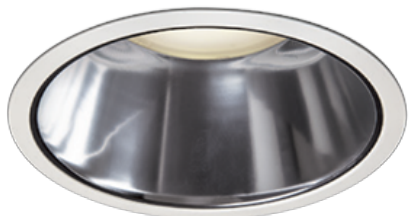

Item no. DD098-3030MW8540D

Series Name: Φ 150 Spark (Deep Cone)

Installation	Recessed mount
Type	
Fixture wattage	30.3W
Beam angle	26 deg
Color Temp.	4000K
CRI	Ra>85
Luminous	3109 lm
Body	Die-cast aluminum alloy
Body finish	N/A
Trim finish	White
Reflector finish	Mirror
IP Rate	IP20
Light source	COB module
Input Voltage	AC220~240V
Dimming Type	Non-Dimmable
Certificate	CE, CCC
Cut Hole	150mm

Height (Weight)	Spot / Medium / Medium flood	Wide flood
65.3W	177 (1.4kg)	
48.5W	177 (1.5kg)	
44.3W	157 (1.2kg)	
33.8W	168 (1.1kg)	157 (1.1kg)
30.3W	168 (1.1kg)	157 (1.1kg)
23.0W	138 (0.9kg)	127 (0.9kg)