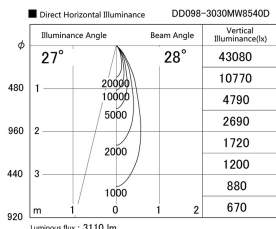

Item no. DD098-3030MW8540D

Series Name: Φ 150 Spark (Deep Cone)

Installation	Recessed mount
Type	
Fixture wattage	30.3W
Beam angle	26 deg
Color Temp.	4000K
CRI	Ra>85
Luminous	3109 lm
Body	Die-cast aluminum alloy
Body finish	N/A
Trim finish	White
Reflector finish	Mirror
IP Rate	IP20
Light source	COB module
Input Voltage	AC220~240V
Dimming Type	Non-Dimmable
Certificate	CE, CCC
Cut Hole	150mm

Height (Weight)	Spot / Medium / Medium flood	Wide flood
65.3W	177 (1.4kg)	
48.5W	177 (1.5kg)	
44.3W	157 (1.2kg)	
33.8W	168 (1.1kg)	157 (1.1kg)
30.3W	168 (1.1kg)	157 (1.1kg)
23.0W	138 (0.9kg)	127 (0.9kg)