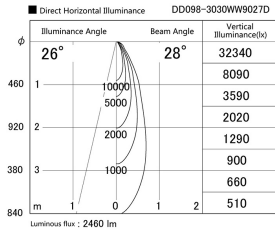

Item no. DD098-3030WW9027D

Series Name: Φ 150 Spark (Deep Cone)

Dark Mirror Reflector

Installation	Recessed mount
Type	
Fixture wattage	30.3W
Beam angle	28 deg
Color Temp.	2700K
CRI	Ra>90
Luminous	2459 lm
Body	Die-cast aluminum alloy
Body finish	N/A
Trim finish	White
Reflector finish	Dark Mirror
IP Rate	IP20
Light source	COB module
Input Voltage	AC220~240V
Dimming Type	Non-Dimmable
Certificate	CE, CCC
Cut Hole	150mm

Height (Weight)	Spot / Medium / Medium flood	Wide flood
65.3W	177 (1.4kg)	
48.5W	177 (1.5kg)	
44.3W	157 (1.2kg)	
33.8W	168 (1.1kg)	157 (1.1kg)
30.3W	168 (1.1kg)	157 (1.1kg)
23.0W	138 (0.9kg)	127 (0.9kg)