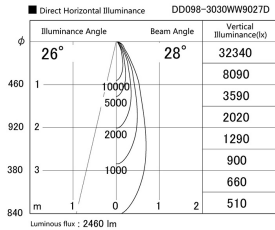

Item no. DD098-3030WW9027D

Series Name:  $\Phi$ 150 Spark (Deep Cone)

Dark Mirror Reflector

Installation	Recessed mount
Type	
Fixture wattage	30.3W
Beam angle	28 deg
Color Temp.	2700K
CRI	Ra>90
Luminous	2459 lm
Body	Die-cast aluminum alloy
Body finish	N/A
Trim finish	White
Reflector finish	Dark Mirror
IP Rate	IP20
Light source	COB module
Input Voltage	AC220~240V
Dimming Type	Non-Dimmable
Certificate	CE, CCC
Cut Hole	150mm

Height (Weight)	Spot / Medium / Medium flood	Wide flood
65.3W	177 (1.4kg)	
48.5W	177 (1.5kg)	
44.3W	157 (1.2kg)	
33.8W	168 (1.1kg)	157 (1.1kg)
30.3W	168 (1.1kg)	157 (1.1kg)
23.0W	138 (0.9kg)	127 (0.9kg)