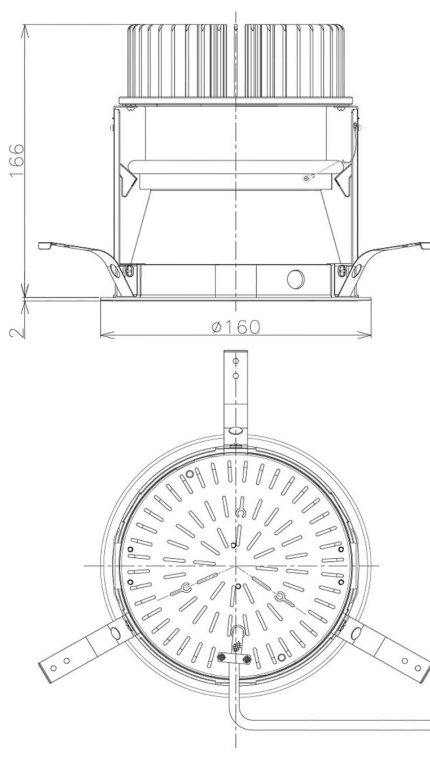

Item no. DD098-3030WW9027D

Series Name:  $\Phi$ 150 Spark (Deep Cone)

Dark Mirror Reflector

Installation	Recessed mount
Type	
Fixture wattage	30.3W
Beam angle	28 deg
Color Temp.	2700K
CRI	Ra>90
Luminous	2459 lm
Body	Die-cast aluminum alloy
Body finish	N/A
Trim finish	White
Reflector finish	Dark Mirror
IP Rate	IP20
Light source	COB module
Input Voltage	AC220~240V
Dimming Type	Non-Dimmable
Certificate	CE, CCC
Cut Hole	150mm

Height (Weight)	Spot / Medium / Medium flood	Wide flood
65.3W	177 (1.4kg)	
48.5W	177 (1.5kg)	
44.3W	157 (1.2kg)	
33.8W	168 (1.1kg)	157 (1.1kg)
30.3W	168 (1.1kg)	157 (1.1kg)
23.0W	138 (0.9kg)	127 (0.9kg)