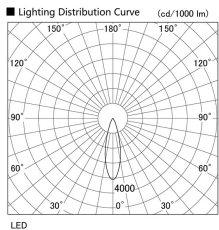

Item no. DD098-3030WW9027D

Series Name: Φ 150 Spark (Deep Cone)

Dark Mirror Reflector

Installation	Recessed mount
Type	
Fixture wattage	30.3W
Beam angle	28 deg
Color Temp.	2700K
CRI	Ra>90
Luminous	2459 lm
Body	Die-cast aluminum alloy
Body finish	N/A
Trim finish	White
Reflector finish	Dark Mirror
IP Rate	IP20
Light source	COB module
Input Voltage	AC220~240V
Dimming Type	Non-Dimmable
Certificate	CE, CCC
Cut Hole	150mm

Height (Weight)	Spot / Medium / Medium flood	Wide flood
65.3W	177 (1.4kg)	
48.5W	177 (1.5kg)	
44.3W	157 (1.2kg)	
33.8W	168 (1.1kg)	157 (1.1kg)
30.3W	168 (1.1kg)	157 (1.1kg)
23.0W	138 (0.9kg)	127 (0.9kg)