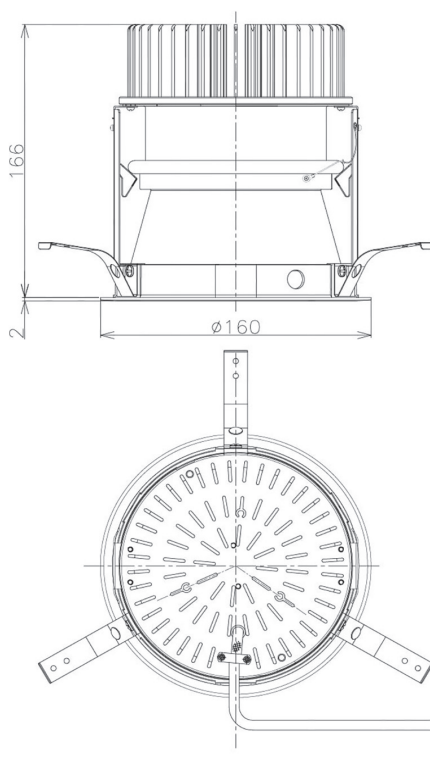

Item no. DD098-3030WW9027D

Series Name: Φ 150 Spark (Deep Cone)

Dark Mirror Reflector

Installation	Recessed mount
Type	
Fixture wattage	30.3W
Beam angle	28 deg
Color Temp.	2700K
CRI	Ra>90
Luminous	2459 lm
Body	Die-cast aluminum alloy
Body finish	N/A
Trim finish	White
Reflector finish	Dark Mirror
IP Rate	IP20
Light source	COB module
Input Voltage	AC220~240V
Dimming Type	Non-Dimmable
Certificate	CE, CCC
Cut Hole	150mm

Height (Weight)	Spot / Medium / Medium flood	Wide flood
65.3W	177 (1.4kg)	
48.5W	177 (1.5kg)	
44.3W	157 (1.2kg)	
33.8W	168 (1.1kg)	157 (1.1kg)
30.3W	168 (1.1kg)	157 (1.1kg)
23.0W	138 (0.9kg)	127 (0.9kg)