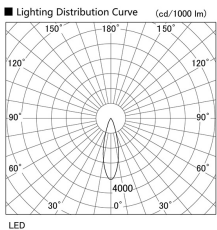

Item no. DD098-3030WW9027D

Series Name:  $\Phi$ 150 Spark (Deep Cone)

Dark Mirror Reflector

Installation	Recessed mount
Type	
Fixture wattage	30.3W
Beam angle	28 deg
Color Temp.	2700K
CRI	Ra>90
Luminous	2459 lm
Body	Die-cast aluminum alloy
Body finish	N/A
Trim finish	White
Reflector finish	Dark Mirror
IP Rate	IP20
Light source	COB module
Input Voltage	AC220~240V
Dimming Type	Non-Dimmable
Certificate	CE, CCC
Cut Hole	150mm

Height (Weight)	Spot / Medium / Medium flood	Wide flood
65.3W	177 (1.4kg)	
48.5W	177 (1.5kg)	
44.3W	157 (1.2kg)	
33.8W	168 (1.1kg)	157 (1.1kg)
30.3W	168 (1.1kg)	157 (1.1kg)
23.0W	138 (0.9kg)	127 (0.9kg)