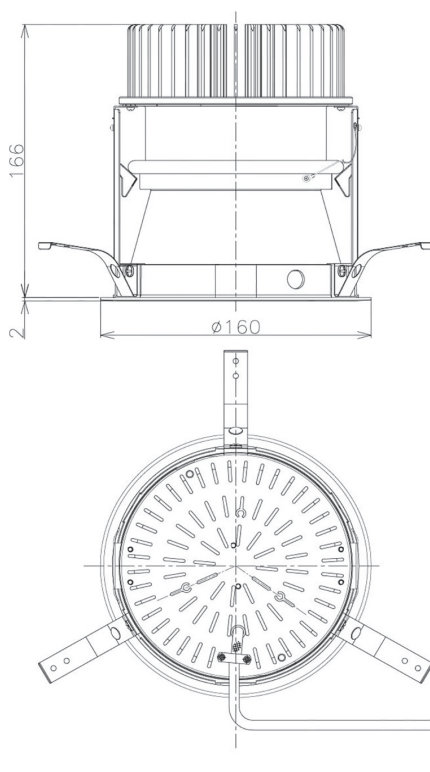

Item no. DD098-3030WW9030D

Series Name:  $\Phi$ 150 Spark (Deep Cone)

Dark Mirror Reflector

|                  |                              |
|------------------|------------------------------|
| Installation     | Recessed mount               |
| Type             | $\Phi$ 150 Spark (Deep Cone) |
| Fixture wattage  | 30.3W                        |
| Beam angle       | 28 deg                       |
| Color Temp.      | 3000K                        |
| CRI              | Ra>90                        |
| Luminous         | 2561 lm                      |
| Body             | Die-cast aluminum alloy      |
| Body finish      | N/A                          |
| Trim finish      | White                        |
| Reflector finish | Dark Mirror                  |
| IP Rate          | IP20                         |
| Light source     | COB module                   |
| Input Voltage    | AC220~240V                   |
| Dimming Type     | Non-Dimmable                 |
| Certificate      | CE, CCC                      |
| Cut Hole         | 150mm                        |

| Height (Weight) | Spot / Medium / Medium flood | Wide flood  |
|-----------------|------------------------------|-------------|
| 65.3W           | 177 (1.4kg)                  |             |
| 48.5W           | 177 (1.5kg)                  |             |
| 44.3W           | 157 (1.2kg)                  |             |
| 33.8W           | 168 (1.1kg)                  | 157 (1.1kg) |
| 30.3W           | 168 (1.1kg)                  | 157 (1.1kg) |
| 23.0W           | 138 (0.9kg)                  | 127 (0.9kg) |