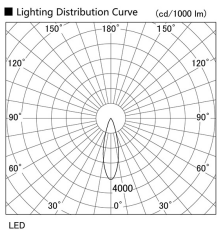

Item no. DD098-3030WW9030D

Series Name:  $\Phi$ 150 Spark (Deep Cone)

Dark Mirror Reflector

|                  |                              |
|------------------|------------------------------|
| Installation     | Recessed mount               |
| Type             | $\Phi$ 150 Spark (Deep Cone) |
| Fixture wattage  | 30.3W                        |
| Beam angle       | 28 deg                       |
| Color Temp.      | 3000K                        |
| CRI              | Ra>90                        |
| Luminous         | 2561 lm                      |
| Body             | Die-cast aluminum alloy      |
| Body finish      | N/A                          |
| Trim finish      | White                        |
| Reflector finish | Dark Mirror                  |
| IP Rate          | IP20                         |
| Light source     | COB module                   |
| Input Voltage    | AC220~240V                   |
| Dimming Type     | Non-Dimmable                 |
| Certificate      | CE, CCC                      |
| Cut Hole         | 150mm                        |

| Height (Weight) | Spot / Medium / Medium flood | Wide flood  |
|-----------------|------------------------------|-------------|
| 65.3W           | 177 (1.4kg)                  |             |
| 48.5W           | 177 (1.5kg)                  |             |
| 44.3W           | 157 (1.2kg)                  |             |
| 33.8W           | 168 (1.1kg)                  | 157 (1.1kg) |
| 30.3W           | 168 (1.1kg)                  | 157 (1.1kg) |
| 23.0W           | 138 (0.9kg)                  | 127 (0.9kg) |