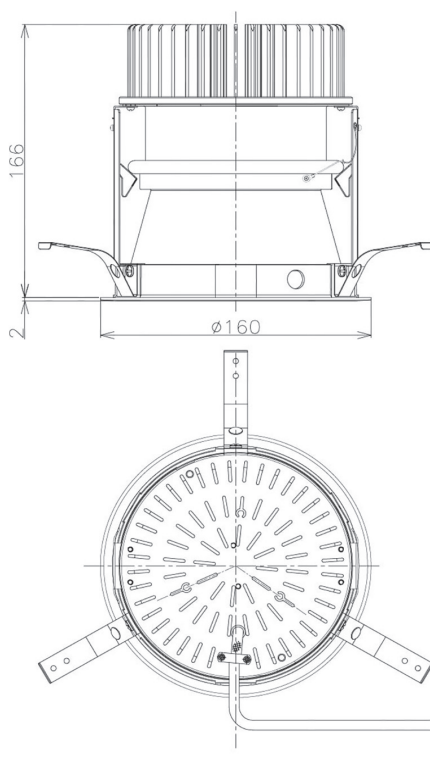

Item no. DD098-3030WW9030D

Series Name: Φ 150 Spark (Deep Cone)

Dark Mirror Reflector

Installation	Recessed mount
Type	
Fixture wattage	30.3W
Beam angle	28 deg
Color Temp.	3000K
CRI	Ra>90
Luminous	2561 lm
Body	Die-cast aluminum alloy
Body finish	N/A
Trim finish	White
Reflector finish	Dark Mirror
IP Rate	IP20
Light source	COB module
Input Voltage	AC220~240V
Dimming Type	Non-Dimmable
Certificate	CE, CCC
Cut Hole	150mm

Height (Weight)	Spot / Medium / Medium flood	Wide flood
65.3W	177 (1.4kg)	
48.5W	177 (1.5kg)	
44.3W	157 (1.2kg)	
33.8W	168 (1.1kg)	157 (1.1kg)
30.3W	168 (1.1kg)	157 (1.1kg)
23.0W	138 (0.9kg)	127 (0.9kg)