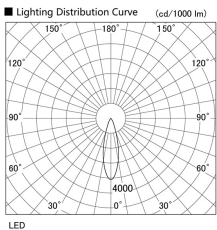

Item no. DD098-3030WW9030D

Series Name: Φ 150 Spark (Deep Cone)

Dark Mirror Reflector

Installation	Recessed mount
Type	
Fixture wattage	30.3W
Beam angle	28 deg
Color Temp.	3000K
CRI	Ra>90
Luminous	2561 lm
Body	Die-cast aluminum alloy
Body finish	N/A
Trim finish	White
Reflector finish	Dark Mirror
IP Rate	IP20
Light source	COB module
Input Voltage	AC220~240V
Dimming Type	Non-Dimmable
Certificate	CE, CCC
Cut Hole	150mm

Height (Weight)	Spot / Medium / Medium flood	Wide flood
65.3W	177 (1.4kg)	
48.5W	177 (1.5kg)	
44.3W	157 (1.2kg)	
33.8W	168 (1.1kg)	157 (1.1kg)
30.3W	168 (1.1kg)	157 (1.1kg)
23.0W	138 (0.9kg)	127 (0.9kg)