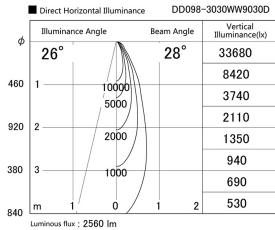

Item no. DD098-3030WW9030D

Series Name:  $\Phi$ 150 Spark (Deep Cone)

Dark Mirror Reflector

|                  |                              |
|------------------|------------------------------|
| Installation     | Recessed mount               |
| Type             | $\Phi$ 150 Spark (Deep Cone) |
| Fixture wattage  | 30.3W                        |
| Beam angle       | 28 deg                       |
| Color Temp.      | 3000K                        |
| CRI              | Ra>90                        |
| Luminous         | 2561 lm                      |
| Body             | Die-cast aluminum alloy      |
| Body finish      | N/A                          |
| Trim finish      | White                        |
| Reflector finish | Dark Mirror                  |
| IP Rate          | IP20                         |
| Light source     | COB module                   |
| Input Voltage    | AC220~240V                   |
| Dimming Type     | Non-Dimmable                 |
| Certificate      | CE, CCC                      |
| Cut Hole         | 150mm                        |

| Height (Weight) | Spot / Medium / Medium flood | Wide flood  |
|-----------------|------------------------------|-------------|
| 65.3W           | 177 (1.4kg)                  |             |
| 48.5W           | 177 (1.5kg)                  |             |
| 44.3W           | 157 (1.2kg)                  |             |
| 33.8W           | 168 (1.1kg)                  | 157 (1.1kg) |
| 30.3W           | 168 (1.1kg)                  | 157 (1.1kg) |
| 23.0W           | 138 (0.9kg)                  | 127 (0.9kg) |