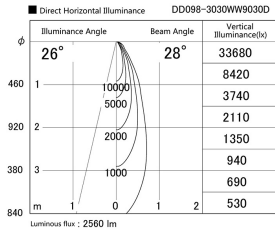

Item no. DD098-3030WW9030D

Series Name: Φ 150 Spark (Deep Cone)

Dark Mirror Reflector

Installation	Recessed mount
Type	
Fixture wattage	30.3W
Beam angle	28 deg
Color Temp.	3000K
CRI	Ra>90
Luminous	2561 lm
Body	Die-cast aluminum alloy
Body finish	N/A
Trim finish	White
Reflector finish	Dark Mirror
IP Rate	IP20
Light source	COB module
Input Voltage	AC220~240V
Dimming Type	Non-Dimmable
Certificate	CE, CCC
Cut Hole	150mm

Height (Weight)	Spot / Medium / Medium flood	Wide flood
65.3W	177 (1.4kg)	
48.5W	177 (1.5kg)	
44.3W	157 (1.2kg)	
33.8W	168 (1.1kg)	157 (1.1kg)
30.3W	168 (1.1kg)	157 (1.1kg)
23.0W	138 (0.9kg)	127 (0.9kg)