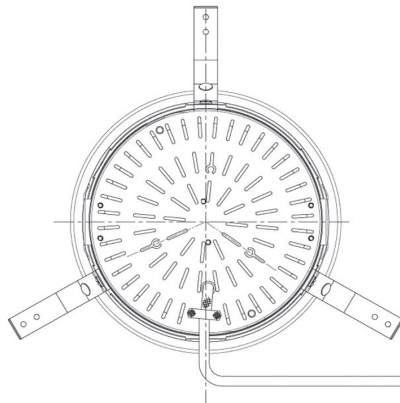

Item no. DD098-3050DW8527D

Series Name: Φ 150 Spark (Deep Cone)

White Reflector

Installation	Recessed mount
Type	Φ 150 Spark (Deep Cone)
Fixture wattage	30.3W
Beam angle	60 deg
Color Temp.	2700K
CRI	Ra>85
Luminous	2653 lm
Body	Die-cast aluminum alloy
Body finish	N/A
Trim finish	White
Reflector finish	White
IP Rate	IP20
Light source	COB module
Input Voltage	AC220~240V
Dimming Type	Non-Dimmable
Certificate	CE, CCC
Cut Hole	150mm

Height (Weight)	Spot / Medium / Medium flood	Wide flood
65.3W	177 (1.4kg)	
48.5W	177 (1.5kg)	
44.3W	157 (1.2kg)	
33.8W	168 (1.1kg)	157 (1.1kg)
30.3W	168 (1.1kg)	157 (1.1kg)
23.0W	138 (0.9kg)	127 (0.9kg)