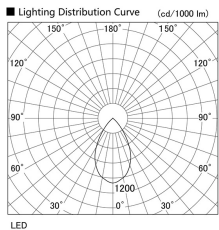

Item no. DD098-3050DW8527D

Series Name: Φ 150 Spark (Deep Cone)

White Reflector

Installation	Recessed mount
Type	Φ 150 Spark (Deep Cone)
Fixture wattage	30.3W
Beam angle	60 deg
Color Temp.	2700K
CRI	Ra>85
Luminous	2653 lm
Body	Die-cast aluminum alloy
Body finish	N/A
Trim finish	White
Reflector finish	White
IP Rate	IP20
Light source	COB module
Input Voltage	AC220~240V
Dimming Type	Non-Dimmable
Certificate	CE, CCC
Cut Hole	150mm

Height (Weight)	Spot / Medium / Medium flood	Wide flood
65.3W	177 (1.4kg)	
48.5W	177 (1.5kg)	
44.3W	157 (1.2kg)	
33.8W	168 (1.1kg)	157 (1.1kg)
30.3W	168 (1.1kg)	157 (1.1kg)
23.0W	138 (0.9kg)	127 (0.9kg)