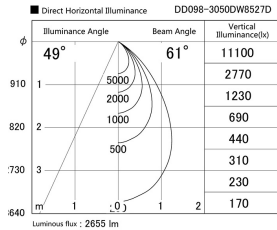

Item no. DD098-3050DW8527D

Series Name: Φ 150 Spark (Deep Cone)

White Reflector

Installation	Recessed mount
Type	Φ 150 Spark (Deep Cone)
Fixture wattage	30.3W
Beam angle	60 deg
Color Temp.	2700K
CRI	Ra>85
Luminous	2653 lm
Body	Die-cast aluminum alloy
Body finish	N/A
Trim finish	White
Reflector finish	White
IP Rate	IP20
Light source	COB module
Input Voltage	AC220~240V
Dimming Type	Non-Dimmable
Certificate	CE, CCC
Cut Hole	150mm

Height (Weight)	Spot / Medium / Medium flood	Wide flood
65.3W	177 (1.4kg)	
48.5W	177 (1.5kg)	
44.3W	157 (1.2kg)	
33.8W	168 (1.1kg)	157 (1.1kg)
30.3W	168 (1.1kg)	157 (1.1kg)
23.0W	138 (0.9kg)	127 (0.9kg)