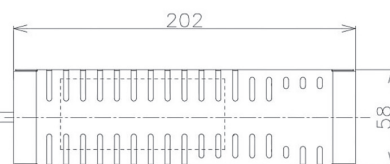

Item no. DD098-3050DW8527D

Series Name: Φ 150 Spark (Deep Cone)

White Reflector

Installation	Recessed mount
Type	Φ 150 Spark (Deep Cone)
Fixture wattage	30.3W
Beam angle	60 deg
Color Temp.	2700K
CRI	Ra>85
Luminous	2653 lm
Body	Die-cast aluminum alloy
Body finish	N/A
Trim finish	White
Reflector finish	White
IP Rate	IP20
Light source	COB module
Input Voltage	AC220~240V
Dimming Type	Non-Dimmable
Certificate	CE, CCC
Cut Hole	150mm

Height (Weight)	Spot / Medium / Medium flood	Wide flood
65.3W	177 (1.4kg)	
48.5W	177 (1.5kg)	
44.3W	157 (1.2kg)	
33.8W	168 (1.1kg)	157 (1.1kg)
30.3W	168 (1.1kg)	157 (1.1kg)
23.0W	138 (0.9kg)	127 (0.9kg)