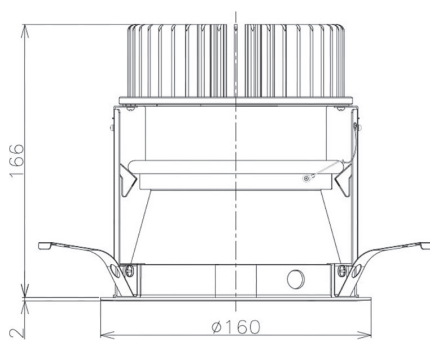

Item no. DD098-3050DW8527D

Series Name: Φ 150 Spark (Deep Cone)

White Reflector

Installation	Recessed mount
Type	Φ 150 Spark (Deep Cone)
Fixture wattage	30.3W
Beam angle	60 deg
Color Temp.	2700K
CRI	Ra>85
Luminous	2653 lm
Body	Die-cast aluminum alloy
Body finish	N/A
Trim finish	White
Reflector finish	White
IP Rate	IP20
Light source	COB module
Input Voltage	AC220~240V
Dimming Type	Non-Dimmable
Certificate	CE, CCC
Cut Hole	150mm

Height (Weight)	Spot / Medium / Medium flood	Wide flood
65.3W	177 (1.4kg)	
48.5W	177 (1.5kg)	
44.3W	157 (1.2kg)	
33.8W	168 (1.1kg)	157 (1.1kg)
30.3W	168 (1.1kg)	157 (1.1kg)
23.0W	138 (0.9kg)	127 (0.9kg)