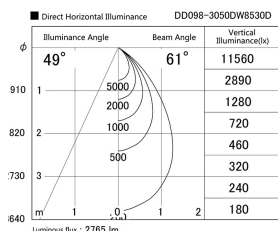

Item no. DD098-3050DW8530D

Series Name: Φ 150 Spark (Deep Cone)

White Reflector

Installation	Recessed mount
Type	Φ 150 Spark (Deep Cone)
Fixture wattage	30.3W
Beam angle	60 deg
Color Temp.	3000K
CRI	Ra>85
Luminous	2763 lm
Body	Die-cast aluminum alloy
Body finish	N/A
Trim finish	White
Reflector finish	White
IP Rate	IP20
Light source	COB module
Input Voltage	AC220~240V
Dimming Type	Non-Dimmable
Certificate	CE, CCC
Cut Hole	150mm

Height (Weight)	Spot / Medium / Medium flood	Wide flood
65.3W	177 (1.4kg)	
48.5W	177 (1.5kg)	
44.3W	157 (1.2kg)	
33.8W	168 (1.1kg)	157 (1.1kg)
30.3W	168 (1.1kg)	157 (1.1kg)
23.0W	138 (0.9kg)	127 (0.9kg)