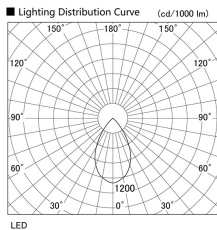

Item no. DD098-3050DW8530D

Series Name: Φ 150 Spark (Deep Cone)

White Reflector

| | |
|------------------|-------------------------|
| Installation | Recessed mount |
| Type | |
| Fixture wattage | 30.3W |
| Beam angle | 60 deg |
| Color Temp. | 3000K |
| CRI | Ra>85 |
| Luminous | 2763 lm |
| Body | Die-cast aluminum alloy |
| Body finish | N/A |
| Trim finish | White |
| Reflector finish | White |
| IP Rate | IP20 |
| Light source | COB module |
| Input Voltage | AC220~240V |
| Dimming Type | Non-Dimmable |
| Certificate | CE, CCC |
| Cut Hole | 150mm |

| Height (Weight) | Spot / Medium / Medium flood | Wide flood |
|-----------------|------------------------------|-------------|
| 65.3W | 177 (1.4kg) | |
| 48.5W | 177 (1.5kg) | |
| 44.3W | 157 (1.2kg) | |
| 33.8W | 168 (1.1kg) | 157 (1.1kg) |
| 30.3W | 168 (1.1kg) | 157 (1.1kg) |
| 23.0W | 138 (0.9kg) | 127 (0.9kg) |