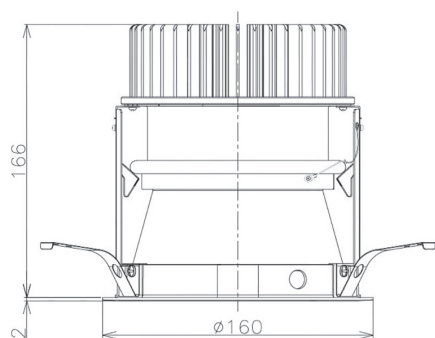

Item no. DD098-3050DW8530D

Series Name: Φ 150 Spark (Deep Cone)

White Reflector

Installation	Recessed mount
Type	Φ 150 Spark (Deep Cone)
Fixture wattage	30.3W
Beam angle	60 deg
Color Temp.	3000K
CRI	Ra>85
Luminous	2763 lm
Body	Die-cast aluminum alloy
Body finish	N/A
Trim finish	White
Reflector finish	White
IP Rate	IP20
Light source	COB module
Input Voltage	AC220~240V
Dimming Type	Non-Dimmable
Certificate	CE, CCC
Cut Hole	150mm

Height (Weight)	Spot / Medium / Medium flood	Wide flood
65.3W	177 (1.4kg)	
48.5W	177 (1.5kg)	
44.3W	157 (1.2kg)	
33.8W	168 (1.1kg)	157 (1.1kg)
30.3W	168 (1.1kg)	157 (1.1kg)
23.0W	138 (0.9kg)	127 (0.9kg)