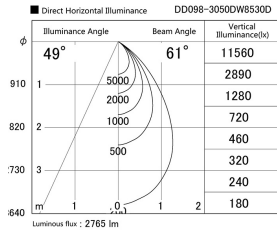

Item no. DD098-3050DW8530D

Series Name: Φ 150 Spark (Deep Cone)

White Reflector

| | |
|------------------|-------------------------|
| Installation | Recessed mount |
| Type | |
| Fixture wattage | 30.3W |
| Beam angle | 60 deg |
| Color Temp. | 3000K |
| CRI | Ra>85 |
| Luminous | 2763 lm |
| Body | Die-cast aluminum alloy |
| Body finish | N/A |
| Trim finish | White |
| Reflector finish | White |
| IP Rate | IP20 |
| Light source | COB module |
| Input Voltage | AC220~240V |
| Dimming Type | Non-Dimmable |
| Certificate | CE, CCC |
| Cut Hole | 150mm |

| Height (Weight) | Spot / Medium / Medium flood | Wide flood |
|-----------------|------------------------------|-------------|
| 65.3W | 177 (1.4kg) | |
| 48.5W | 177 (1.5kg) | |
| 44.3W | 157 (1.2kg) | |
| 33.8W | 168 (1.1kg) | 157 (1.1kg) |
| 30.3W | 168 (1.1kg) | 157 (1.1kg) |
| 23.0W | 138 (0.9kg) | 127 (0.9kg) |