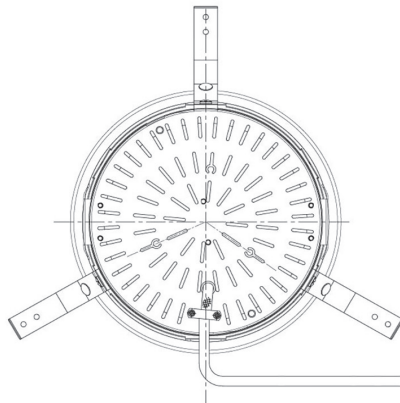

Item no. DD098-3050DW8530D

Series Name: Φ 150 Spark (Deep Cone)

White Reflector

| | |
|------------------|-------------------------|
| Installation | Recessed mount |
| Type | |
| Fixture wattage | 30.3W |
| Beam angle | 60 deg |
| Color Temp. | 3000K |
| CRI | Ra>85 |
| Luminous | 2763 lm |
| Body | Die-cast aluminum alloy |
| Body finish | N/A |
| Trim finish | White |
| Reflector finish | White |
| IP Rate | IP20 |
| Light source | COB module |
| Input Voltage | AC220~240V |
| Dimming Type | Non-Dimmable |
| Certificate | CE, CCC |
| Cut Hole | 150mm |

| Height (Weight) | Spot / Medium / Medium flood | Wide flood |
|-----------------|------------------------------|-------------|
| 65.3W | 177 (1.4kg) | |
| 48.5W | 177 (1.5kg) | |
| 44.3W | 157 (1.2kg) | |
| 33.8W | 168 (1.1kg) | 157 (1.1kg) |
| 30.3W | 168 (1.1kg) | 157 (1.1kg) |
| 23.0W | 138 (0.9kg) | 127 (0.9kg) |