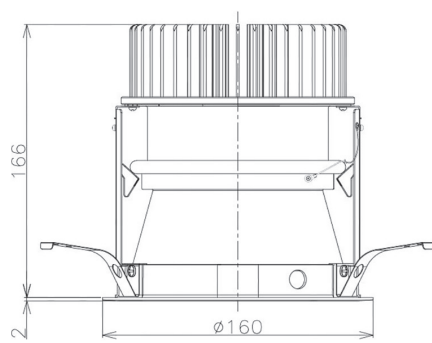

Item no. DD098-3050DW8530D

Series Name: Φ 150 Spark (Deep Cone)

White Reflector

| | |
|------------------|-------------------------|
| Installation | Recessed mount |
| Type | |
| Fixture wattage | 30.3W |
| Beam angle | 60 deg |
| Color Temp. | 3000K |
| CRI | Ra>85 |
| Luminous | 2763 lm |
| Body | Die-cast aluminum alloy |
| Body finish | N/A |
| Trim finish | White |
| Reflector finish | White |
| IP Rate | IP20 |
| Light source | COB module |
| Input Voltage | AC220~240V |
| Dimming Type | Non-Dimmable |
| Certificate | CE, CCC |
| Cut Hole | 150mm |

| Height (Weight) | Spot / Medium / Medium flood | Wide flood |
|-----------------|------------------------------|-------------|
| 65.3W | 177 (1.4kg) | |
| 48.5W | 177 (1.5kg) | |
| 44.3W | 157 (1.2kg) | |
| 33.8W | 168 (1.1kg) | 157 (1.1kg) |
| 30.3W | 168 (1.1kg) | 157 (1.1kg) |
| 23.0W | 138 (0.9kg) | 127 (0.9kg) |