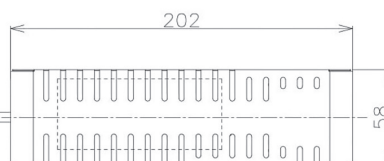

Item no. DD098-3050DW8530D

Series Name: Φ 150 Spark (Deep Cone)

White Reflector

Installation	Recessed mount
Type	Φ 150 Spark (Deep Cone)
Fixture wattage	30.3W
Beam angle	60 deg
Color Temp.	3000K
CRI	Ra>85
Luminous	2763 lm
Body	Die-cast aluminum alloy
Body finish	N/A
Trim finish	White
Reflector finish	White
IP Rate	IP20
Light source	COB module
Input Voltage	AC220~240V
Dimming Type	Non-Dimmable
Certificate	CE, CCC
Cut Hole	150mm

Height (Weight)	Spot / Medium / Medium flood	Wide flood
65.3W	177 (1.4kg)	
48.5W	177 (1.5kg)	
44.3W	157 (1.2kg)	
33.8W	168 (1.1kg)	157 (1.1kg)
30.3W	168 (1.1kg)	157 (1.1kg)
23.0W	138 (0.9kg)	127 (0.9kg)