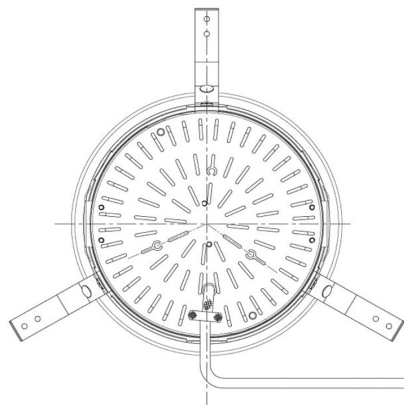

Item no. DD098-3050DW8530D

Series Name: Φ 150 Spark (Deep Cone)

White Reflector

Installation	Recessed mount
Type	Φ 150 Spark (Deep Cone)
Fixture wattage	30.3W
Beam angle	60 deg
Color Temp.	3000K
CRI	Ra>85
Luminous	2763 lm
Body	Die-cast aluminum alloy
Body finish	N/A
Trim finish	White
Reflector finish	White
IP Rate	IP20
Light source	COB module
Input Voltage	AC220~240V
Dimming Type	Non-Dimmable
Certificate	CE, CCC
Cut Hole	150mm

Height (Weight)	Spot / Medium / Medium flood	Wide flood
65.3W	177 (1.4kg)	
48.5W	177 (1.5kg)	
44.3W	157 (1.2kg)	
33.8W	168 (1.1kg)	157 (1.1kg)
30.3W	168 (1.1kg)	157 (1.1kg)
23.0W	138 (0.9kg)	127 (0.9kg)