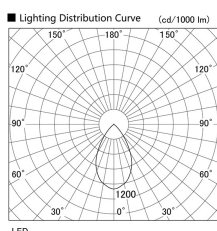

Item no. DD098-3050DW8530D

Series Name: Φ 150 Spark (Deep Cone)

White Reflector

Installation	Recessed mount
Type	Φ 150 Spark (Deep Cone)
Fixture wattage	30.3W
Beam angle	60 deg
Color Temp.	3000K
CRI	Ra>85
Luminous	2763 lm
Body	Die-cast aluminum alloy
Body finish	N/A
Trim finish	White
Reflector finish	White
IP Rate	IP20
Light source	COB module
Input Voltage	AC220~240V
Dimming Type	Non-Dimmable
Certificate	CE, CCC
Cut Hole	150mm

Height (Weight)	Spot / Medium / Medium flood	Wide flood
65.3W	177 (1.4kg)	
48.5W	177 (1.5kg)	
44.3W	157 (1.2kg)	
33.8W	168 (1.1kg)	157 (1.1kg)
30.3W	168 (1.1kg)	157 (1.1kg)
23.0W	138 (0.9kg)	127 (0.9kg)