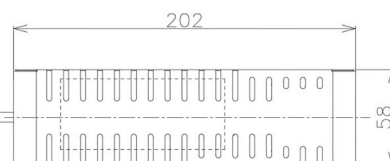

Item no. DD098-3050DW8530D

Series Name: Φ 150 Spark (Deep Cone)

White Reflector

| | |
|------------------|-------------------------|
| Installation | Recessed mount |
| Type | |
| Fixture wattage | 30.3W |
| Beam angle | 60 deg |
| Color Temp. | 3000K |
| CRI | Ra>85 |
| Luminous | 2763 lm |
| Body | Die-cast aluminum alloy |
| Body finish | N/A |
| Trim finish | White |
| Reflector finish | White |
| IP Rate | IP20 |
| Light source | COB module |
| Input Voltage | AC220~240V |
| Dimming Type | Non-Dimmable |
| Certificate | CE, CCC |
| Cut Hole | 150mm |

| Height (Weight) | Spot / Medium / Medium flood | Wide flood |
|-----------------|------------------------------|-------------|
| 65.3W | 177 (1.4kg) | |
| 48.5W | 177 (1.5kg) | |
| 44.3W | 157 (1.2kg) | |
| 33.8W | 168 (1.1kg) | 157 (1.1kg) |
| 30.3W | 168 (1.1kg) | 157 (1.1kg) |
| 23.0W | 138 (0.9kg) | 127 (0.9kg) |