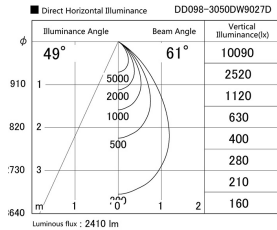

Item no. DD098-3050DW9027D

Series Name:  $\Phi$ 150 Spark (Deep Cone)

White Reflector

Installation	Recessed mount
Type	
Fixture wattage	30.3W
Beam angle	60 deg
Color Temp.	2700K
CRI	Ra>90
Luminous	2412 lm
Body	Die-cast aluminum alloy
Body finish	N/A
Trim finish	White
Reflector finish	White
IP Rate	IP20
Light source	COB module
Input Voltage	AC220~240V
Dimming Type	Non-Dimmable
Certificate	CE, CCC
Cut Hole	150mm

Height (Weight)	Spot / Medium / Medium flood	Wide flood
65.3W	177 (1.4kg)	
48.5W	177 (1.5kg)	
44.3W	157 (1.2kg)	
33.8W	168 (1.1kg)	157 (1.1kg)
30.3W	168 (1.1kg)	157 (1.1kg)
23.0W	138 (0.9kg)	127 (0.9kg)