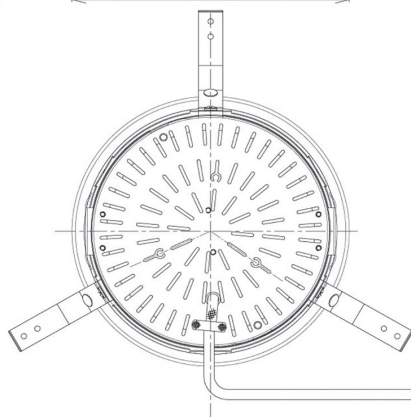

Item no. DD098-3050DW9027D

Series Name: Φ 150 Spark (Deep Cone)

White Reflector

Installation	Recessed mount
Type	Φ 150 Spark (Deep Cone)
Fixture wattage	30.3W
Beam angle	60 deg
Color Temp.	2700K
CRI	Ra>90
Luminous	2412 lm
Body	Die-cast aluminum alloy
Body finish	N/A
Trim finish	White
Reflector finish	White
IP Rate	IP20
Light source	COB module
Input Voltage	AC220~240V
Dimming Type	Non-Dimmable
Certificate	CE, CCC
Cut Hole	150mm

Height (Weight)	Spot / Medium / Medium flood	Wide flood
65.3W	177 (1.4kg)	
48.5W	177 (1.5kg)	
44.3W	157 (1.2kg)	
33.8W	168 (1.1kg)	157 (1.1kg)
30.3W	168 (1.1kg)	157 (1.1kg)
23.0W	138 (0.9kg)	127 (0.9kg)