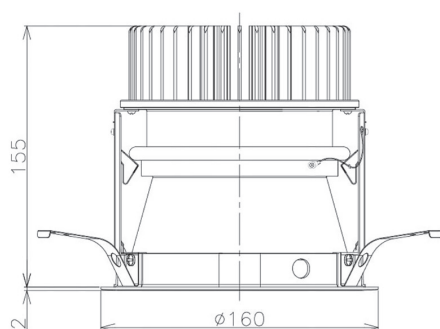

Item no. DD098-3050DW9027D

Series Name: Φ 150 Spark (Deep Cone)

White Reflector

Installation	Recessed mount
Type	Φ 150 Spark (Deep Cone)
Fixture wattage	30.3W
Beam angle	60 deg
Color Temp.	2700K
CRI	Ra>90
Luminous	2412 lm
Body	Die-cast aluminum alloy
Body finish	N/A
Trim finish	White
Reflector finish	White
IP Rate	IP20
Light source	COB module
Input Voltage	AC220~240V
Dimming Type	Non-Dimmable
Certificate	CE, CCC
Cut Hole	150mm

Height (Weight)	Spot / Medium / Medium flood	Wide flood
65.3W	177 (1.4kg)	
48.5W	177 (1.5kg)	
44.3W	157 (1.2kg)	
33.8W	168 (1.1kg)	157 (1.1kg)
30.3W	168 (1.1kg)	157 (1.1kg)
23.0W	138 (0.9kg)	127 (0.9kg)