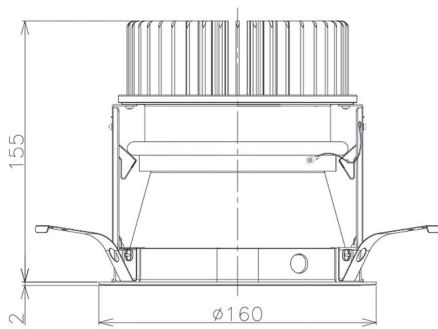

Item no. DD098-3050DW9027D

Series Name:  $\Phi$ 150 Spark (Deep Cone)

White Reflector

Installation	Recessed mount
Type	
Fixture wattage	30.3W
Beam angle	60 deg
Color Temp.	2700K
CRI	Ra>90
Luminous	2412 lm
Body	Die-cast aluminum alloy
Body finish	N/A
Trim finish	White
Reflector finish	White
IP Rate	IP20
Light source	COB module
Input Voltage	AC220~240V
Dimming Type	Non-Dimmable
Certificate	CE, CCC
Cut Hole	150mm

Height (Weight)	Spot / Medium / Medium flood	Wide flood
65.3W	177 (1.4kg)	
48.5W	177 (1.5kg)	
44.3W	157 (1.2kg)	
33.8W	168 (1.1kg)	157 (1.1kg)
30.3W	168 (1.1kg)	157 (1.1kg)
23.0W	138 (0.9kg)	127 (0.9kg)