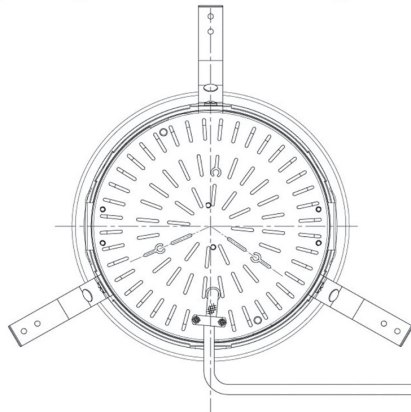

Item no. DD098-3050DW9027D

Series Name:  $\Phi$ 150 Spark (Deep Cone)

White Reflector

Installation	Recessed mount
Type	
Fixture wattage	30.3W
Beam angle	60 deg
Color Temp.	2700K
CRI	Ra>90
Luminous	2412 lm
Body	Die-cast aluminum alloy
Body finish	N/A
Trim finish	White
Reflector finish	White
IP Rate	IP20
Light source	COB module
Input Voltage	AC220~240V
Dimming Type	Non-Dimmable
Certificate	CE, CCC
Cut Hole	150mm

Height (Weight)	Spot / Medium / Medium flood	Wide flood
65.3W	177 (1.4kg)	
48.5W	177 (1.5kg)	
44.3W	157 (1.2kg)	
33.8W	168 (1.1kg)	157 (1.1kg)
30.3W	168 (1.1kg)	157 (1.1kg)
23.0W	138 (0.9kg)	127 (0.9kg)