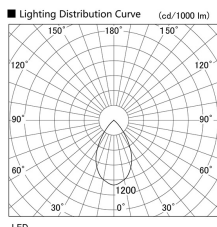

Item no. DD098-3050DW9027D

Series Name: Φ 150 Spark (Deep Cone)

White Reflector

Installation	Recessed mount
Type	Φ 150 Spark (Deep Cone)
Fixture wattage	30.3W
Beam angle	60 deg
Color Temp.	2700K
CRI	Ra>90
Luminous	2412 lm
Body	Die-cast aluminum alloy
Body finish	N/A
Trim finish	White
Reflector finish	White
IP Rate	IP20
Light source	COB module
Input Voltage	AC220~240V
Dimming Type	Non-Dimmable
Certificate	CE, CCC
Cut Hole	150mm

Height (Weight)	Spot / Medium / Medium flood	Wide flood
65.3W	177 (1.4kg)	
48.5W	177 (1.5kg)	
44.3W	157 (1.2kg)	
33.8W	168 (1.1kg)	157 (1.1kg)
30.3W	168 (1.1kg)	157 (1.1kg)
23.0W	138 (0.9kg)	127 (0.9kg)