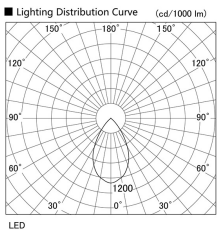

Item no. DD098-3050DW9027D

Series Name:  $\Phi$ 150 Spark (Deep Cone)

White Reflector

Installation	Recessed mount
Type	
Fixture wattage	30.3W
Beam angle	60 deg
Color Temp.	2700K
CRI	Ra>90
Luminous	2412 lm
Body	Die-cast aluminum alloy
Body finish	N/A
Trim finish	White
Reflector finish	White
IP Rate	IP20
Light source	COB module
Input Voltage	AC220~240V
Dimming Type	Non-Dimmable
Certificate	CE, CCC
Cut Hole	150mm

Height (Weight)	Spot / Medium / Medium flood	Wide flood
65.3W	177 (1.4kg)	
48.5W	177 (1.5kg)	
44.3W	157 (1.2kg)	
33.8W	168 (1.1kg)	157 (1.1kg)
30.3W	168 (1.1kg)	157 (1.1kg)
23.0W	138 (0.9kg)	127 (0.9kg)