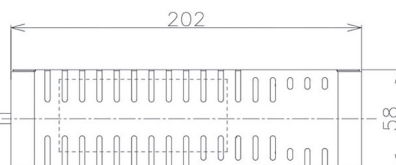

Item no. DD098-3050DW9027D

Series Name:  $\Phi$ 150 Spark (Deep Cone)

White Reflector

Installation	Recessed mount
Type	
Fixture wattage	30.3W
Beam angle	60 deg
Color Temp.	2700K
CRI	Ra>90
Luminous	2412 lm
Body	Die-cast aluminum alloy
Body finish	N/A
Trim finish	White
Reflector finish	White
IP Rate	IP20
Light source	COB module
Input Voltage	AC220~240V
Dimming Type	Non-Dimmable
Certificate	CE, CCC
Cut Hole	150mm

Height (Weight)	Spot / Medium / Medium flood	Wide flood
65.3W	177 (1.4kg)	
48.5W	177 (1.5kg)	
44.3W	157 (1.2kg)	
33.8W	168 (1.1kg)	157 (1.1kg)
30.3W	168 (1.1kg)	157 (1.1kg)
23.0W	138 (0.9kg)	127 (0.9kg)