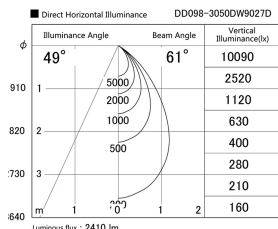

Item no. DD098-3050DW9027D

Series Name: Φ 150 Spark (Deep Cone)

White Reflector

Installation	Recessed mount
Type	Φ 150 Spark (Deep Cone)
Fixture wattage	30.3W
Beam angle	60 deg
Color Temp.	2700K
CRI	Ra>90
Luminous	2412 lm
Body	Die-cast aluminum alloy
Body finish	N/A
Trim finish	White
Reflector finish	White
IP Rate	IP20
Light source	COB module
Input Voltage	AC220~240V
Dimming Type	Non-Dimmable
Certificate	CE, CCC
Cut Hole	150mm

Height (Weight)	Spot / Medium / Medium flood	Wide flood
65.3W	177 (1.4kg)	
48.5W	177 (1.5kg)	
44.3W	157 (1.2kg)	
33.8W	168 (1.1kg)	157 (1.1kg)
30.3W	168 (1.1kg)	157 (1.1kg)
23.0W	138 (0.9kg)	127 (0.9kg)