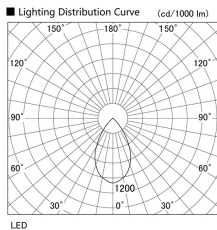

Item no. DD098-3050DW9030D

Series Name:  $\Phi$ 150 Spark (Deep Cone)

White Reflector

Installation	Recessed mount
Type	$\Phi$ 150 Spark (Deep Cone)
Fixture wattage	30.3W
Beam angle	60 deg
Color Temp.	3000K
CRI	Ra>90
Luminous	2512 lm
Body	Die-cast aluminum alloy
Body finish	N/A
Trim finish	White
Reflector finish	White
IP Rate	IP20
Light source	COB module
Input Voltage	AC220~240V
Dimming Type	Non-Dimmable
Certificate	CE, CCC
Cut Hole	150mm

Height (Weight)	Spot / Medium / Medium flood	Wide flood
65.3W	177 (1.4kg)	
48.5W	177 (1.5kg)	
44.3W	157 (1.2kg)	
33.8W	168 (1.1kg)	157 (1.1kg)
30.3W	168 (1.1kg)	157 (1.1kg)
23.0W	138 (0.9kg)	127 (0.9kg)