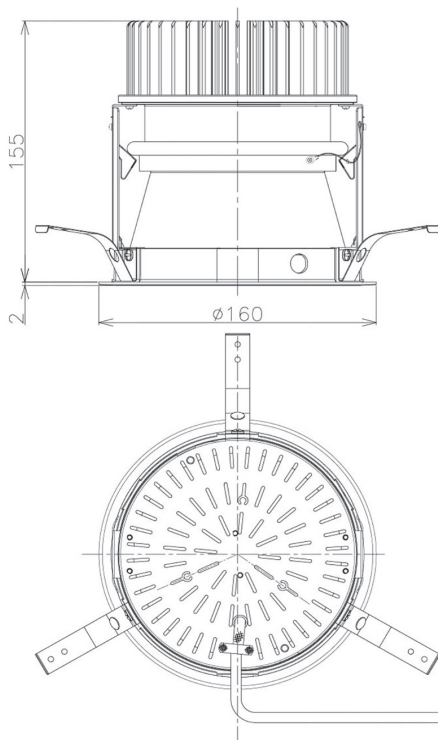

Item no. DD098-3050DW9030D

Series Name:  $\Phi$ 150 Spark (Deep Cone)

White Reflector

Installation	Recessed mount
Type	$\Phi$ 150 Spark (Deep Cone)
Fixture wattage	30.3W
Beam angle	60 deg
Color Temp.	3000K
CRI	Ra>90
Luminous	2512 lm
Body	Die-cast aluminum alloy
Body finish	N/A
Trim finish	White
Reflector finish	White
IP Rate	IP20
Light source	COB module
Input Voltage	AC220~240V
Dimming Type	Non-Dimmable
Certificate	CE, CCC
Cut Hole	150mm

Height (Weight)	Spot / Medium / Medium flood	Wide flood
65.3W	177 (1.4kg)	
48.5W	177 (1.5kg)	
44.3W	157 (1.2kg)	
33.8W	168 (1.1kg)	157 (1.1kg)
30.3W	168 (1.1kg)	157 (1.1kg)
23.0W	138 (0.9kg)	127 (0.9kg)