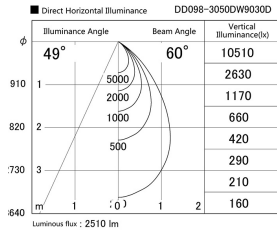

Item no. DD098-3050DW9030D

Series Name:  $\Phi$ 150 Spark (Deep Cone)

White Reflector

Installation	Recessed mount
Type	$\Phi$ 150 Spark (Deep Cone)
Fixture wattage	30.3W
Beam angle	60 deg
Color Temp.	3000K
CRI	Ra>90
Luminous	2512 lm
Body	Die-cast aluminum alloy
Body finish	N/A
Trim finish	White
Reflector finish	White
IP Rate	IP20
Light source	COB module
Input Voltage	AC220~240V
Dimming Type	Non-Dimmable
Certificate	CE, CCC
Cut Hole	150mm

Height (Weight)	Spot / Medium / Medium flood	Wide flood
65.3W	177 (1.4kg)	
48.5W	177 (1.5kg)	
44.3W	157 (1.2kg)	
33.8W	168 (1.1kg)	157 (1.1kg)
30.3W	168 (1.1kg)	157 (1.1kg)
23.0W	138 (0.9kg)	127 (0.9kg)