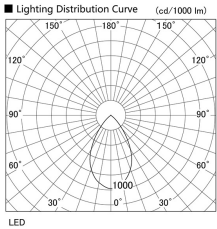

Item no. DD098-3050MB8530D

Series Name: Φ 150 Spark (Deep Cone)

Installation	Recessed mount
Type	Φ 150 Spark (Deep Cone)
Fixture wattage	30.3W
Beam angle	50 deg
Color Temp.	3000K
CRI	Ra>85
Luminous	2901 lm
Body	Die-cast aluminum alloy
Body finish	N/A
Trim finish	Black
Reflector finish	Mirror
IP Rate	IP20
Light source	COB module
Input Voltage	AC220~240V
Dimming Type	Non-Dimmable
Certificate	CE, CCC
Cut Hole	150mm

Height (Weight)	Spot / Medium / Medium flood	Wide flood
65.3W	177 (1.4kg)	
48.5W	177 (1.5kg)	
44.3W	157 (1.2kg)	
33.8W	168 (1.1kg)	157 (1.1kg)
30.3W	168 (1.1kg)	157 (1.1kg)
23.0W	138 (0.9kg)	127 (0.9kg)