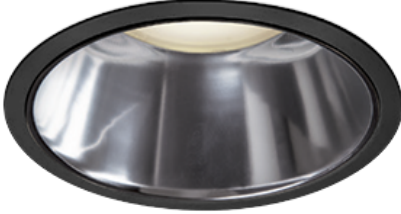

Item no. DD098-3050MB8530D

Series Name: Φ 150 Spark (Deep Cone)

Installation	Recessed mount
Type	Φ 150 Spark (Deep Cone)
Fixture wattage	30.3W
Beam angle	50 deg
Color Temp.	3000K
CRI	Ra>85
Luminous	2901 lm
Body	Die-cast aluminum alloy
Body finish	N/A
Trim finish	Black
Reflector finish	Mirror
IP Rate	IP20
Light source	COB module
Input Voltage	AC220~240V
Dimming Type	Non-Dimmable
Certificate	CE, CCC
Cut Hole	150mm

Height (Weight)	Spot / Medium / Medium flood	Wide flood
65.3W	177 (1.4kg)	
48.5W	177 (1.5kg)	
44.3W	157 (1.2kg)	
33.8W	168 (1.1kg)	157 (1.1kg)
30.3W	168 (1.1kg)	157 (1.1kg)
23.0W	138 (0.9kg)	127 (0.9kg)