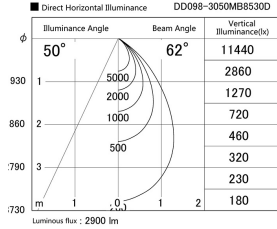

Item no. DD098-3050MB8530D

Series Name: Φ 150 Spark (Deep Cone)

Installation	Recessed mount
Type	Φ 150 Spark (Deep Cone)
Fixture wattage	30.3W
Beam angle	50 deg
Color Temp.	3000K
CRI	Ra>85
Luminous	2901 lm
Body	Die-cast aluminum alloy
Body finish	N/A
Trim finish	Black
Reflector finish	Mirror
IP Rate	IP20
Light source	COB module
Input Voltage	AC220~240V
Dimming Type	Non-Dimmable
Certificate	CE, CCC
Cut Hole	150mm

Height (Weight)	Spot / Medium / Medium flood	Wide flood
65.3W	177 (1.4kg)	
48.5W	177 (1.5kg)	
44.3W	157 (1.2kg)	
33.8W	168 (1.1kg)	157 (1.1kg)
30.3W	168 (1.1kg)	157 (1.1kg)
23.0W	138 (0.9kg)	127 (0.9kg)