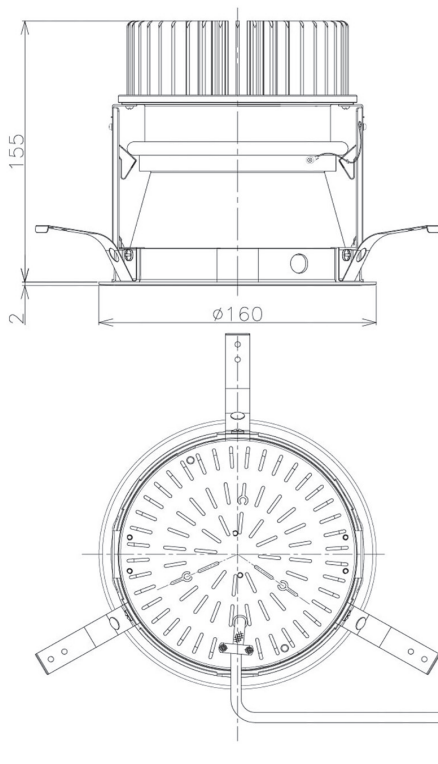

Item no. DD098-3050MB8530D

Series Name: Φ 150 Spark (Deep Cone)

Installation	Recessed mount
Type	Φ 150 Spark (Deep Cone)
Fixture wattage	30.3W
Beam angle	50 deg
Color Temp.	3000K
CRI	Ra>85
Luminous	2901 lm
Body	Die-cast aluminum alloy
Body finish	N/A
Trim finish	Black
Reflector finish	Mirror
IP Rate	IP20
Light source	COB module
Input Voltage	AC220~240V
Dimming Type	Non-Dimmable
Certificate	CE, CCC
Cut Hole	150mm

Height (Weight)	Spot / Medium / Medium flood	Wide flood
65.3W	177 (1.4kg)	
48.5W	177 (1.5kg)	
44.3W	157 (1.2kg)	
33.8W	168 (1.1kg)	157 (1.1kg)
30.3W	168 (1.1kg)	157 (1.1kg)
23.0W	138 (0.9kg)	127 (0.9kg)