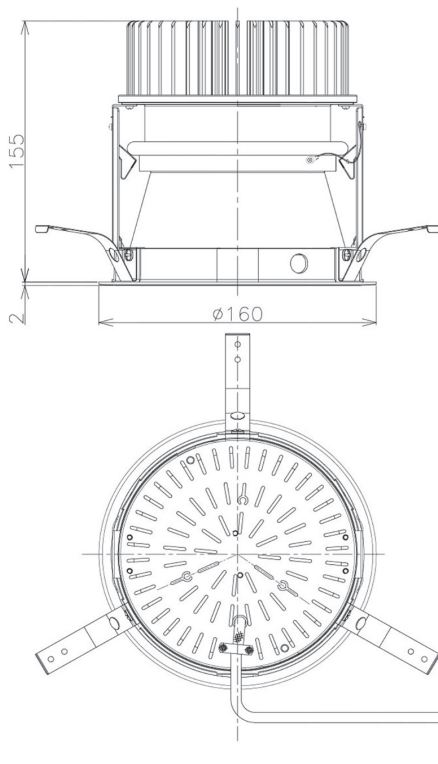

Item no. DD098-3050MB8535D

Series Name: Φ 150 Spark (Deep Cone)

Installation	Recessed mount
Type	
Fixture wattage	30.3W
Beam angle	50 deg
Color Temp.	3500K
CRI	Ra>85
Luminous	2959 lm
Body	Die-cast aluminum alloy
Body finish	N/A
Trim finish	Black
Reflector finish	Mirror
IP Rate	IP20
Light source	COB module
Input Voltage	AC220~240V
Dimming Type	Non-Dimmable
Certificate	CE, CCC
Cut Hole	150mm

Height (Weight)	Spot / Medium / Medium flood	Wide flood
65.3W	177 (1.4kg)	
48.5W	177 (1.5kg)	
44.3W	157 (1.2kg)	
33.8W	168 (1.1kg)	157 (1.1kg)
30.3W	168 (1.1kg)	157 (1.1kg)
23.0W	138 (0.9kg)	127 (0.9kg)