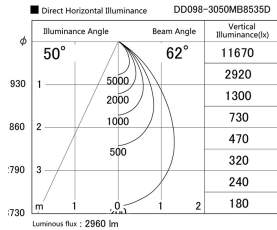

Item no. DD098-3050MB8535D

Series Name: Φ 150 Spark (Deep Cone)

Installation	Recessed mount
Type	
Fixture wattage	30.3W
Beam angle	50 deg
Color Temp.	3500K
CRI	Ra>85
Luminous	2959 lm
Body	Die-cast aluminum alloy
Body finish	N/A
Trim finish	Black
Reflector finish	Mirror
IP Rate	IP20
Light source	COB module
Input Voltage	AC220~240V
Dimming Type	Non-Dimmable
Certificate	CE, CCC
Cut Hole	150mm

Height (Weight)	Spot / Medium / Medium flood	Wide flood
65.3W	177 (1.4kg)	
48.5W	177 (1.5kg)	
44.3W	157 (1.2kg)	
33.8W	168 (1.1kg)	157 (1.1kg)
30.3W	168 (1.1kg)	157 (1.1kg)
23.0W	138 (0.9kg)	127 (0.9kg)