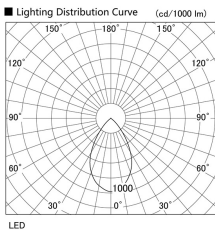

Item no. DD098-3050MB8535D

Series Name: Φ 150 Spark (Deep Cone)

Installation	Recessed mount
Type	
Fixture wattage	30.3W
Beam angle	50 deg
Color Temp.	3500K
CRI	Ra>85
Luminous	2959 lm
Body	Die-cast aluminum alloy
Body finish	N/A
Trim finish	Black
Reflector finish	Mirror
IP Rate	IP20
Light source	COB module
Input Voltage	AC220~240V
Dimming Type	Non-Dimmable
Certificate	CE, CCC
Cut Hole	150mm

Height (Weight)	Spot / Medium / Medium flood	Wide flood
65.3W	177 (1.4kg)	
48.5W	177 (1.5kg)	
44.3W	157 (1.2kg)	
33.8W	168 (1.1kg)	157 (1.1kg)
30.3W	168 (1.1kg)	157 (1.1kg)
23.0W	138 (0.9kg)	127 (0.9kg)