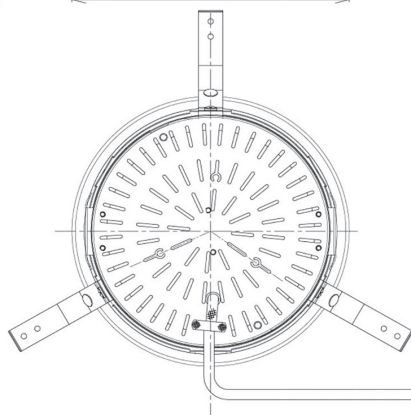

Item no. DD098-3050MW8035D

Series Name:  $\Phi$ 150 Spark (Deep Cone)

Installation	Recessed mount
Type	
Fixture wattage	30.3W
Beam angle	50 deg
Color Temp.	3500K
CRI	Ra>90
Luminous	3148 lm
Body	Die-cast aluminum alloy
Body finish	N/A
Trim finish	White
Reflector finish	Mirror
IP Rate	IP20
Light source	COB module
Input Voltage	AC220~240V
Dimming Type	Non-Dimmable
Certificate	CE, CCC
Cut Hole	150mm

Height (Weight)	Spot / Medium / Medium flood	Wide flood
65.3W	177 (1.4kg)	
48.5W	177 (1.5kg)	
44.3W	157 (1.2kg)	
33.8W	168 (1.1kg)	157 (1.1kg)
30.3W	168 (1.1kg)	157 (1.1kg)
23.0W	138 (0.9kg)	127 (0.9kg)