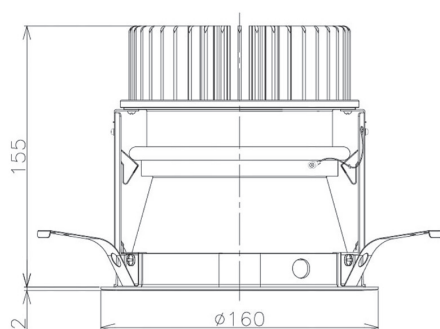

Item no. DD098-3050MW8035D

Series Name:  $\Phi$ 150 Spark (Deep Cone)

Installation	Recessed mount
Type	
Fixture wattage	30.3W
Beam angle	50 deg
Color Temp.	3500K
CRI	Ra>90
Luminous	3148 lm
Body	Die-cast aluminum alloy
Body finish	N/A
Trim finish	White
Reflector finish	Mirror
IP Rate	IP20
Light source	COB module
Input Voltage	AC220~240V
Dimming Type	Non-Dimmable
Certificate	CE, CCC
Cut Hole	150mm

Height (Weight)	Spot / Medium / Medium flood	Wide flood
65.3W	177 (1.4kg)	
48.5W	177 (1.5kg)	
44.3W	157 (1.2kg)	
33.8W	168 (1.1kg)	157 (1.1kg)
30.3W	168 (1.1kg)	157 (1.1kg)
23.0W	138 (0.9kg)	127 (0.9kg)