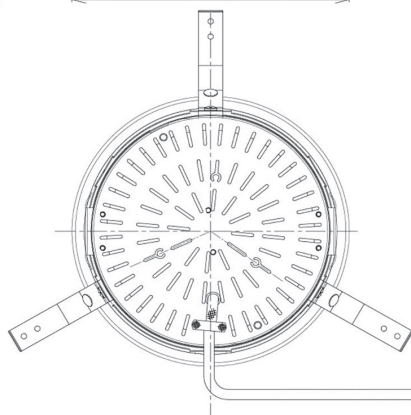

Item no. DD098-3050MW8035D

Series Name: Φ 150 Spark (Deep Cone)

Installation	Recessed mount
Type	Φ 150 Spark (Deep Cone)
Fixture wattage	30.3W
Beam angle	50 deg
Color Temp.	3500K
CRI	Ra>90
Luminous	3148 lm
Body	Die-cast aluminum alloy
Body finish	N/A
Trim finish	White
Reflector finish	Mirror
IP Rate	IP20
Light source	COB module
Input Voltage	AC220~240V
Dimming Type	Non-Dimmable
Certificate	CE, CCC
Cut Hole	150mm

Height (Weight)	Spot / Medium / Medium flood	Wide flood
65.3W	177 (1.4kg)	
48.5W	177 (1.5kg)	
44.3W	157 (1.2kg)	
33.8W	168 (1.1kg)	157 (1.1kg)
30.3W	168 (1.1kg)	157 (1.1kg)
23.0W	138 (0.9kg)	127 (0.9kg)