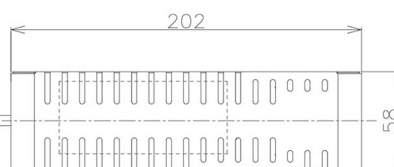

Item no. DD098-3050MW8035D

Series Name:  $\Phi$ 150 Spark (Deep Cone)

Installation	Recessed mount
Type	
Fixture wattage	30.3W
Beam angle	50 deg
Color Temp.	3500K
CRI	Ra>90
Luminous	3148 lm
Body	Die-cast aluminum alloy
Body finish	N/A
Trim finish	White
Reflector finish	Mirror
IP Rate	IP20
Light source	COB module
Input Voltage	AC220~240V
Dimming Type	Non-Dimmable
Certificate	CE, CCC
Cut Hole	150mm

Height (Weight)	Spot / Medium / Medium flood	Wide flood
65.3W	177 (1.4kg)	
48.5W	177 (1.5kg)	
44.3W	157 (1.2kg)	
33.8W	168 (1.1kg)	157 (1.1kg)
30.3W	168 (1.1kg)	157 (1.1kg)
23.0W	138 (0.9kg)	127 (0.9kg)