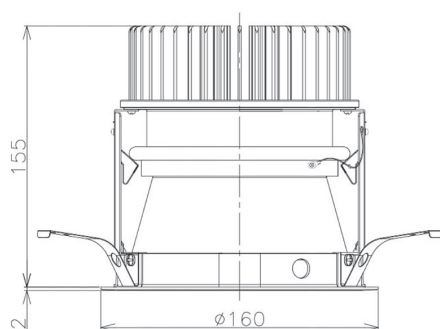

Item no. DD098-3050MW8035D

Series Name: Φ 150 Spark (Deep Cone)

Installation	Recessed mount
Type	Φ 150 Spark (Deep Cone)
Fixture wattage	30.3W
Beam angle	50 deg
Color Temp.	3500K
CRI	Ra>90
Luminous	3148 lm
Body	Die-cast aluminum alloy
Body finish	N/A
Trim finish	White
Reflector finish	Mirror
IP Rate	IP20
Light source	COB module
Input Voltage	AC220~240V
Dimming Type	Non-Dimmable
Certificate	CE, CCC
Cut Hole	150mm

Height (Weight)	Spot / Medium / Medium flood	Wide flood
65.3W	177 (1.4kg)	
48.5W	177 (1.5kg)	
44.3W	157 (1.2kg)	
33.8W	168 (1.1kg)	157 (1.1kg)
30.3W	168 (1.1kg)	157 (1.1kg)
23.0W	138 (0.9kg)	127 (0.9kg)