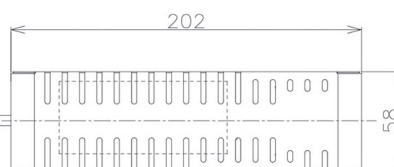

Item no. DD098-3050MW8035D

Series Name: Φ 150 Spark (Deep Cone)

Installation	Recessed mount
Type	Φ 150 Spark (Deep Cone)
Fixture wattage	30.3W
Beam angle	50 deg
Color Temp.	3500K
CRI	Ra>90
Luminous	3148 lm
Body	Die-cast aluminum alloy
Body finish	N/A
Trim finish	White
Reflector finish	Mirror
IP Rate	IP20
Light source	COB module
Input Voltage	AC220~240V
Dimming Type	Non-Dimmable
Certificate	CE, CCC
Cut Hole	150mm

Height (Weight)	Spot / Medium / Medium flood	Wide flood
65.3W	177 (1.4kg)	
48.5W	177 (1.5kg)	
44.3W	157 (1.2kg)	
33.8W	168 (1.1kg)	157 (1.1kg)
30.3W	168 (1.1kg)	157 (1.1kg)
23.0W	138 (0.9kg)	127 (0.9kg)