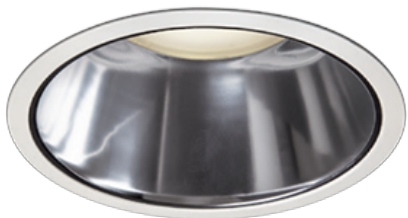

Item no. DD098-3050MW8035D

Series Name:  $\Phi$ 150 Spark (Deep Cone)

Installation	Recessed mount
Type	
Fixture wattage	30.3W
Beam angle	50 deg
Color Temp.	3500K
CRI	Ra>90
Luminous	3148 lm
Body	Die-cast aluminum alloy
Body finish	N/A
Trim finish	White
Reflector finish	Mirror
IP Rate	IP20
Light source	COB module
Input Voltage	AC220~240V
Dimming Type	Non-Dimmable
Certificate	CE, CCC
Cut Hole	150mm

Height (Weight)	Spot / Medium / Medium flood	Wide flood
65.3W	177 (1.4kg)	
48.5W	177 (1.5kg)	
44.3W	157 (1.2kg)	
33.8W	168 (1.1kg)	157 (1.1kg)
30.3W	168 (1.1kg)	157 (1.1kg)
23.0W	138 (0.9kg)	127 (0.9kg)