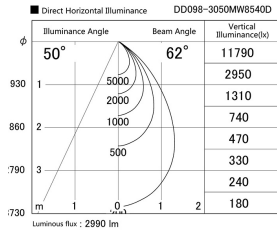

Item no. DD098-3050MW8540D

Series Name:  $\Phi$ 150 Spark (Deep Cone)

Installation	Recessed mount
Type	
Fixture wattage	30.3W
Beam angle	50 deg
Color Temp.	4000K
CRI	Ra>85
Luminous	2988 lm
Body	Die-cast aluminum alloy
Body finish	N/A
Trim finish	White
Reflector finish	Mirror
IP Rate	IP20
Light source	COB module
Input Voltage	AC220~240V
Dimming Type	Non-Dimmable
Certificate	CE, CCC
Cut Hole	150mm

Height (Weight)	Spot / Medium / Medium flood	Wide flood
65.3W	177 (1.4kg)	
48.5W	177 (1.5kg)	
44.3W	157 (1.2kg)	
33.8W	168 (1.1kg)	157 (1.1kg)
30.3W	168 (1.1kg)	157 (1.1kg)
23.0W	138 (0.9kg)	127 (0.9kg)