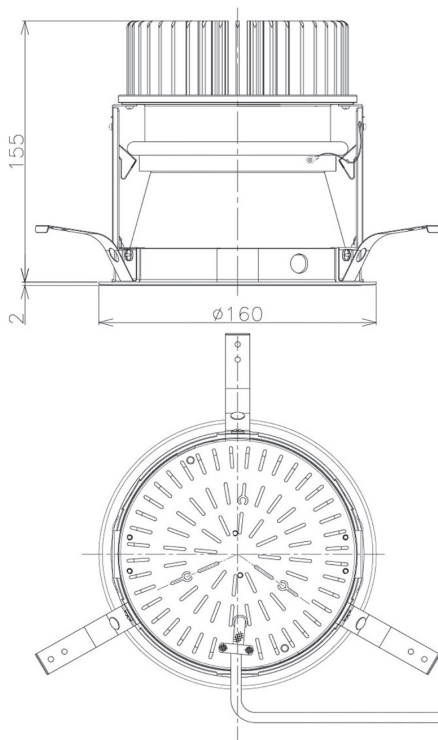

Item no. DD098-3050MW8540D

Series Name:  $\Phi$ 150 Spark (Deep Cone)

Installation	Recessed mount
Type	
Fixture wattage	30.3W
Beam angle	50 deg
Color Temp.	4000K
CRI	Ra>85
Luminous	2988 lm
Body	Die-cast aluminum alloy
Body finish	N/A
Trim finish	White
Reflector finish	Mirror
IP Rate	IP20
Light source	COB module
Input Voltage	AC220~240V
Dimming Type	Non-Dimmable
Certificate	CE, CCC
Cut Hole	150mm

Height (Weight)	Spot / Medium / Medium flood	Wide flood
65.3W	177 (1.4kg)	
48.5W	177 (1.5kg)	
44.3W	157 (1.2kg)	
33.8W	168 (1.1kg)	157 (1.1kg)
30.3W	168 (1.1kg)	157 (1.1kg)
23.0W	138 (0.9kg)	127 (0.9kg)