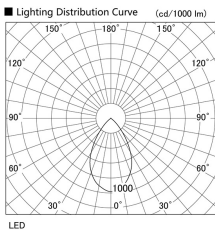

Item no. DD098-3050MW8540D

Series Name:  $\Phi$ 150 Spark (Deep Cone)

Installation	Recessed mount
Type	
Fixture wattage	30.3W
Beam angle	50 deg
Color Temp.	4000K
CRI	Ra>85
Luminous	2988 lm
Body	Die-cast aluminum alloy
Body finish	N/A
Trim finish	White
Reflector finish	Mirror
IP Rate	IP20
Light source	COB module
Input Voltage	AC220~240V
Dimming Type	Non-Dimmable
Certificate	CE, CCC
Cut Hole	150mm

Height (Weight)	Spot / Medium / Medium flood	Wide flood
65.3W	177 (1.4kg)	
48.5W	177 (1.5kg)	
44.3W	157 (1.2kg)	
33.8W	168 (1.1kg)	157 (1.1kg)
30.3W	168 (1.1kg)	157 (1.1kg)
23.0W	138 (0.9kg)	127 (0.9kg)