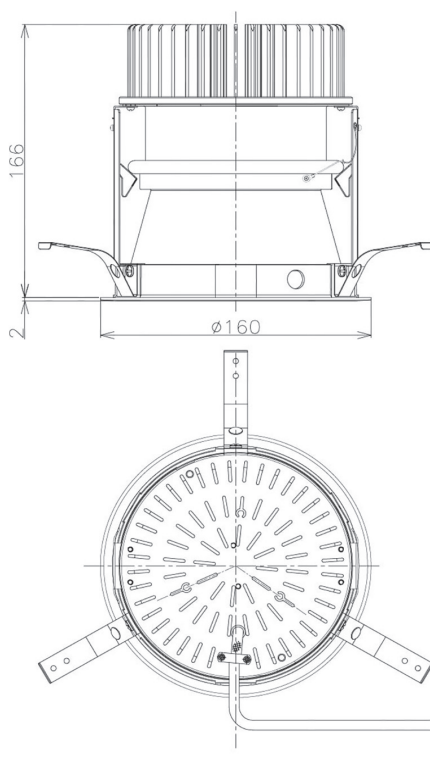

Item no. DD098-3050WW8527D

Series Name: Φ 150 Spark (Deep Cone)

Dark Mirror Reflector

| | |
|------------------|-------------------------|
| Installation | Recessed mount |
| Type | |
| Fixture wattage | 30.3W |
| Beam angle | 65 deg |
| Color Temp. | 2700K |
| CRI | Ra>85 |
| Luminous | 2375 lm |
| Body | Die-cast aluminum alloy |
| Body finish | N/A |
| Trim finish | White |
| Reflector finish | Dark Mirror |
| IP Rate | IP20 |
| Light source | COB module |
| Input Voltage | AC220~240V |
| Dimming Type | Non-Dimmable |
| Certificate | CE, CCC |
| Cut Hole | 150mm |

| Height (Weight) | Spot / Medium / Medium flood | Wide flood |
|-----------------|------------------------------|-------------|
| 65.3W | 177 (1.4kg) | |
| 48.5W | 177 (1.5kg) | |
| 44.3W | 157 (1.2kg) | |
| 33.8W | 168 (1.1kg) | 157 (1.1kg) |
| 30.3W | 168 (1.1kg) | 157 (1.1kg) |
| 23.0W | 138 (0.9kg) | 127 (0.9kg) |