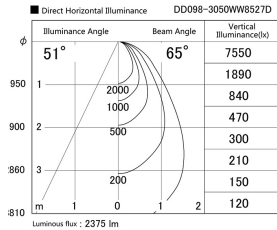

Item no. DD098-3050WW8527D

Series Name: Φ 150 Spark (Deep Cone)

Dark Mirror Reflector

| | |
|------------------|-------------------------|
| Installation | Recessed mount |
| Type | |
| Fixture wattage | 30.3W |
| Beam angle | 65 deg |
| Color Temp. | 2700K |
| CRI | Ra>85 |
| Luminous | 2375 lm |
| Body | Die-cast aluminum alloy |
| Body finish | N/A |
| Trim finish | White |
| Reflector finish | Dark Mirror |
| IP Rate | IP20 |
| Light source | COB module |
| Input Voltage | AC220~240V |
| Dimming Type | Non-Dimmable |
| Certificate | CE, CCC |
| Cut Hole | 150mm |

| Height (Weight) | Spot / Medium / Medium flood | Wide flood |
|-----------------|------------------------------|-------------|
| 65.3W | 177 (1.4kg) | |
| 48.5W | 177 (1.5kg) | |
| 44.3W | 157 (1.2kg) | |
| 33.8W | 168 (1.1kg) | 157 (1.1kg) |
| 30.3W | 168 (1.1kg) | 157 (1.1kg) |
| 23.0W | 138 (0.9kg) | 127 (0.9kg) |