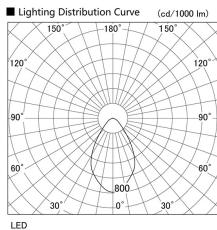

Item no. DD098-3050WW8527D

Series Name: Φ 150 Spark (Deep Cone)

Dark Mirror Reflector

| | |
|------------------|-------------------------|
| Installation | Recessed mount |
| Type | |
| Fixture wattage | 30.3W |
| Beam angle | 65 deg |
| Color Temp. | 2700K |
| CRI | Ra>85 |
| Luminous | 2375 lm |
| Body | Die-cast aluminum alloy |
| Body finish | N/A |
| Trim finish | White |
| Reflector finish | Dark Mirror |
| IP Rate | IP20 |
| Light source | COB module |
| Input Voltage | AC220~240V |
| Dimming Type | Non-Dimmable |
| Certificate | CE, CCC |
| Cut Hole | 150mm |

| Height (Weight) | Spot / Medium / Medium flood | Wide flood |
|-----------------|------------------------------|-------------|
| 65.3W | 177 (1.4kg) | |
| 48.5W | 177 (1.5kg) | |
| 44.3W | 157 (1.2kg) | |
| 33.8W | 168 (1.1kg) | 157 (1.1kg) |
| 30.3W | 168 (1.1kg) | 157 (1.1kg) |
| 23.0W | 138 (0.9kg) | 127 (0.9kg) |