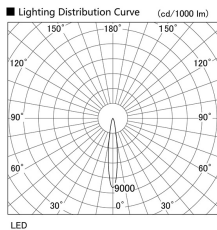

Item no. DD098-3415DW8527D

Series Name: Φ 150 Spark (Deep Cone)

White Reflector

Installation	Recessed mount
Type	Φ 150 Spark (Deep Cone)
Fixture wattage	33.8W
Beam angle	15 deg
Color Temp.	2700K
CRI	Ra>85
Luminous	2932 lm
Body	Die-cast aluminum alloy
Body finish	N/A
Trim finish	White
Reflector finish	White
IP Rate	IP20
Light source	COB module
Input Voltage	AC220~240V
Dimming Type	Non-Dimmable
Certificate	CE, CCC
Cut Hole	150mm

Height (Weight)	Spot / Medium / Medium flood	Wide flood
65.3W	177 (1.4kg)	
48.5W	177 (1.5kg)	
44.3W	157 (1.2kg)	
33.8W	168 (1.1kg)	157 (1.1kg)
30.3W	168 (1.1kg)	157 (1.1kg)
23.0W	138 (0.9kg)	127 (0.9kg)