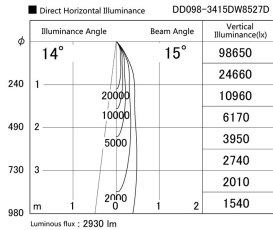

Item no. DD098-3415DW8527D

Series Name: Φ 150 Spark (Deep Cone)

White Reflector

Installation	Recessed mount
Type	Φ 150 Spark (Deep Cone)
Fixture wattage	33.8W
Beam angle	15 deg
Color Temp.	2700K
CRI	Ra>85
Luminous	2932 lm
Body	Die-cast aluminum alloy
Body finish	N/A
Trim finish	White
Reflector finish	White
IP Rate	IP20
Light source	COB module
Input Voltage	AC220~240V
Dimming Type	Non-Dimmable
Certificate	CE, CCC
Cut Hole	150mm

Height (Weight)	Spot / Medium / Medium flood	Wide flood
65.3W	177 (1.4kg)	
48.5W	177 (1.5kg)	
44.3W	157 (1.2kg)	
33.8W	168 (1.1kg)	157 (1.1kg)
30.3W	168 (1.1kg)	157 (1.1kg)
23.0W	138 (0.9kg)	127 (0.9kg)