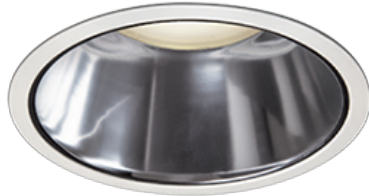

Item no. DD098-3415DW8527D

Series Name: Φ 150 Spark (Deep Cone)

White Reflector

Installation	Recessed mount
Type	Φ 150 Spark (Deep Cone)
Fixture wattage	33.8W
Beam angle	15 deg
Color Temp.	2700K
CRI	Ra>85
Luminous	2932 lm
Body	Die-cast aluminum alloy
Body finish	N/A
Trim finish	White
Reflector finish	White
IP Rate	IP20
Light source	COB module
Input Voltage	AC220~240V
Dimming Type	Non-Dimmable
Certificate	CE, CCC
Cut Hole	150mm

Height (Weight)	Spot / Medium / Medium flood	Wide flood
65.3W	177 (1.4kg)	
48.5W	177 (1.5kg)	
44.3W	157 (1.2kg)	
33.8W	168 (1.1kg)	157 (1.1kg)
30.3W	168 (1.1kg)	157 (1.1kg)
23.0W	138 (0.9kg)	127 (0.9kg)