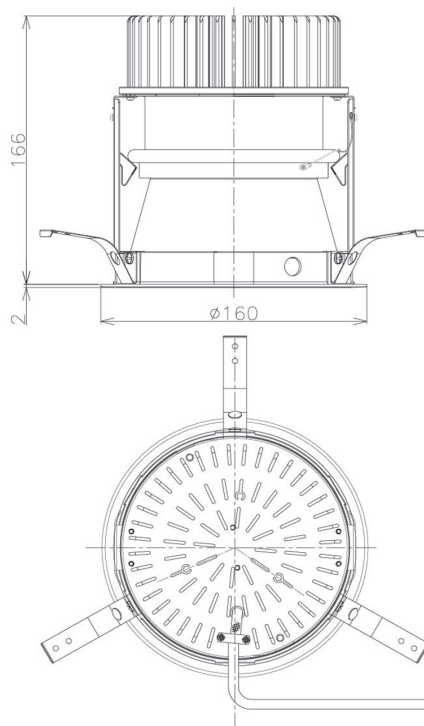

Item no. DD098-3415DW8527D

Series Name: Φ 150 Spark (Deep Cone)

White Reflector

Installation	Recessed mount
Type	Φ 150 Spark (Deep Cone)
Fixture wattage	33.8W
Beam angle	15 deg
Color Temp.	2700K
CRI	Ra>85
Luminous	2932 lm
Body	Die-cast aluminum alloy
Body finish	N/A
Trim finish	White
Reflector finish	White
IP Rate	IP20
Light source	COB module
Input Voltage	AC220~240V
Dimming Type	Non-Dimmable
Certificate	CE, CCC
Cut Hole	150mm

Height (Weight)	Spot / Medium / Medium flood	Wide flood
65.3W	177 (1.4kg)	
48.5W	177 (1.5kg)	
44.3W	157 (1.2kg)	
33.8W	168 (1.1kg)	157 (1.1kg)
30.3W	168 (1.1kg)	157 (1.1kg)
23.0W	138 (0.9kg)	127 (0.9kg)