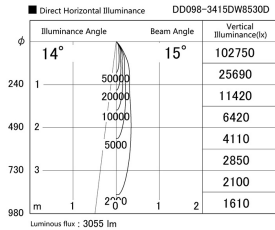

Item no. DD098-3415DW8530D

Series Name: Φ 150 Spark (Deep Cone)

White Reflector

Installation	Recessed mount
Type	Φ 150 Spark (Deep Cone)
Fixture wattage	33.8W
Beam angle	15 deg
Color Temp.	3000K
CRI	Ra>85
Luminous	3054 lm
Body	Die-cast aluminum alloy
Body finish	N/A
Trim finish	White
Reflector finish	White
IP Rate	IP20
Light source	COB module
Input Voltage	AC220~240V
Dimming Type	Non-Dimmable
Certificate	CE, CCC
Cut Hole	150mm

Height (Weight)	Spot / Medium / Medium flood	Wide flood
65.3W	177 (1.4kg)	
48.5W	177 (1.5kg)	
44.3W	157 (1.2kg)	
33.8W	168 (1.1kg)	157 (1.1kg)
30.3W	168 (1.1kg)	157 (1.1kg)
23.0W	138 (0.9kg)	127 (0.9kg)