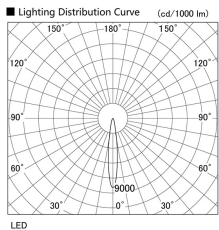

Item no. DD098-3415DW8530D

Series Name: Φ 150 Spark (Deep Cone)

White Reflector

Installation	Recessed mount
Type	Φ 150 Spark (Deep Cone)
Fixture wattage	33.8W
Beam angle	15 deg
Color Temp.	3000K
CRI	Ra>85
Luminous	3054 lm
Body	Die-cast aluminum alloy
Body finish	N/A
Trim finish	White
Reflector finish	White
IP Rate	IP20
Light source	COB module
Input Voltage	AC220~240V
Dimming Type	Non-Dimmable
Certificate	CE, CCC
Cut Hole	150mm

Height (Weight)	Spot / Medium / Medium flood	Wide flood
65.3W	177 (1.4kg)	
48.5W	177 (1.5kg)	
44.3W	157 (1.2kg)	
33.8W	168 (1.1kg)	157 (1.1kg)
30.3W	168 (1.1kg)	157 (1.1kg)
23.0W	138 (0.9kg)	127 (0.9kg)