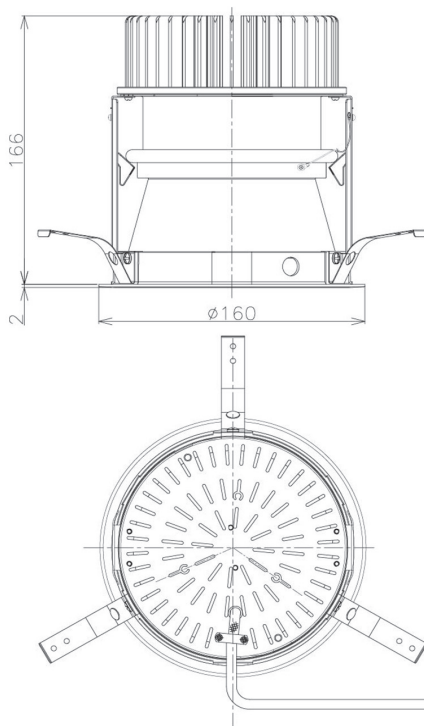

Item no. DD098-3415DW8530D

Series Name: Φ 150 Spark (Deep Cone)

White Reflector

Installation	Recessed mount
Type	Φ 150 Spark (Deep Cone)
Fixture wattage	33.8W
Beam angle	15 deg
Color Temp.	3000K
CRI	Ra>85
Luminous	3054 lm
Body	Die-cast aluminum alloy
Body finish	N/A
Trim finish	White
Reflector finish	White
IP Rate	IP20
Light source	COB module
Input Voltage	AC220~240V
Dimming Type	Non-Dimmable
Certificate	CE, CCC
Cut Hole	150mm

Height (Weight)	Spot / Medium / Medium flood	Wide flood
65.3W	177 (1.4kg)	
48.5W	177 (1.5kg)	
44.3W	157 (1.2kg)	
33.8W	168 (1.1kg)	157 (1.1kg)
30.3W	168 (1.1kg)	157 (1.1kg)
23.0W	138 (0.9kg)	127 (0.9kg)