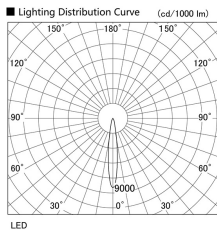

Item no. DD098-3415DW8535D

Series Name: Φ 150 Spark (Deep Cone)

White Reflector

Installation	Recessed mount
Type	Φ 150 Spark (Deep Cone)
Fixture wattage	33.8W
Beam angle	15 deg
Color Temp.	3500K
CRI	Ra>85
Luminous	3115 lm
Body	Die-cast aluminum alloy
Body finish	N/A
Trim finish	White
Reflector finish	White
IP Rate	IP20
Light source	COB module
Input Voltage	AC220~240V
Dimming Type	Non-Dimmable
Certificate	CE, CCC
Cut Hole	150mm

Height (Weight)	Spot / Medium / Medium flood	Wide flood
65.3W	177 (1.4kg)	
48.5W	177 (1.5kg)	
44.3W	157 (1.2kg)	
33.8W	168 (1.1kg)	157 (1.1kg)
30.3W	168 (1.1kg)	157 (1.1kg)
23.0W	138 (0.9kg)	127 (0.9kg)