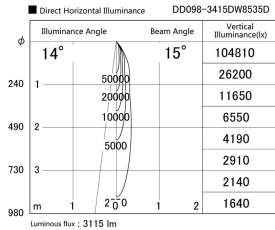

Item no. DD098-3415DW8535D

Series Name: Φ 150 Spark (Deep Cone)

White Reflector

Installation	Recessed mount
Type	Φ 150 Spark (Deep Cone)
Fixture wattage	33.8W
Beam angle	15 deg
Color Temp.	3500K
CRI	Ra>85
Luminous	3115 lm
Body	Die-cast aluminum alloy
Body finish	N/A
Trim finish	White
Reflector finish	White
IP Rate	IP20
Light source	COB module
Input Voltage	AC220~240V
Dimming Type	Non-Dimmable
Certificate	CE, CCC
Cut Hole	150mm

Height (Weight)	Spot / Medium / Medium flood	Wide flood
65.3W	177 (1.4kg)	
48.5W	177 (1.5kg)	
44.3W	157 (1.2kg)	
33.8W	168 (1.1kg)	157 (1.1kg)
30.3W	168 (1.1kg)	157 (1.1kg)
23.0W	138 (0.9kg)	127 (0.9kg)