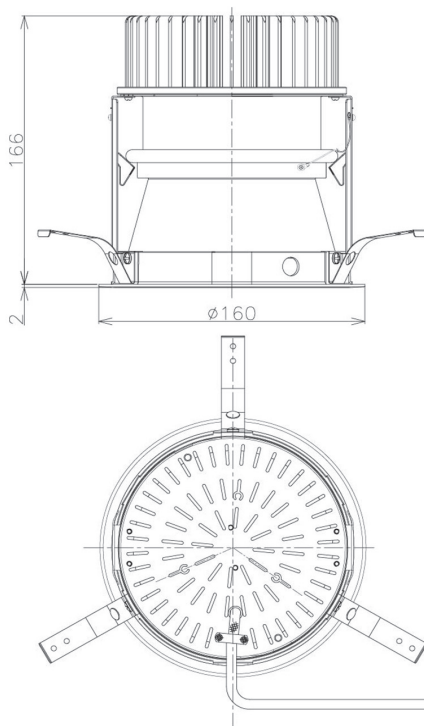

Item no. DD098-3415DW8535D

Series Name: Φ 150 Spark (Deep Cone)

White Reflector

Installation	Recessed mount
Type	Φ 150 Spark (Deep Cone)
Fixture wattage	33.8W
Beam angle	15 deg
Color Temp.	3500K
CRI	Ra>85
Luminous	3115 lm
Body	Die-cast aluminum alloy
Body finish	N/A
Trim finish	White
Reflector finish	White
IP Rate	IP20
Light source	COB module
Input Voltage	AC220~240V
Dimming Type	Non-Dimmable
Certificate	CE, CCC
Cut Hole	150mm

Height (Weight)	Spot / Medium / Medium flood	Wide flood
65.3W	177 (1.4kg)	
48.5W	177 (1.5kg)	
44.3W	157 (1.2kg)	
33.8W	168 (1.1kg)	157 (1.1kg)
30.3W	168 (1.1kg)	157 (1.1kg)
23.0W	138 (0.9kg)	127 (0.9kg)