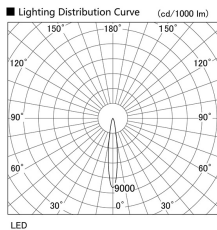

Item no. DD098-3415DW9027D

Series Name: Φ 150 Spark (Deep Cone)

White Reflector

Installation	Recessed mount
Type	Φ 150 Spark (Deep Cone)
Fixture wattage	33.8W
Beam angle	15 deg
Color Temp.	2700K
CRI	Ra>90
Luminous	2666 lm
Body	Die-cast aluminum alloy
Body finish	N/A
Trim finish	White
Reflector finish	White
IP Rate	IP20
Light source	COB module
Input Voltage	AC220~240V
Dimming Type	Non-Dimmable
Certificate	CE, CCC
Cut Hole	150mm

Height (Weight)	Spot / Medium / Medium flood	Wide flood
65.3W	177 (1.4kg)	
48.5W	177 (1.5kg)	
44.3W	157 (1.2kg)	
33.8W	168 (1.1kg)	157 (1.1kg)
30.3W	168 (1.1kg)	157 (1.1kg)
23.0W	138 (0.9kg)	127 (0.9kg)