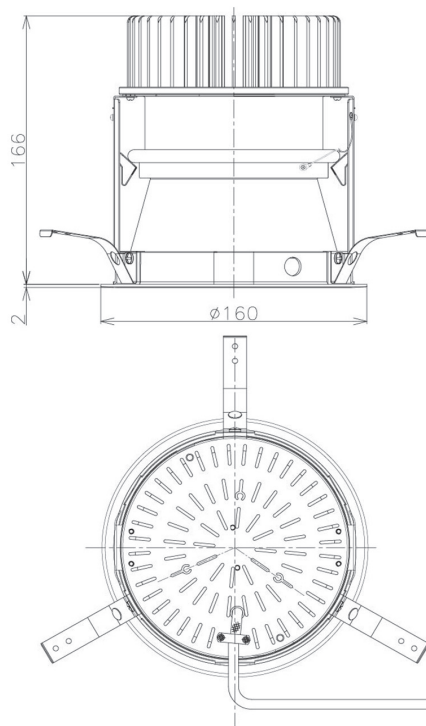

Item no. DD098-3415DW9027D

Series Name: Φ 150 Spark (Deep Cone)

White Reflector

Installation	Recessed mount
Type	Φ 150 Spark (Deep Cone)
Fixture wattage	33.8W
Beam angle	15 deg
Color Temp.	2700K
CRI	Ra>90
Luminous	2666 lm
Body	Die-cast aluminum alloy
Body finish	N/A
Trim finish	White
Reflector finish	White
IP Rate	IP20
Light source	COB module
Input Voltage	AC220~240V
Dimming Type	Non-Dimmable
Certificate	CE, CCC
Cut Hole	150mm

Height (Weight)	Spot / Medium / Medium flood	Wide flood
65.3W	177 (1.4kg)	
48.5W	177 (1.5kg)	
44.3W	157 (1.2kg)	
33.8W	168 (1.1kg)	157 (1.1kg)
30.3W	168 (1.1kg)	157 (1.1kg)
23.0W	138 (0.9kg)	127 (0.9kg)