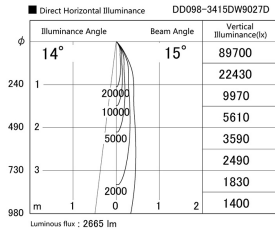

Item no. DD098-3415DW9027D

Series Name: Φ 150 Spark (Deep Cone)

White Reflector

Installation	Recessed mount
Type	Φ 150 Spark (Deep Cone)
Fixture wattage	33.8W
Beam angle	15 deg
Color Temp.	2700K
CRI	Ra>90
Luminous	2666 lm
Body	Die-cast aluminum alloy
Body finish	N/A
Trim finish	White
Reflector finish	White
IP Rate	IP20
Light source	COB module
Input Voltage	AC220~240V
Dimming Type	Non-Dimmable
Certificate	CE, CCC
Cut Hole	150mm

Height (Weight)	Spot / Medium / Medium flood	Wide flood
65.3W	177 (1.4kg)	
48.5W	177 (1.5kg)	
44.3W	157 (1.2kg)	
33.8W	168 (1.1kg)	157 (1.1kg)
30.3W	168 (1.1kg)	157 (1.1kg)
23.0W	138 (0.9kg)	127 (0.9kg)