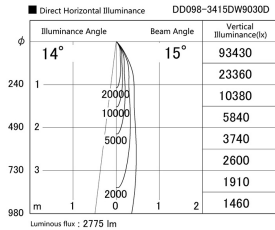

Item no. DD098-3415DW9030D

Series Name: Φ 150 Spark (Deep Cone)

White Reflector

Installation	Recessed mount
Type	
Fixture wattage	33.8W
Beam angle	15 deg
Color Temp.	3000K
CRI	Ra>90
Luminous	2777 lm
Body	Die-cast aluminum alloy
Body finish	N/A
Trim finish	White
Reflector finish	White
IP Rate	IP20
Light source	COB module
Input Voltage	AC220~240V
Dimming Type	Non-Dimmable
Certificate	CE, CCC
Cut Hole	150mm

Height (Weight)	Spot / Medium / Medium flood	Wide flood
65.3W	177 (1.4kg)	
48.5W	177 (1.5kg)	
44.3W	157 (1.2kg)	
33.8W	168 (1.1kg)	157 (1.1kg)
30.3W	168 (1.1kg)	157 (1.1kg)
23.0W	138 (0.9kg)	127 (0.9kg)