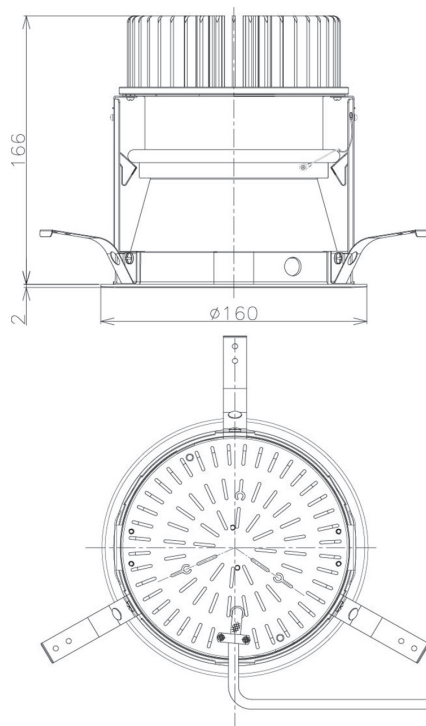

Item no. DD098-3415DW9030D

Series Name: Φ 150 Spark (Deep Cone)

White Reflector

Installation	Recessed mount
Type	
Fixture wattage	33.8W
Beam angle	15 deg
Color Temp.	3000K
CRI	Ra>90
Luminous	2777 lm
Body	Die-cast aluminum alloy
Body finish	N/A
Trim finish	White
Reflector finish	White
IP Rate	IP20
Light source	COB module
Input Voltage	AC220~240V
Dimming Type	Non-Dimmable
Certificate	CE, CCC
Cut Hole	150mm

Height (Weight)	Spot / Medium / Medium flood	Wide flood
65.3W	177 (1.4kg)	
48.5W	177 (1.5kg)	
44.3W	157 (1.2kg)	
33.8W	168 (1.1kg)	157 (1.1kg)
30.3W	168 (1.1kg)	157 (1.1kg)
23.0W	138 (0.9kg)	127 (0.9kg)