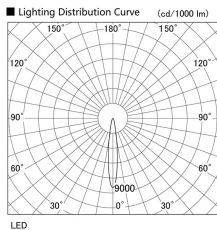

Item no. DD098-3415DW9030D

Series Name: Φ 150 Spark (Deep Cone)

White Reflector

Installation	Recessed mount
Type	
Fixture wattage	33.8W
Beam angle	15 deg
Color Temp.	3000K
CRI	Ra>90
Luminous	2777 lm
Body	Die-cast aluminum alloy
Body finish	N/A
Trim finish	White
Reflector finish	White
IP Rate	IP20
Light source	COB module
Input Voltage	AC220~240V
Dimming Type	Non-Dimmable
Certificate	CE, CCC
Cut Hole	150mm

Height (Weight)	Spot / Medium / Medium flood	Wide flood
65.3W	177 (1.4kg)	
48.5W	177 (1.5kg)	
44.3W	157 (1.2kg)	
33.8W	168 (1.1kg)	157 (1.1kg)
30.3W	168 (1.1kg)	157 (1.1kg)
23.0W	138 (0.9kg)	127 (0.9kg)