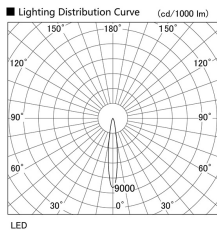

Item no. DD098-3415DW9040D

Series Name:  $\Phi$ 150 Spark (Deep Cone)

White Reflector

Installation	Recessed mount
Type	
Fixture wattage	33.8W
Beam angle	15 deg
Color Temp.	4000K
CRI	Ra>90
Luminous	2860 lm
Body	Die-cast aluminum alloy
Body finish	N/A
Trim finish	White
Reflector finish	White
IP Rate	IP20
Light source	COB module
Input Voltage	AC220~240V
Dimming Type	Non-Dimmable
Certificate	CE, CCC
Cut Hole	150mm

Height (Weight)	Spot / Medium / Medium flood	Wide flood
65.3W	177 (1.4kg)	
48.5W	177 (1.5kg)	
44.3W	157 (1.2kg)	
33.8W	168 (1.1kg)	157 (1.1kg)
30.3W	168 (1.1kg)	157 (1.1kg)
23.0W	138 (0.9kg)	127 (0.9kg)