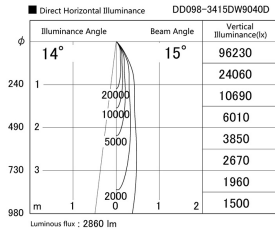

Item no. DD098-3415DW9040D

Series Name:  $\Phi$ 150 Spark (Deep Cone)

White Reflector

Installation	Recessed mount
Type	
Fixture wattage	33.8W
Beam angle	15 deg
Color Temp.	4000K
CRI	Ra>90
Luminous	2860 lm
Body	Die-cast aluminum alloy
Body finish	N/A
Trim finish	White
Reflector finish	White
IP Rate	IP20
Light source	COB module
Input Voltage	AC220~240V
Dimming Type	Non-Dimmable
Certificate	CE, CCC
Cut Hole	150mm

Height (Weight)	Spot / Medium / Medium flood	Wide flood
65.3W	177 (1.4kg)	
48.5W	177 (1.5kg)	
44.3W	157 (1.2kg)	
33.8W	168 (1.1kg)	157 (1.1kg)
30.3W	168 (1.1kg)	157 (1.1kg)
23.0W	138 (0.9kg)	127 (0.9kg)