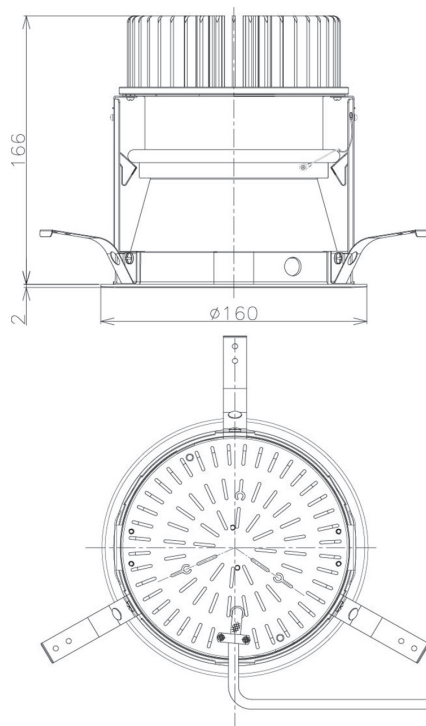

Item no. DD098-3415DW9040D

Series Name:  $\Phi$ 150 Spark (Deep Cone)

White Reflector

Installation	Recessed mount
Type	
Fixture wattage	33.8W
Beam angle	15 deg
Color Temp.	4000K
CRI	Ra>90
Luminous	2860 lm
Body	Die-cast aluminum alloy
Body finish	N/A
Trim finish	White
Reflector finish	White
IP Rate	IP20
Light source	COB module
Input Voltage	AC220~240V
Dimming Type	Non-Dimmable
Certificate	CE, CCC
Cut Hole	150mm

Height (Weight)	Spot / Medium / Medium flood	Wide flood
65.3W	177 (1.4kg)	
48.5W	177 (1.5kg)	
44.3W	157 (1.2kg)	
33.8W	168 (1.1kg)	157 (1.1kg)
30.3W	168 (1.1kg)	157 (1.1kg)
23.0W	138 (0.9kg)	127 (0.9kg)