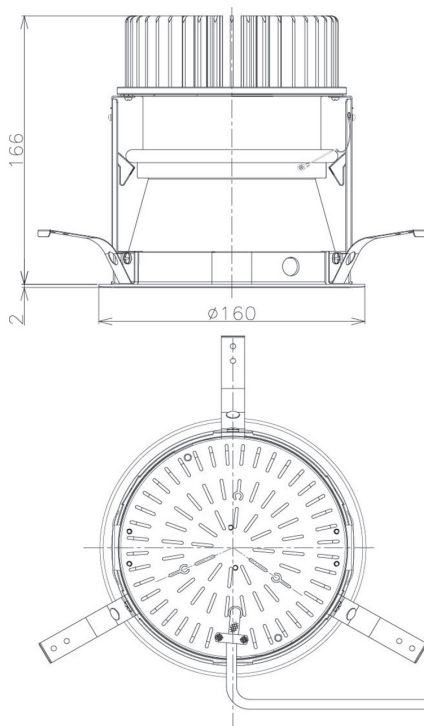

Item no. DD098-3415MB8527D

Series Name: Φ 150 Spark (Deep Cone)

Installation	Recessed mount
Type	Φ 150 Spark (Deep Cone)
Fixture wattage	33.8W
Beam angle	14 deg
Color Temp.	2700K
CRI	Ra>85
Luminous	3079 lm
Body	Die-cast aluminum alloy
Body finish	N/A
Trim finish	Black
Reflector finish	Mirror
IP Rate	IP20
Light source	COB module
Input Voltage	AC220~240V
Dimming Type	Non-Dimmable
Certificate	CE, CCC
Cut Hole	150mm

Height (Weight)	Spot / Medium / Medium flood	Wide flood
65.3W	177 (1.4kg)	
48.5W	177 (1.5kg)	
44.3W	157 (1.2kg)	
33.8W	168 (1.1kg)	157 (1.1kg)
30.3W	168 (1.1kg)	157 (1.1kg)
23.0W	138 (0.9kg)	127 (0.9kg)