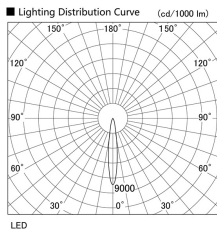

Item no. DD098-3415MB8527D

Series Name: Φ 150 Spark (Deep Cone)

Installation	Recessed mount
Type	Φ 150 Spark (Deep Cone)
Fixture wattage	33.8W
Beam angle	14 deg
Color Temp.	2700K
CRI	Ra>85
Luminous	3079 lm
Body	Die-cast aluminum alloy
Body finish	N/A
Trim finish	Black
Reflector finish	Mirror
IP Rate	IP20
Light source	COB module
Input Voltage	AC220~240V
Dimming Type	Non-Dimmable
Certificate	CE, CCC
Cut Hole	150mm

Height (Weight)	Spot / Medium / Medium flood	Wide flood
65.3W	177 (1.4kg)	
48.5W	177 (1.5kg)	
44.3W	157 (1.2kg)	
33.8W	168 (1.1kg)	157 (1.1kg)
30.3W	168 (1.1kg)	157 (1.1kg)
23.0W	138 (0.9kg)	127 (0.9kg)