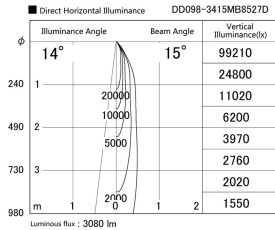

Item no. DD098-3415MB8527D

Series Name: Φ 150 Spark (Deep Cone)

Installation	Recessed mount
Type	Φ 150 Spark (Deep Cone)
Fixture wattage	33.8W
Beam angle	14 deg
Color Temp.	2700K
CRI	Ra>85
Luminous	3079 lm
Body	Die-cast aluminum alloy
Body finish	N/A
Trim finish	Black
Reflector finish	Mirror
IP Rate	IP20
Light source	COB module
Input Voltage	AC220~240V
Dimming Type	Non-Dimmable
Certificate	CE, CCC
Cut Hole	150mm

Height (Weight)	Spot / Medium / Medium flood	Wide flood
65.3W	177 (1.4kg)	
48.5W	177 (1.5kg)	
44.3W	157 (1.2kg)	
33.8W	168 (1.1kg)	157 (1.1kg)
30.3W	168 (1.1kg)	157 (1.1kg)
23.0W	138 (0.9kg)	127 (0.9kg)