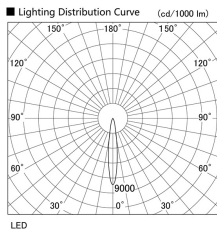

Item no. DD098-3415MB8530D

Series Name: Φ 150 Spark (Deep Cone)

Installation	Recessed mount
Type	Φ 150 Spark (Deep Cone)
Fixture wattage	33.8W
Beam angle	14 deg
Color Temp.	3000K
CRI	Ra>85
Luminous	3207 lm
Body	Die-cast aluminum alloy
Body finish	N/A
Trim finish	Black
Reflector finish	Mirror
IP Rate	IP20
Light source	COB module
Input Voltage	AC220~240V
Dimming Type	Non-Dimmable
Certificate	CE, CCC
Cut Hole	150mm

Height (Weight)	Spot / Medium / Medium flood	Wide flood
65.3W	177 (1.4kg)	
48.5W	177 (1.5kg)	
44.3W	157 (1.2kg)	
33.8W	168 (1.1kg)	157 (1.1kg)
30.3W	168 (1.1kg)	157 (1.1kg)
23.0W	138 (0.9kg)	127 (0.9kg)