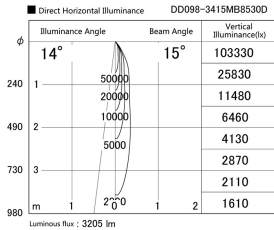

Item no. DD098-3415MB8530D

Series Name: Φ 150 Spark (Deep Cone)

Installation	Recessed mount
Type	
Fixture wattage	33.8W
Beam angle	14 deg
Color Temp.	3000K
CRI	Ra>85
Luminous	3207 lm
Body	Die-cast aluminum alloy
Body finish	N/A
Trim finish	Black
Reflector finish	Mirror
IP Rate	IP20
Light source	COB module
Input Voltage	AC220~240V
Dimming Type	Non-Dimmable
Certificate	CE, CCC
Cut Hole	150mm

Height (Weight)	Spot / Medium / Medium flood	Wide flood
65.3W	177 (1.4kg)	
48.5W	177 (1.5kg)	
44.3W	157 (1.2kg)	
33.8W	168 (1.1kg)	157 (1.1kg)
30.3W	168 (1.1kg)	157 (1.1kg)
23.0W	138 (0.9kg)	127 (0.9kg)