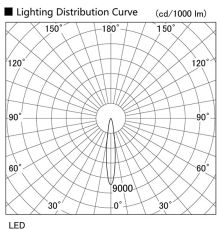

Item no. DD098-3415MB8530D

Series Name: Φ 150 Spark (Deep Cone)

Installation	Recessed mount
Type	
Fixture wattage	33.8W
Beam angle	14 deg
Color Temp.	3000K
CRI	Ra>85
Luminous	3207 lm
Body	Die-cast aluminum alloy
Body finish	N/A
Trim finish	Black
Reflector finish	Mirror
IP Rate	IP20
Light source	COB module
Input Voltage	AC220~240V
Dimming Type	Non-Dimmable
Certificate	CE, CCC
Cut Hole	150mm

Height (Weight)	Spot / Medium / Medium flood	Wide flood
65.3W	177 (1.4kg)	
48.5W	177 (1.5kg)	
44.3W	157 (1.2kg)	
33.8W	168 (1.1kg)	157 (1.1kg)
30.3W	168 (1.1kg)	157 (1.1kg)
23.0W	138 (0.9kg)	127 (0.9kg)