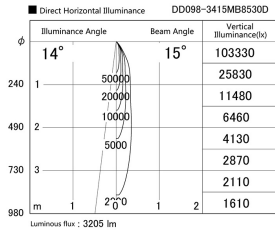

Item no. DD098-3415MB8530D

Series Name: Φ 150 Spark (Deep Cone)

| | |
|------------------|-------------------------|
| Installation | Recessed mount |
| Type | |
| Fixture wattage | 33.8W |
| Beam angle | 14 deg |
| Color Temp. | 3000K |
| CRI | Ra>85 |
| Luminous | 3207 lm |
| Body | Die-cast aluminum alloy |
| Body finish | N/A |
| Trim finish | Black |
| Reflector finish | Mirror |
| IP Rate | IP20 |
| Light source | COB module |
| Input Voltage | AC220~240V |
| Dimming Type | Non-Dimmable |
| Certificate | CE, CCC |
| Cut Hole | 150mm |

| Height (Weight) | Spot / Medium / Medium flood | Wide flood |
|-----------------|------------------------------|-------------|
| 65.3W | 177 (1.4kg) | |
| 48.5W | 177 (1.5kg) | |
| 44.3W | 157 (1.2kg) | |
| 33.8W | 168 (1.1kg) | 157 (1.1kg) |
| 30.3W | 168 (1.1kg) | 157 (1.1kg) |
| 23.0W | 138 (0.9kg) | 127 (0.9kg) |