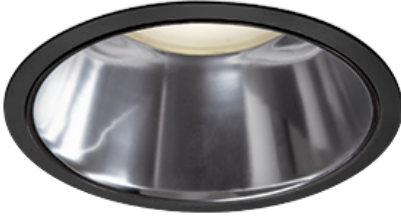

Item no. DD098-3415MB8530D

Series Name: Φ 150 Spark (Deep Cone)

Installation	Recessed mount
Type	
Fixture wattage	33.8W
Beam angle	14 deg
Color Temp.	3000K
CRI	Ra>85
Luminous	3207 lm
Body	Die-cast aluminum alloy
Body finish	N/A
Trim finish	Black
Reflector finish	Mirror
IP Rate	IP20
Light source	COB module
Input Voltage	AC220~240V
Dimming Type	Non-Dimmable
Certificate	CE, CCC
Cut Hole	150mm

Height (Weight)	Spot / Medium / Medium flood	Wide flood
65.3W	177 (1.4kg)	
48.5W	177 (1.5kg)	
44.3W	157 (1.2kg)	
33.8W	168 (1.1kg)	157 (1.1kg)
30.3W	168 (1.1kg)	157 (1.1kg)
23.0W	138 (0.9kg)	127 (0.9kg)