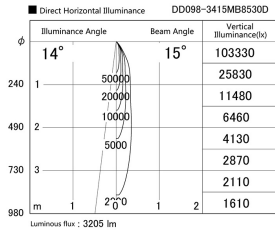

Item no. DD098-3415MB8530D

Series Name: Φ 150 Spark (Deep Cone)

Installation	Recessed mount
Type	Φ 150 Spark (Deep Cone)
Fixture wattage	33.8W
Beam angle	14 deg
Color Temp.	3000K
CRI	Ra>85
Luminous	3207 lm
Body	Die-cast aluminum alloy
Body finish	N/A
Trim finish	Black
Reflector finish	Mirror
IP Rate	IP20
Light source	COB module
Input Voltage	AC220~240V
Dimming Type	Non-Dimmable
Certificate	CE, CCC
Cut Hole	150mm

Height (Weight)	Spot / Medium / Medium flood	Wide flood
65.3W	177 (1.4kg)	
48.5W	177 (1.5kg)	
44.3W	157 (1.2kg)	
33.8W	168 (1.1kg)	157 (1.1kg)
30.3W	168 (1.1kg)	157 (1.1kg)
23.0W	138 (0.9kg)	127 (0.9kg)