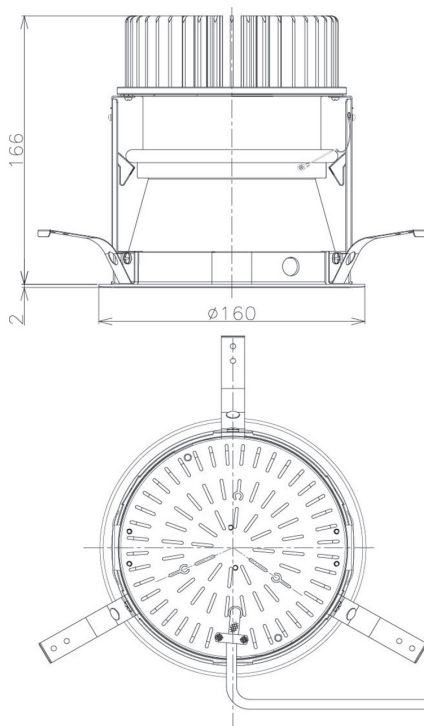

Item no. DD098-3415MB8530D

Series Name: Φ 150 Spark (Deep Cone)

| | |
|------------------|-------------------------|
| Installation | Recessed mount |
| Type | |
| Fixture wattage | 33.8W |
| Beam angle | 14 deg |
| Color Temp. | 3000K |
| CRI | Ra>85 |
| Luminous | 3207 lm |
| Body | Die-cast aluminum alloy |
| Body finish | N/A |
| Trim finish | Black |
| Reflector finish | Mirror |
| IP Rate | IP20 |
| Light source | COB module |
| Input Voltage | AC220~240V |
| Dimming Type | Non-Dimmable |
| Certificate | CE, CCC |
| Cut Hole | 150mm |

| Height (Weight) | Spot / Medium / Medium flood | Wide flood |
|-----------------|------------------------------|-------------|
| 65.3W | 177 (1.4kg) | |
| 48.5W | 177 (1.5kg) | |
| 44.3W | 157 (1.2kg) | |
| 33.8W | 168 (1.1kg) | 157 (1.1kg) |
| 30.3W | 168 (1.1kg) | 157 (1.1kg) |
| 23.0W | 138 (0.9kg) | 127 (0.9kg) |