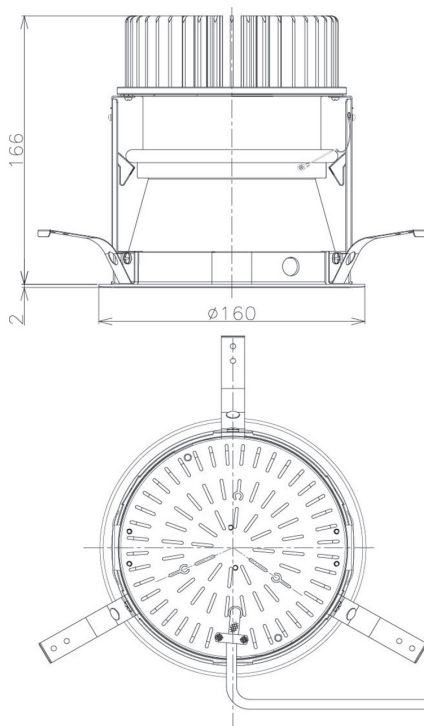

Item no. DD098-3415MB8530D

Series Name: Φ 150 Spark (Deep Cone)

Installation	Recessed mount
Type	
Fixture wattage	33.8W
Beam angle	14 deg
Color Temp.	3000K
CRI	Ra>85
Luminous	3207 lm
Body	Die-cast aluminum alloy
Body finish	N/A
Trim finish	Black
Reflector finish	Mirror
IP Rate	IP20
Light source	COB module
Input Voltage	AC220~240V
Dimming Type	Non-Dimmable
Certificate	CE, CCC
Cut Hole	150mm

Height (Weight)	Spot / Medium / Medium flood	Wide flood
65.3W	177 (1.4kg)	
48.5W	177 (1.5kg)	
44.3W	157 (1.2kg)	
33.8W	168 (1.1kg)	157 (1.1kg)
30.3W	168 (1.1kg)	157 (1.1kg)
23.0W	138 (0.9kg)	127 (0.9kg)