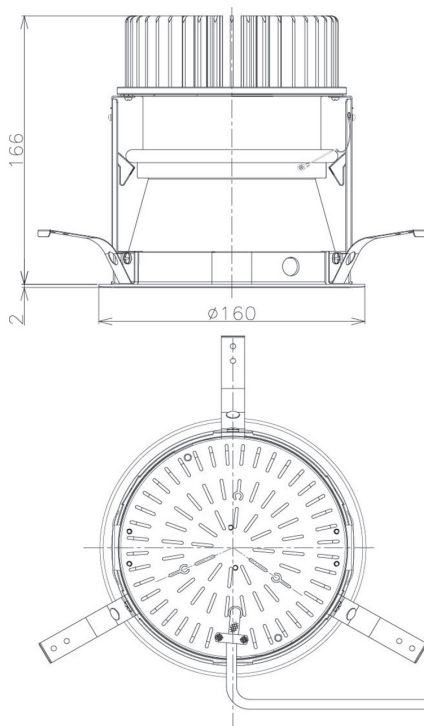

Item no. DD098-3415MB8530D

Series Name: Φ 150 Spark (Deep Cone)

Installation	Recessed mount
Type	Φ 150 Spark (Deep Cone)
Fixture wattage	33.8W
Beam angle	14 deg
Color Temp.	3000K
CRI	Ra>85
Luminous	3207 lm
Body	Die-cast aluminum alloy
Body finish	N/A
Trim finish	Black
Reflector finish	Mirror
IP Rate	IP20
Light source	COB module
Input Voltage	AC220~240V
Dimming Type	Non-Dimmable
Certificate	CE, CCC
Cut Hole	150mm

Height (Weight)	Spot / Medium / Medium flood	Wide flood
65.3W	177 (1.4kg)	
48.5W	177 (1.5kg)	
44.3W	157 (1.2kg)	
33.8W	168 (1.1kg)	157 (1.1kg)
30.3W	168 (1.1kg)	157 (1.1kg)
23.0W	138 (0.9kg)	127 (0.9kg)