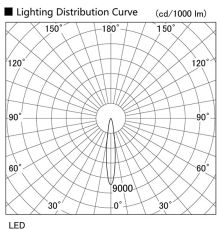

Item no. DD098-3415MB8530D

Series Name: Φ 150 Spark (Deep Cone)

| | |
|------------------|-------------------------|
| Installation | Recessed mount |
| Type | |
| Fixture wattage | 33.8W |
| Beam angle | 14 deg |
| Color Temp. | 3000K |
| CRI | Ra>85 |
| Luminous | 3207 lm |
| Body | Die-cast aluminum alloy |
| Body finish | N/A |
| Trim finish | Black |
| Reflector finish | Mirror |
| IP Rate | IP20 |
| Light source | COB module |
| Input Voltage | AC220~240V |
| Dimming Type | Non-Dimmable |
| Certificate | CE, CCC |
| Cut Hole | 150mm |

| Height (Weight) | Spot / Medium / Medium flood | Wide flood |
|-----------------|------------------------------|-------------|
| 65.3W | 177 (1.4kg) | |
| 48.5W | 177 (1.5kg) | |
| 44.3W | 157 (1.2kg) | |
| 33.8W | 168 (1.1kg) | 157 (1.1kg) |
| 30.3W | 168 (1.1kg) | 157 (1.1kg) |
| 23.0W | 138 (0.9kg) | 127 (0.9kg) |