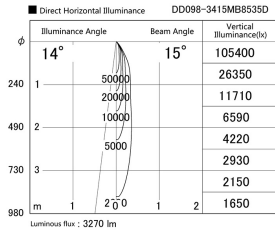

Item no. DD098-3415MB8535D

Series Name: Φ 150 Spark (Deep Cone)

Installation	Recessed mount
Type	Φ 150 Spark (Deep Cone)
Fixture wattage	33.8W
Beam angle	14 deg
Color Temp.	3500K
CRI	Ra>85
Luminous	3271 lm
Body	Die-cast aluminum alloy
Body finish	N/A
Trim finish	Black
Reflector finish	Mirror
IP Rate	IP20
Light source	COB module
Input Voltage	AC220~240V
Dimming Type	Non-Dimmable
Certificate	CE, CCC
Cut Hole	150mm

Height (Weight)	Spot / Medium / Medium flood	Wide flood
65.3W	177 (1.4kg)	
48.5W	177 (1.5kg)	
44.3W	157 (1.2kg)	
33.8W	168 (1.1kg)	157 (1.1kg)
30.3W	168 (1.1kg)	157 (1.1kg)
23.0W	138 (0.9kg)	127 (0.9kg)