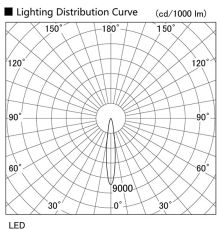

Item no. DD098-3415MB8535D

Series Name: Φ 150 Spark (Deep Cone)

Installation	Recessed mount
Type	Φ 150 Spark (Deep Cone)
Fixture wattage	33.8W
Beam angle	14 deg
Color Temp.	3500K
CRI	Ra>85
Luminous	3271 lm
Body	Die-cast aluminum alloy
Body finish	N/A
Trim finish	Black
Reflector finish	Mirror
IP Rate	IP20
Light source	COB module
Input Voltage	AC220~240V
Dimming Type	Non-Dimmable
Certificate	CE, CCC
Cut Hole	150mm

Height (Weight)	Spot / Medium / Medium flood	Wide flood
65.3W	177 (1.4kg)	
48.5W	177 (1.5kg)	
44.3W	157 (1.2kg)	
33.8W	168 (1.1kg)	157 (1.1kg)
30.3W	168 (1.1kg)	157 (1.1kg)
23.0W	138 (0.9kg)	127 (0.9kg)