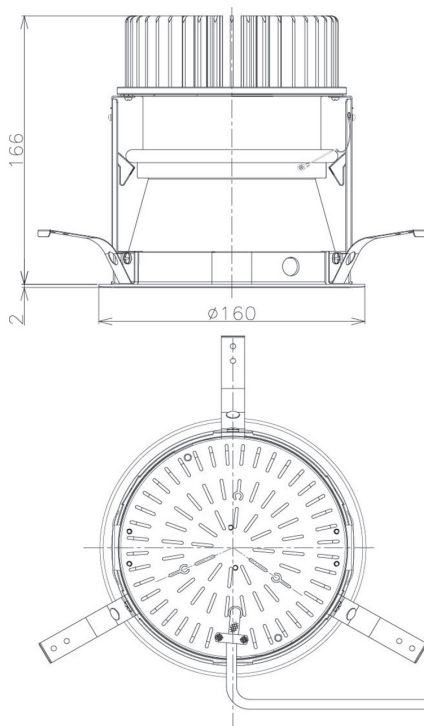

Item no. DD098-3415MB8535D

Series Name: Φ 150 Spark (Deep Cone)

Installation	Recessed mount
Type	Φ 150 Spark (Deep Cone)
Fixture wattage	33.8W
Beam angle	14 deg
Color Temp.	3500K
CRI	Ra>85
Luminous	3271 lm
Body	Die-cast aluminum alloy
Body finish	N/A
Trim finish	Black
Reflector finish	Mirror
IP Rate	IP20
Light source	COB module
Input Voltage	AC220~240V
Dimming Type	Non-Dimmable
Certificate	CE, CCC
Cut Hole	150mm

Height (Weight)	Spot / Medium / Medium flood	Wide flood
65.3W	177 (1.4kg)	
48.5W	177 (1.5kg)	
44.3W	157 (1.2kg)	
33.8W	168 (1.1kg)	157 (1.1kg)
30.3W	168 (1.1kg)	157 (1.1kg)
23.0W	138 (0.9kg)	127 (0.9kg)